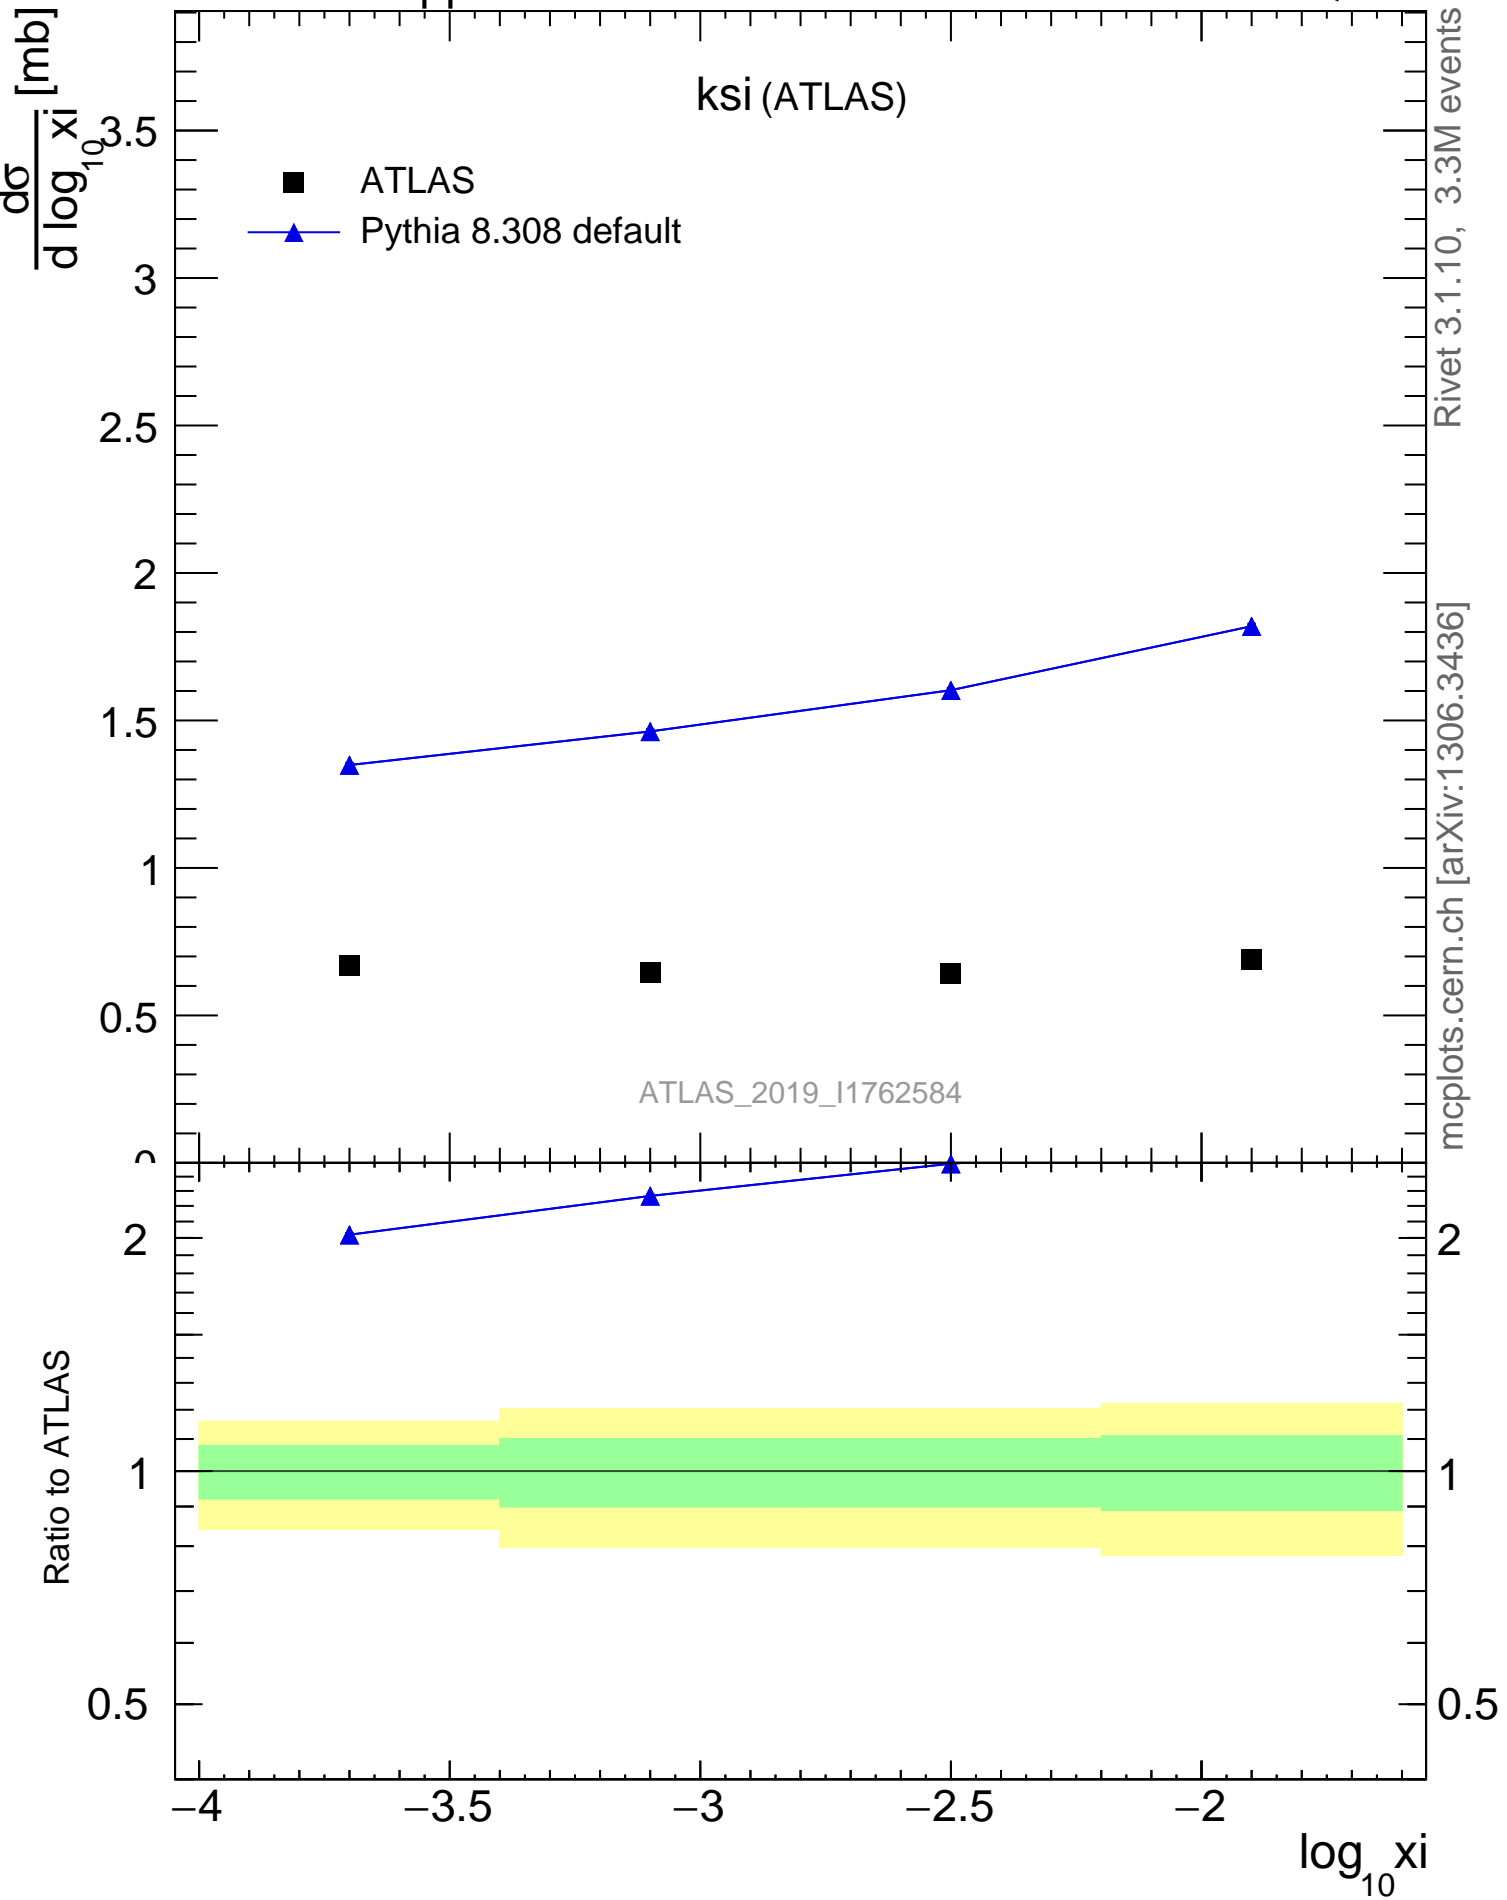

8000 GeV pp

Soft QCD

ksi (ATLAS)

Rivet 3.1.10, 3.3M events
mcplots.cern.ch [arXiv:1306.3436]