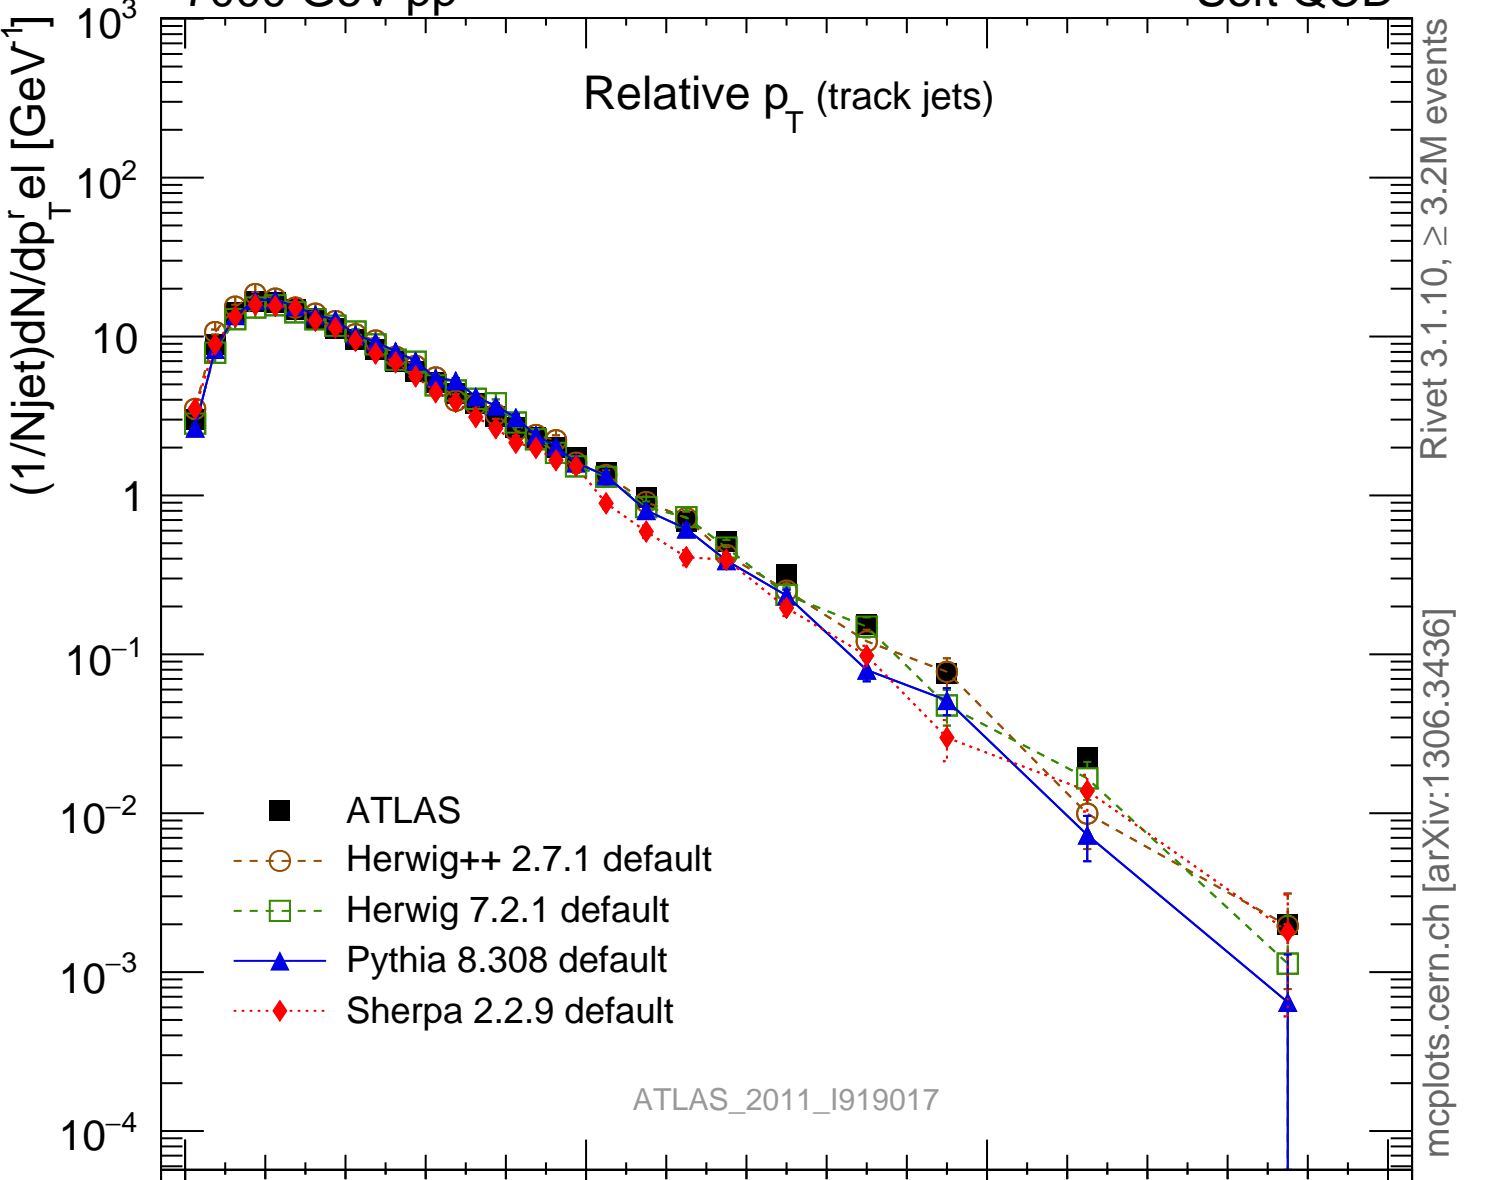

7000 GeV pp

Soft QCD

Relative p_T (track jets)

Rivet 3.1.10, $\geq 3.2M$ events
mcplots.cern.ch [arXiv:1306.3436]