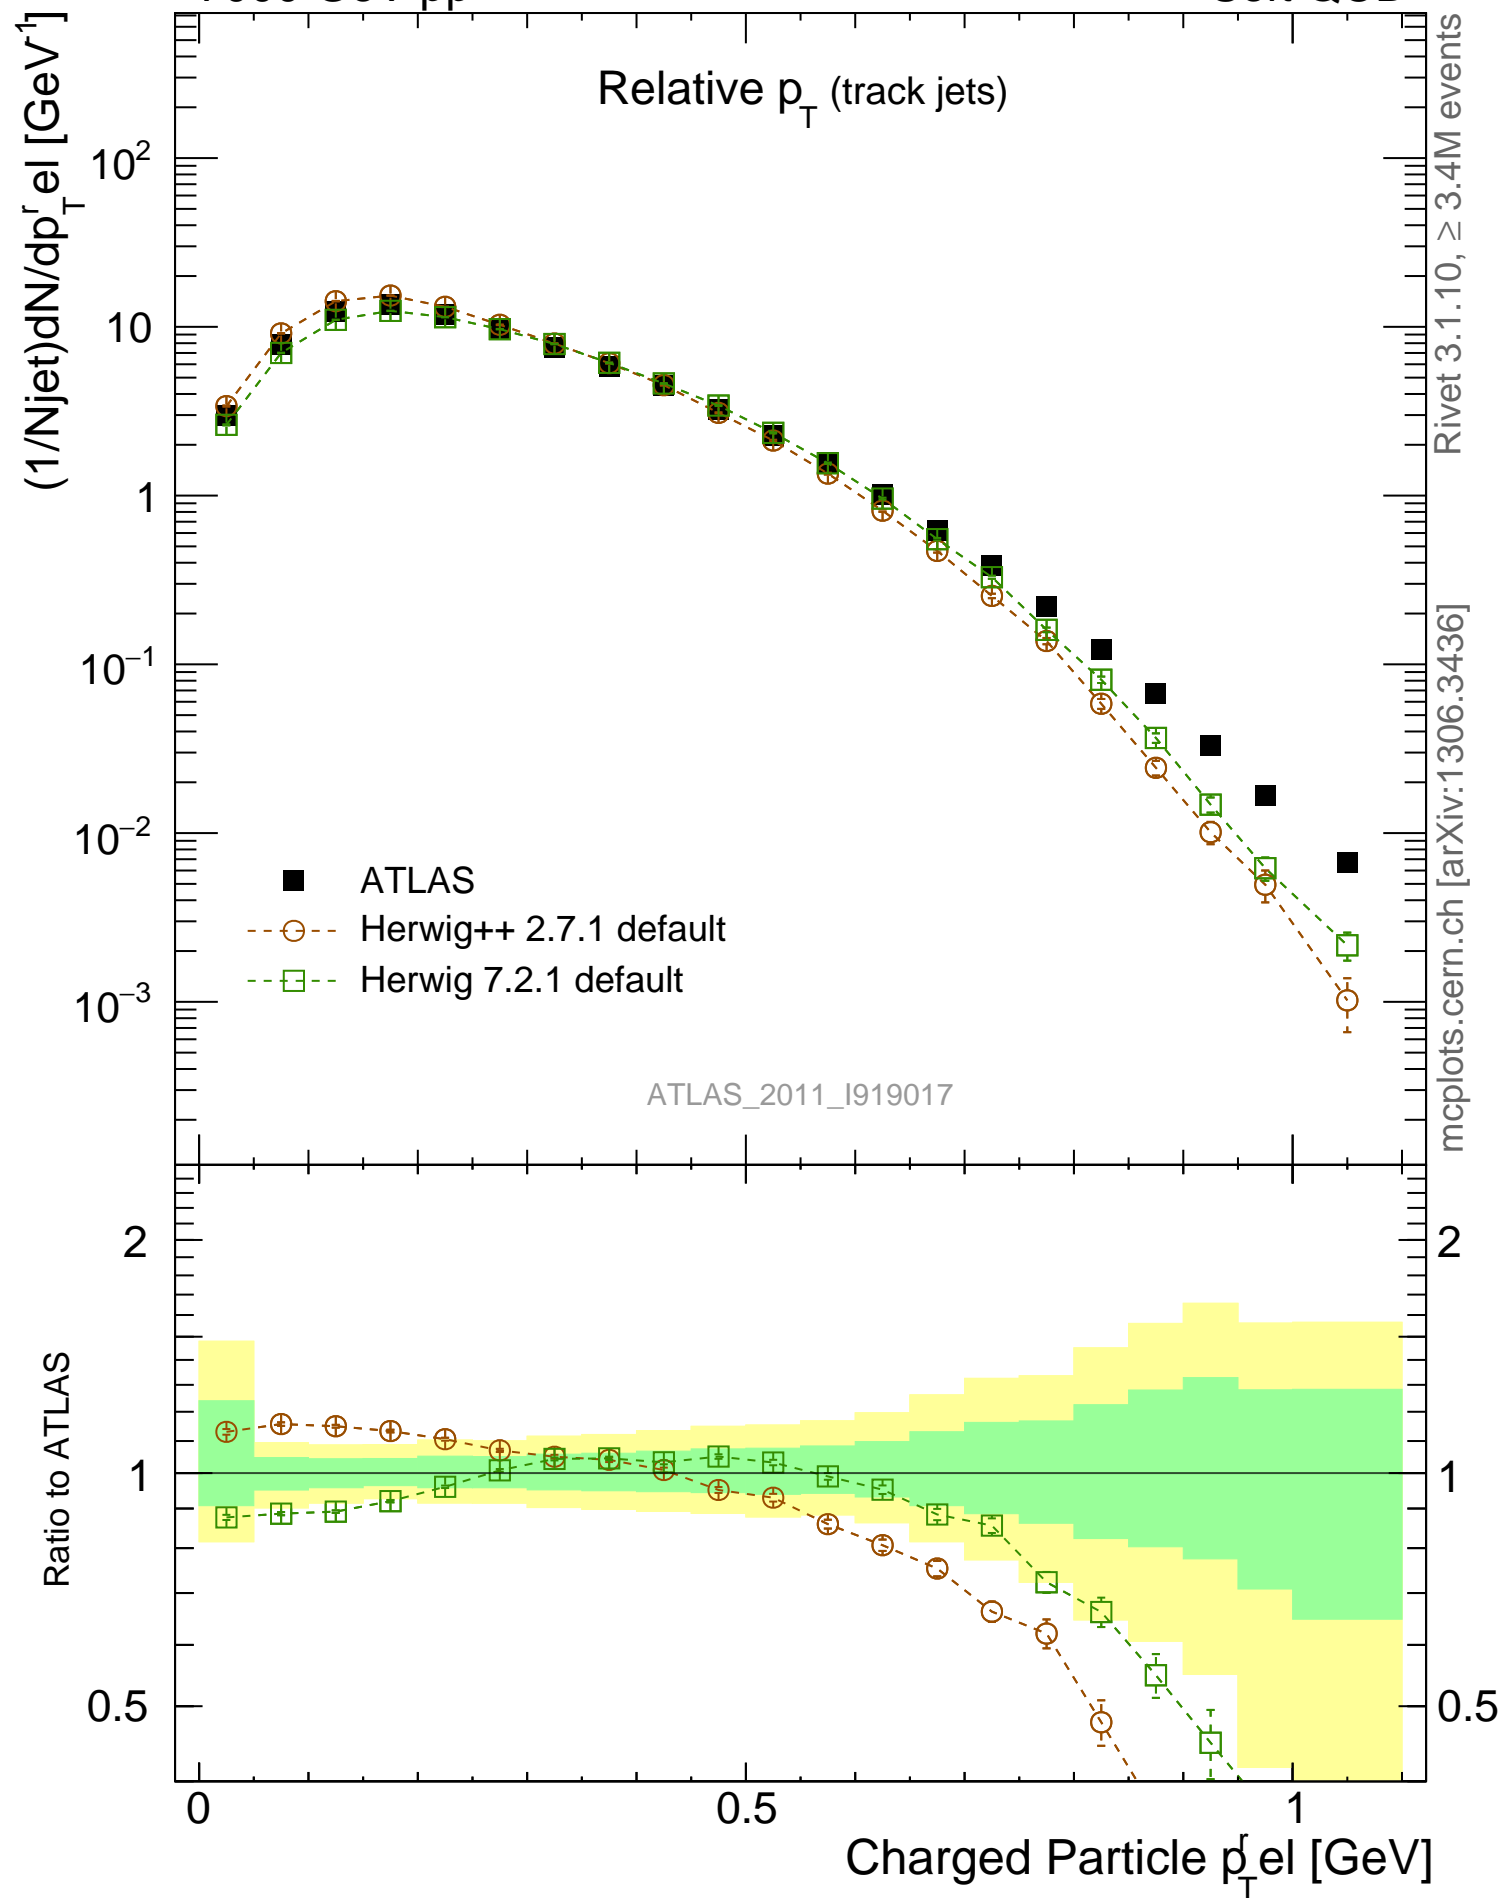

7000 GeV pp

Soft QCD

Relative p_T (track jets)Rivet 3.1.10, $\geq 3.4M$ events

mcplots.cern.ch [arXiv:1306.3436]

ATLAS_2011_I919017