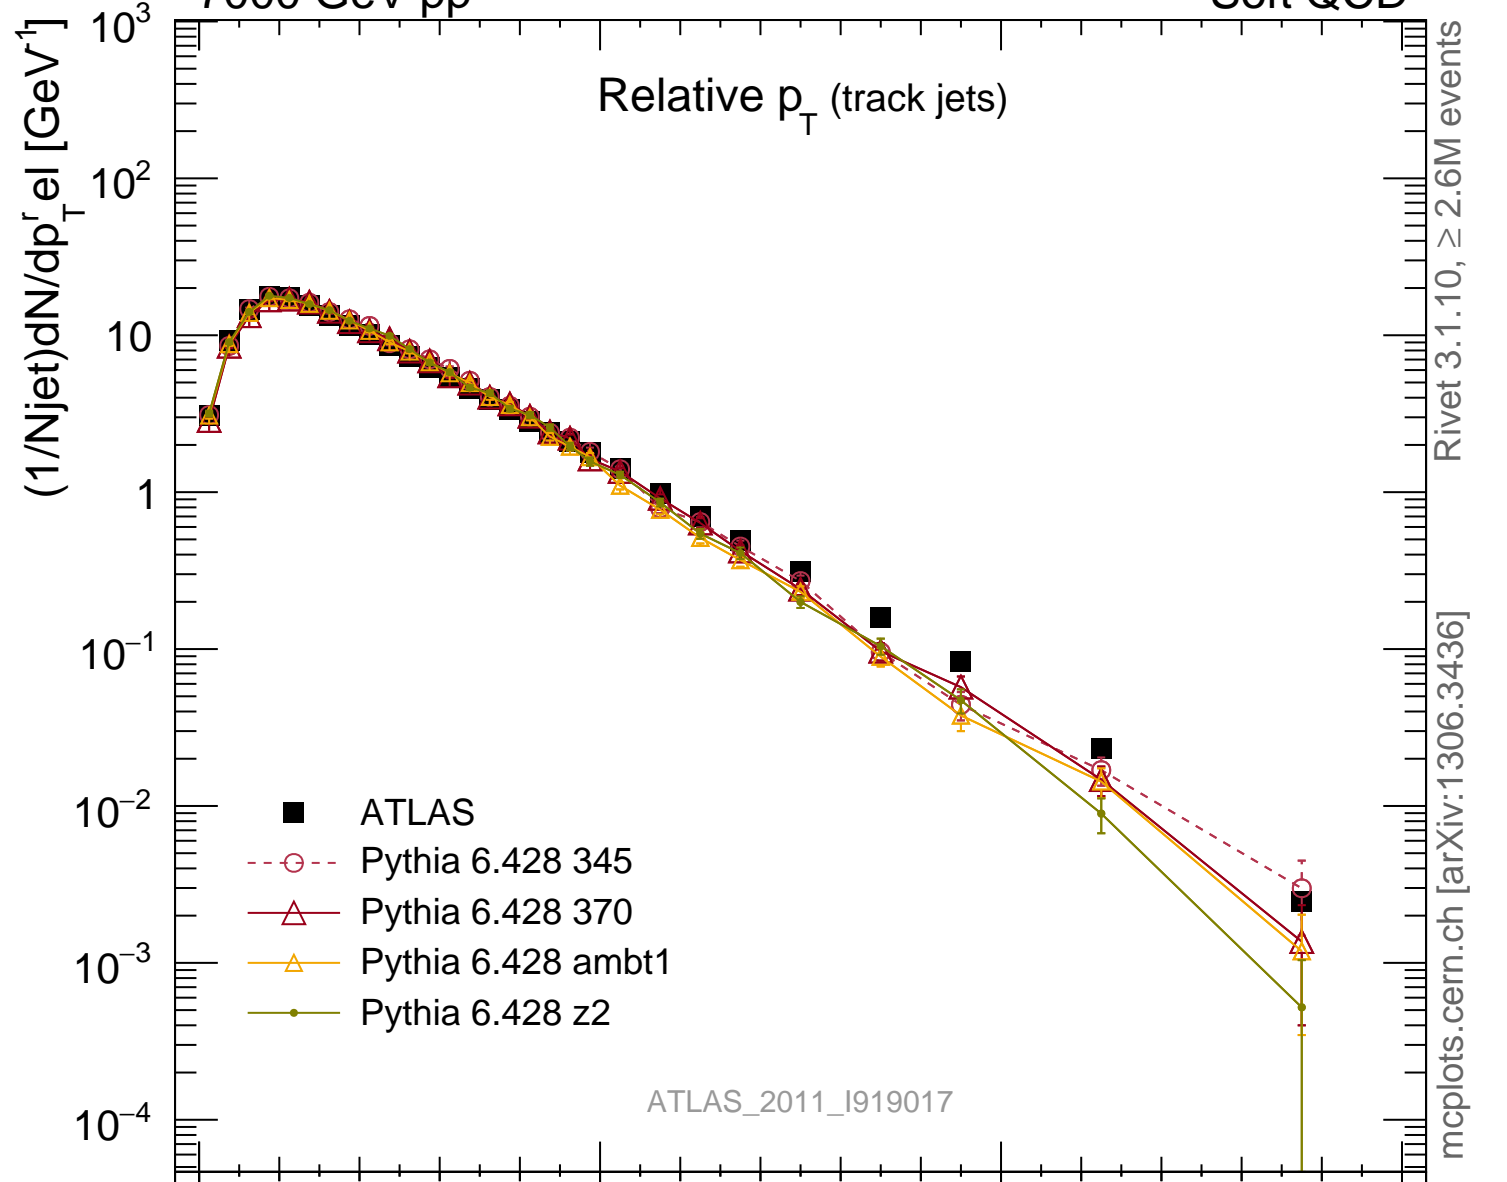

Relative p_T (track jets)

Rivet 3.1.10, ≥ 2.6M events

mcplots.cern.ch [arXiv:1306.3436]