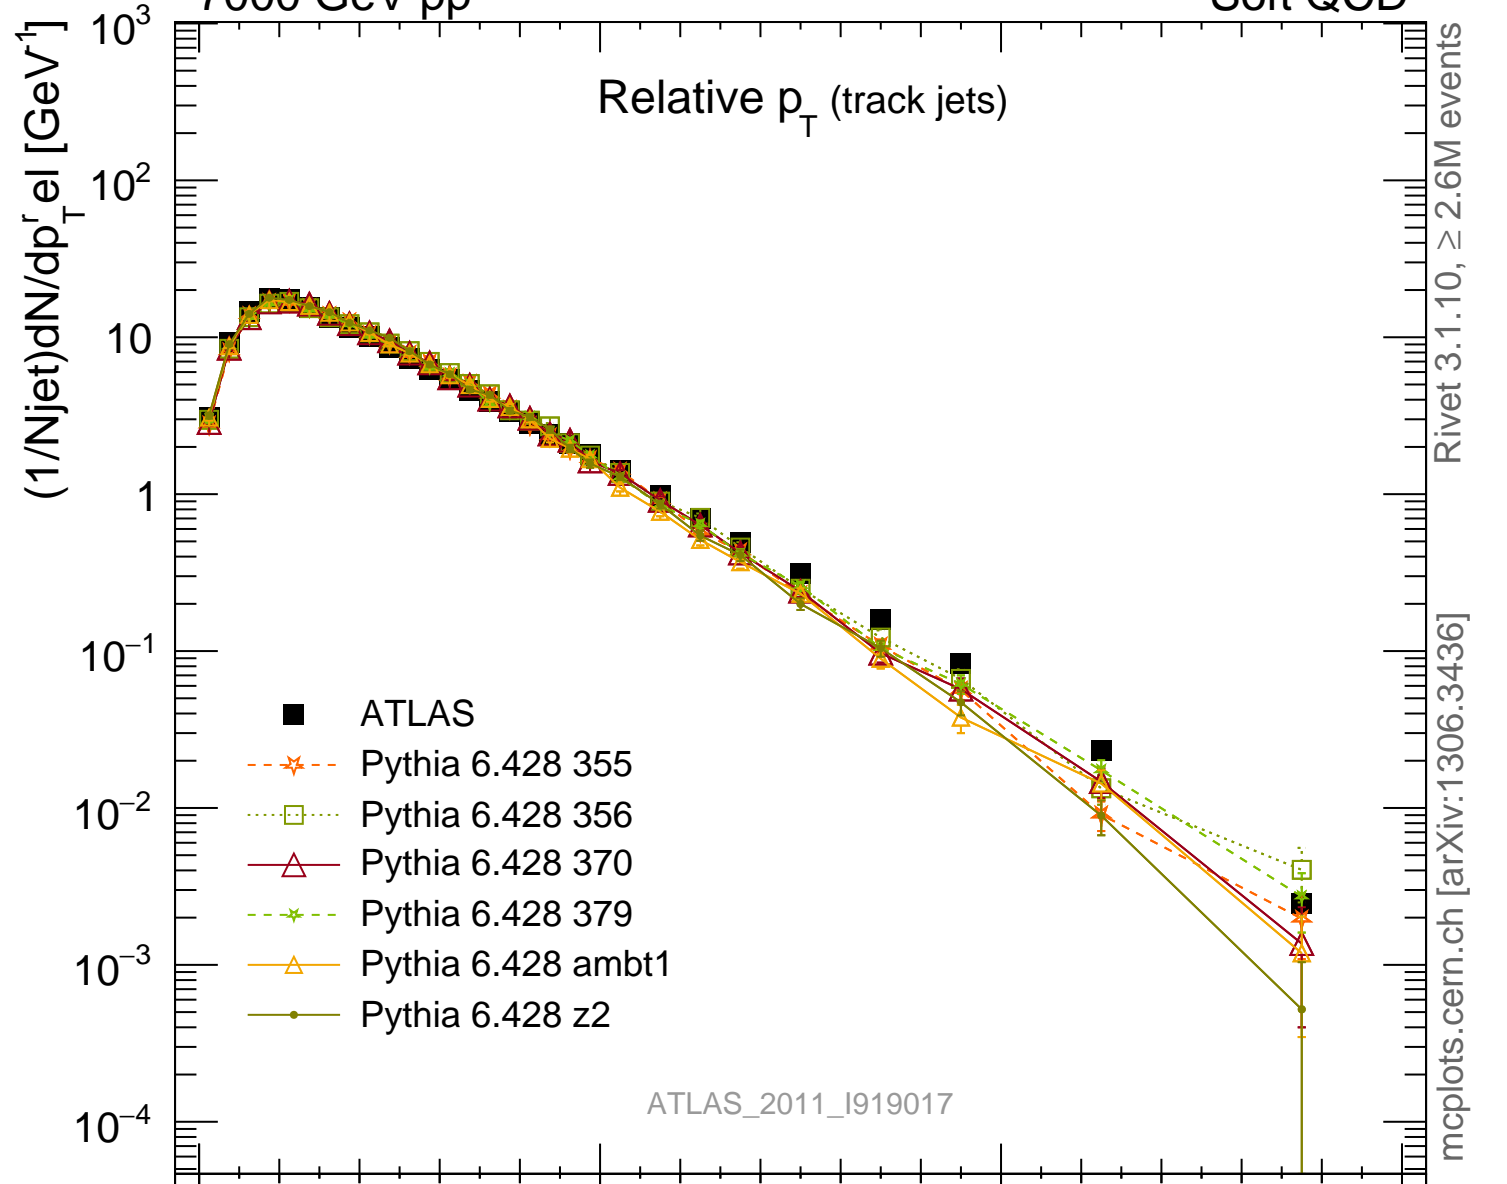

Relative p_T (track jets)Rivet 3.1.10, $\geq 2.6\text{M}$ events

mcplots.cern.ch [arXiv:1306.3436]