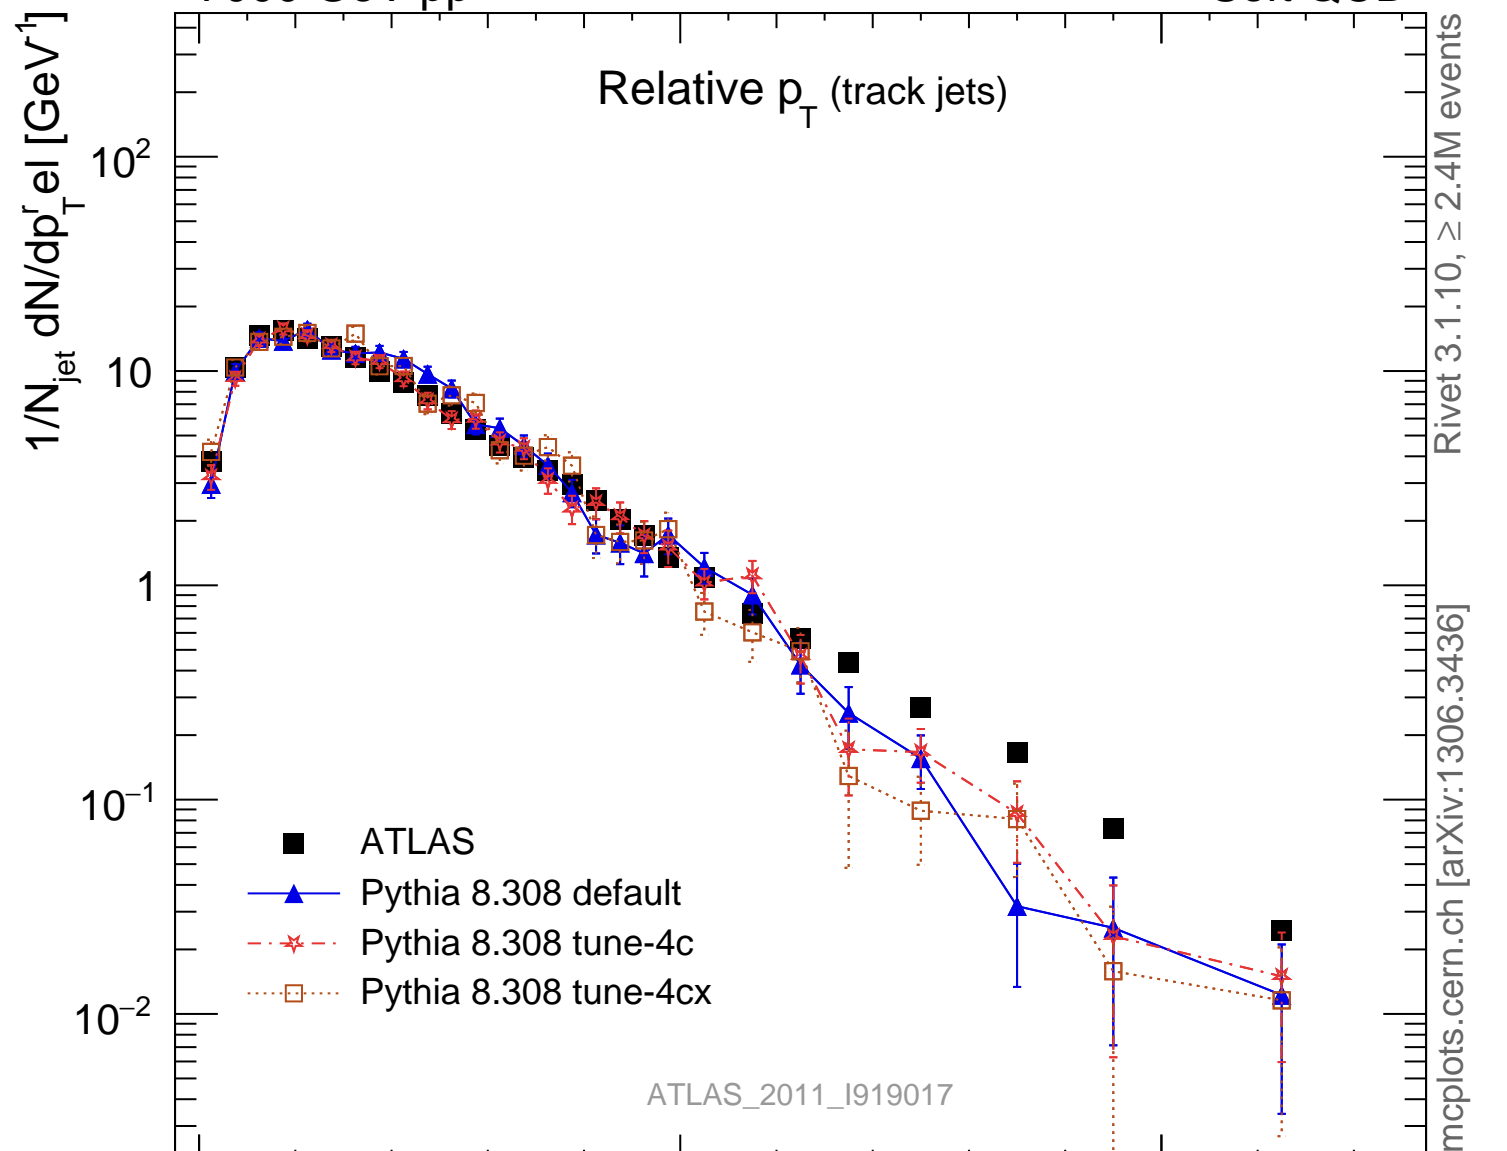

7000 GeV pp

Soft QCD

Relative p_T (track jets)Rivet 3.1.10, $\geq 2.4\text{M}$ events

mcplots.cern.ch [arXiv:1306.3436]