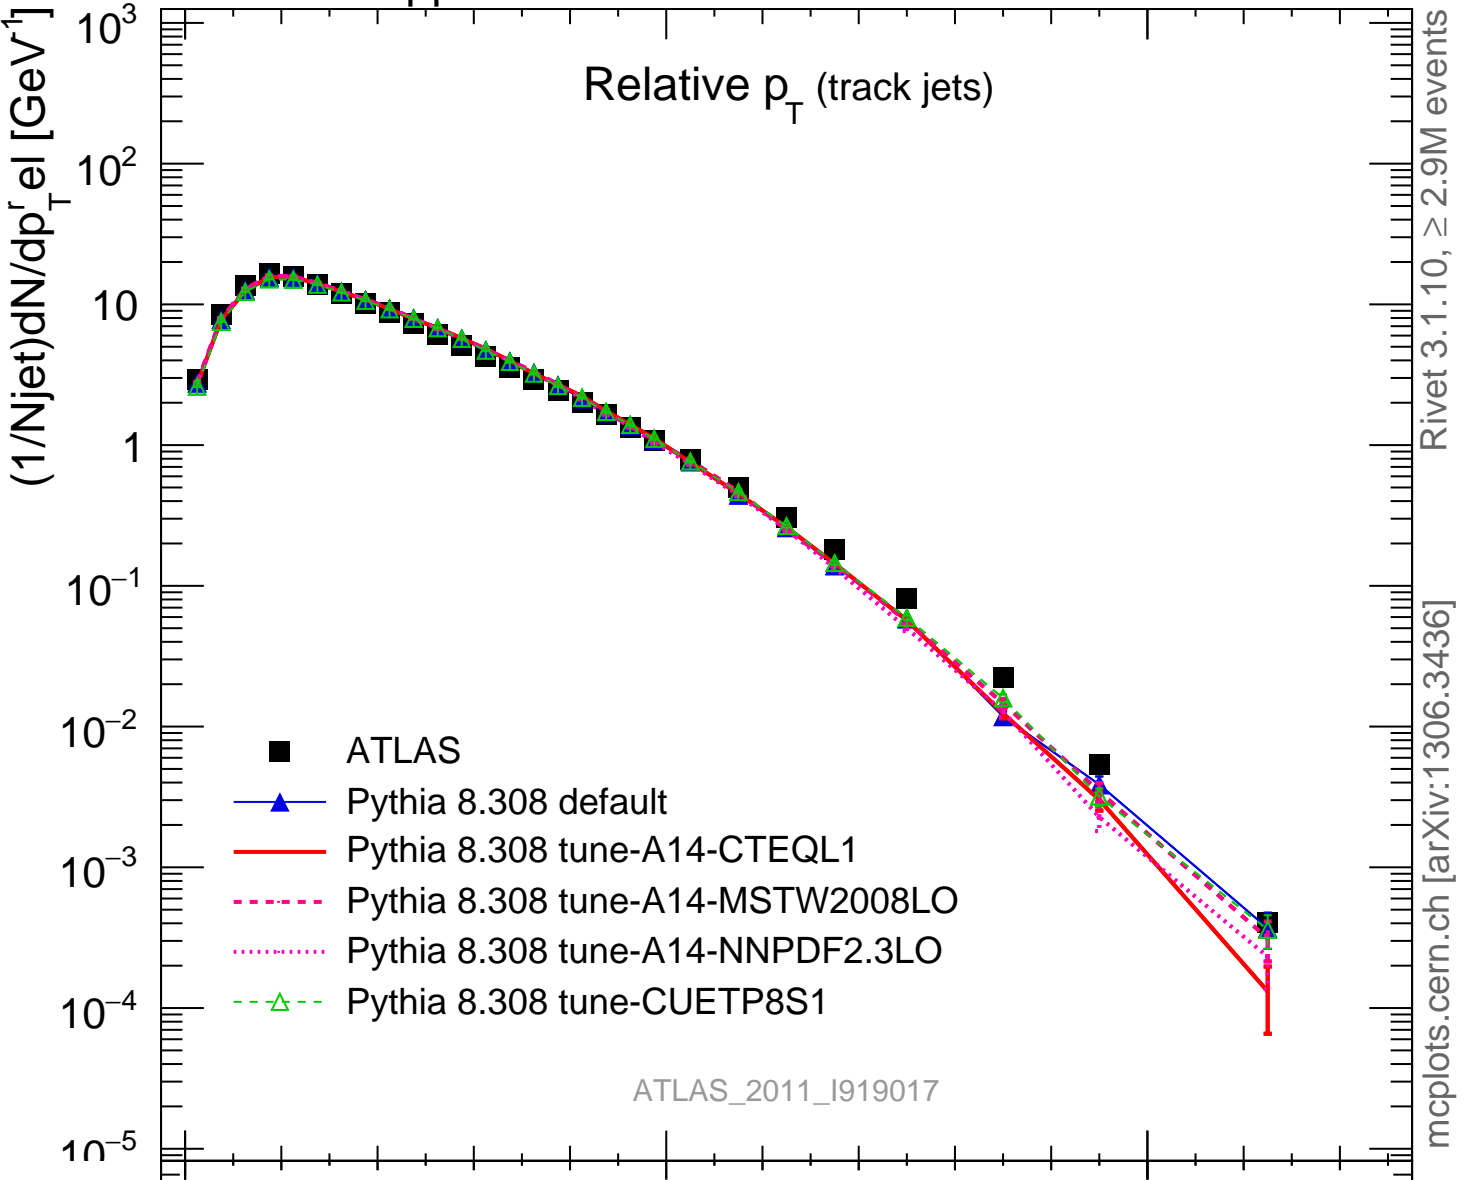

7000 GeV pp

Soft QCD

Relative  $p_T$  (track jets)

Rivet 3.1.10, ≥ 2.9M events  
mcplots.cern.ch [arXiv:1306.3436]