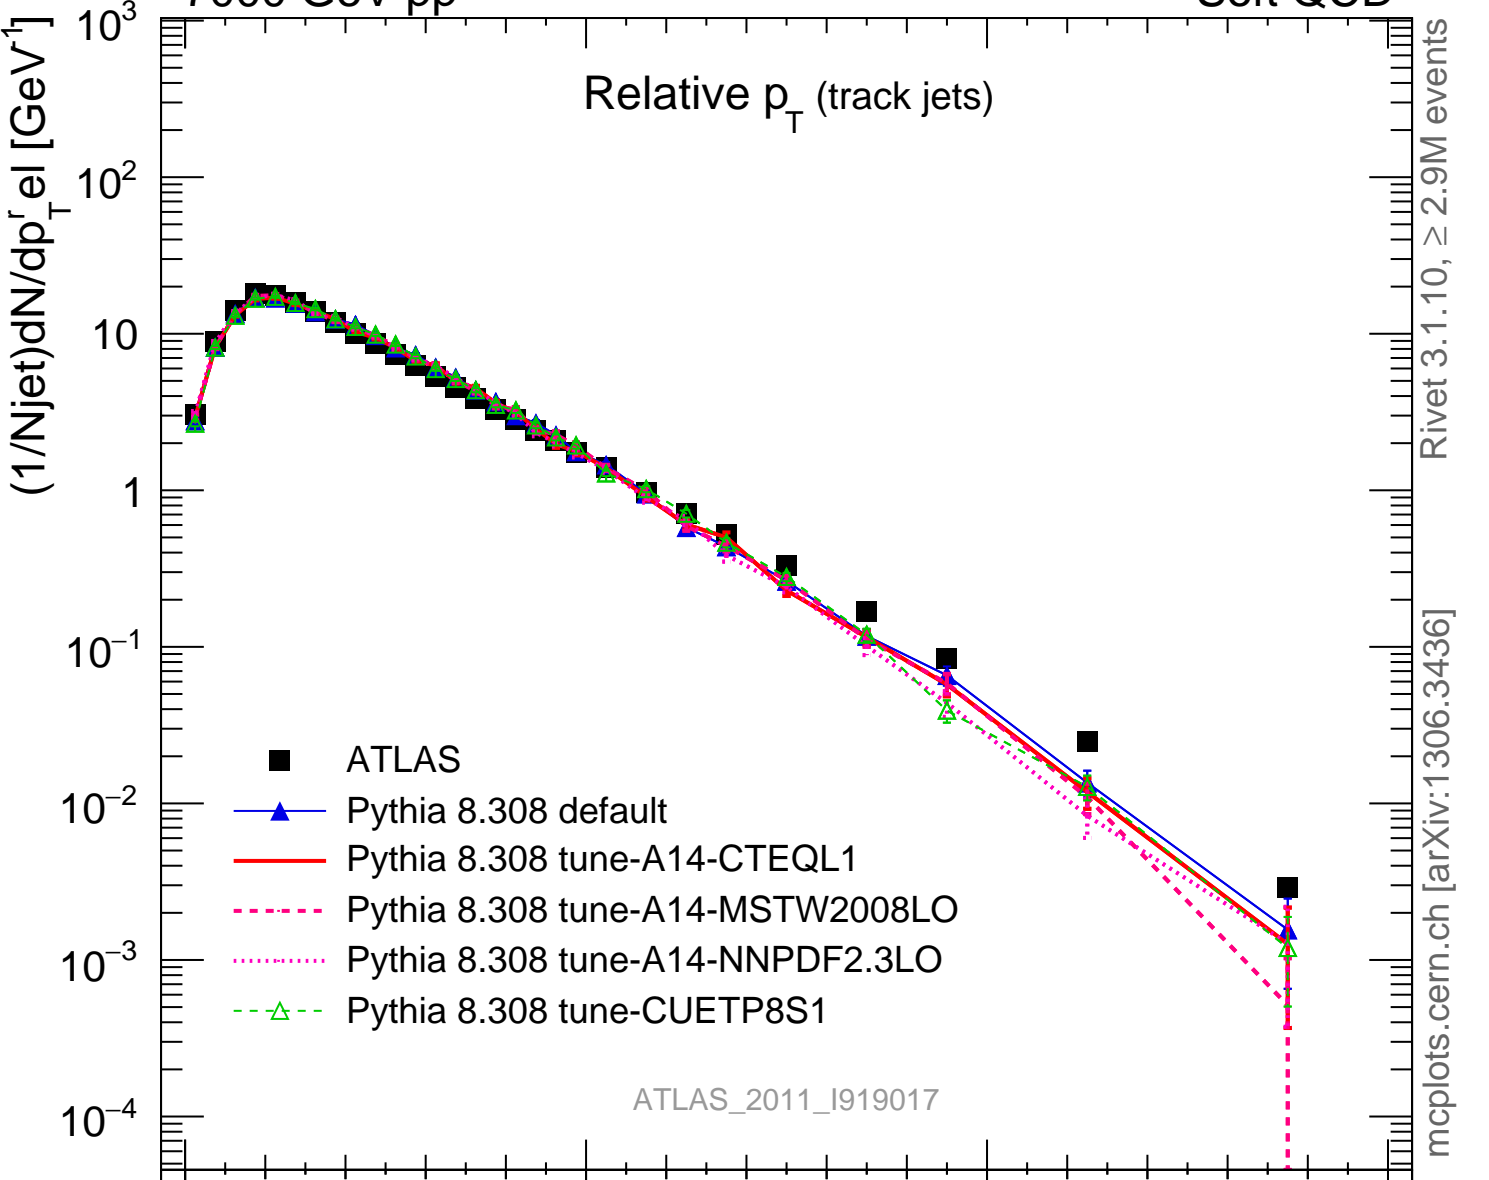

Relative p_T (track jets)

Rivet 3.1.10, $\geq 2.9M$ events
mcplots.cern.ch [arXiv:1306.3436]