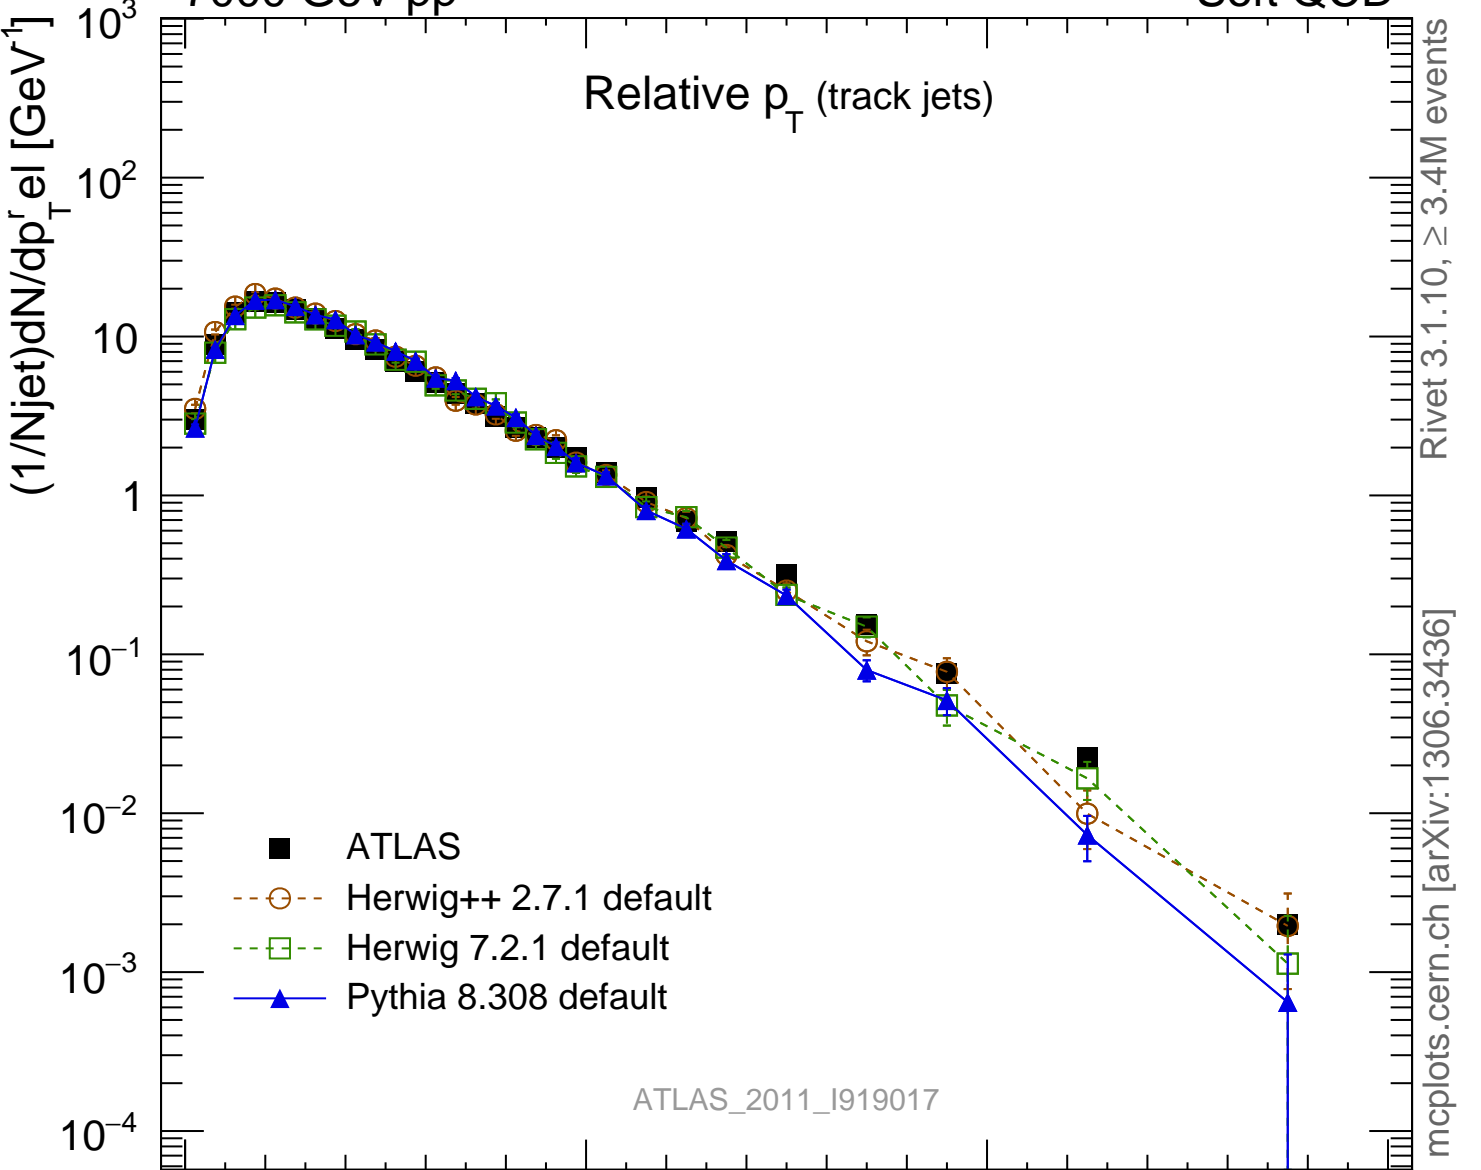

Relative p_T (track jets)

Rivet 3.1.10, $\geq 3.4\text{M}$ events
mcplots.cern.ch [arXiv:1306.3436]