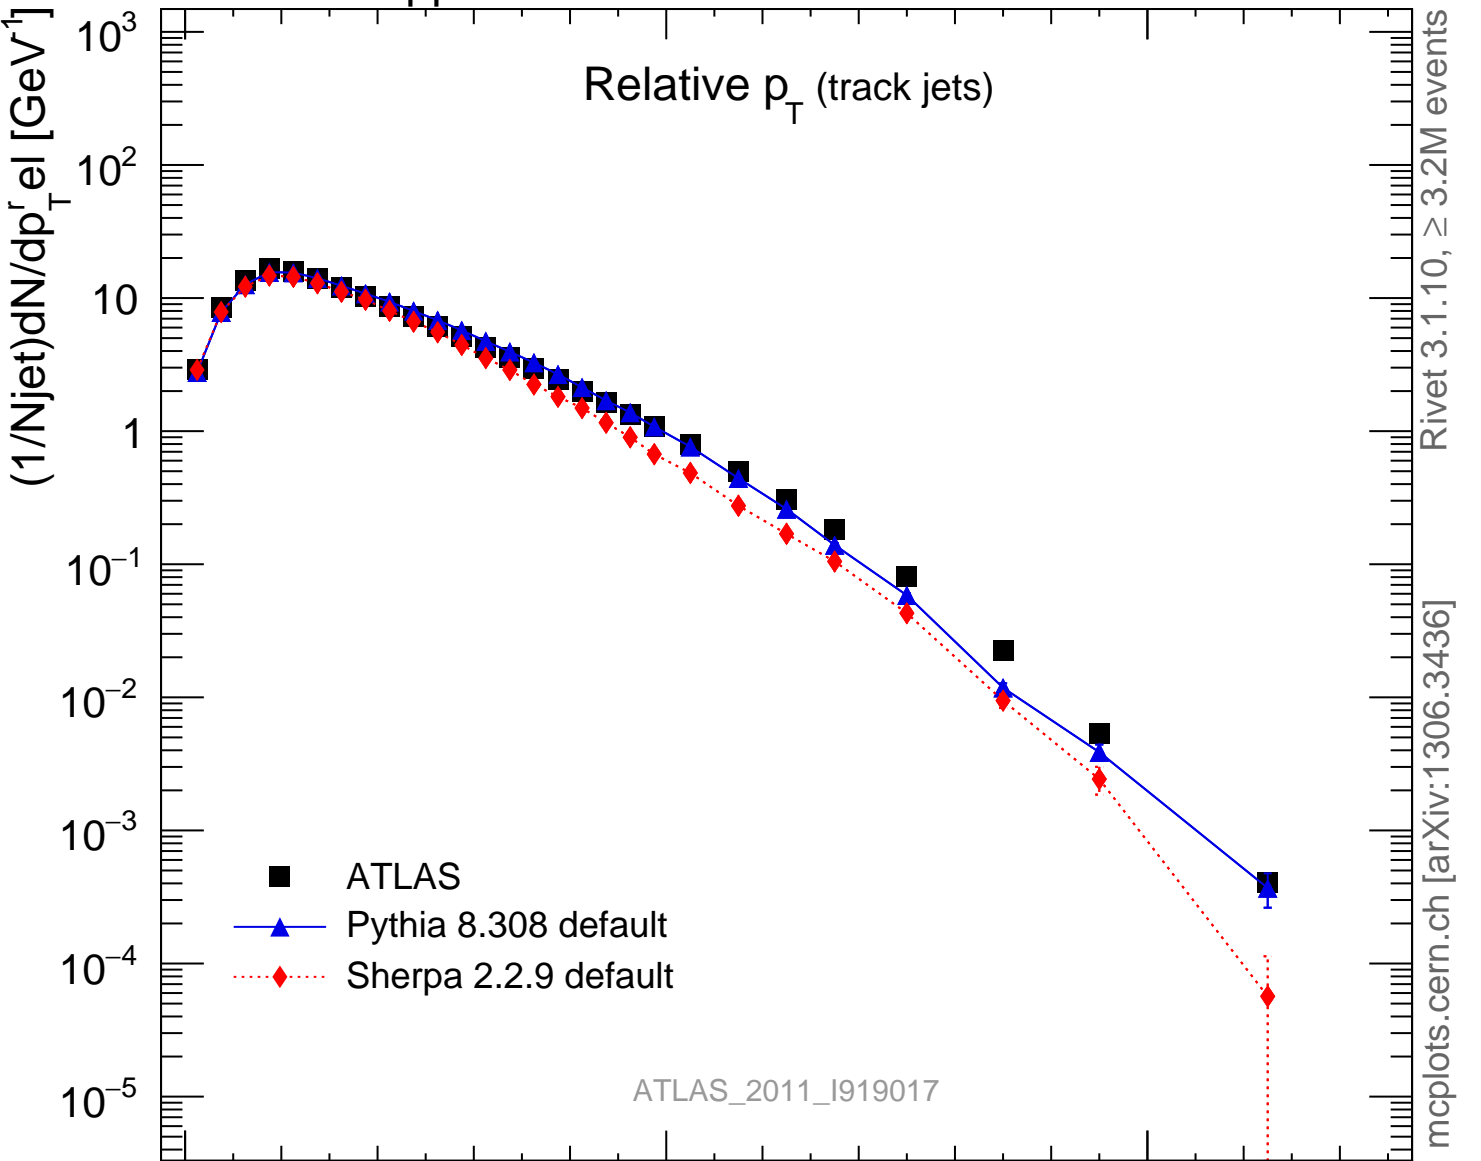

7000 GeV pp

Soft QCD

Rivet 3.1.10, $\geq 3.2M$ events
mcplots.cern.ch [arXiv:1306.3436]