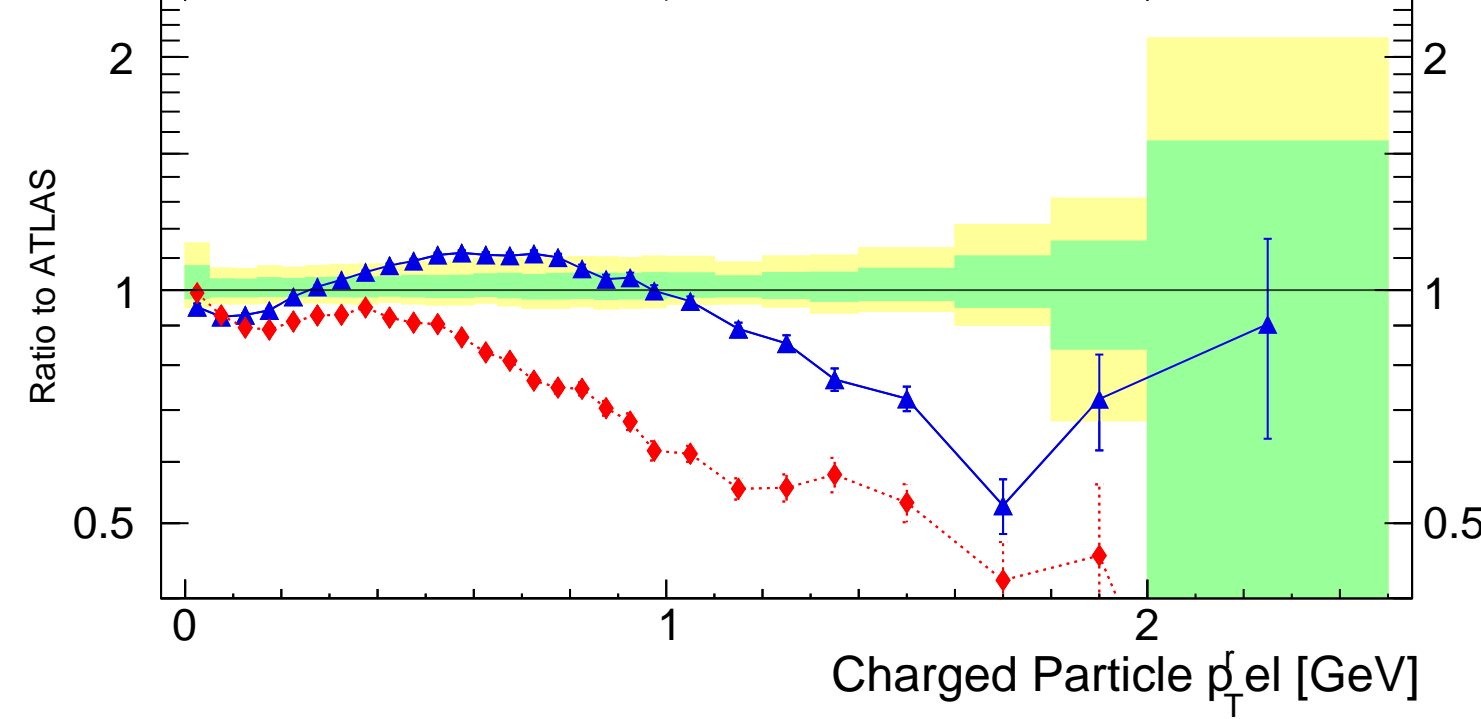

7000 GeV pp

Soft QCD

Rivet 3.1.10, $\geq 3.2M$ events
mcplots.cern.ch [arXiv:1306.3436]