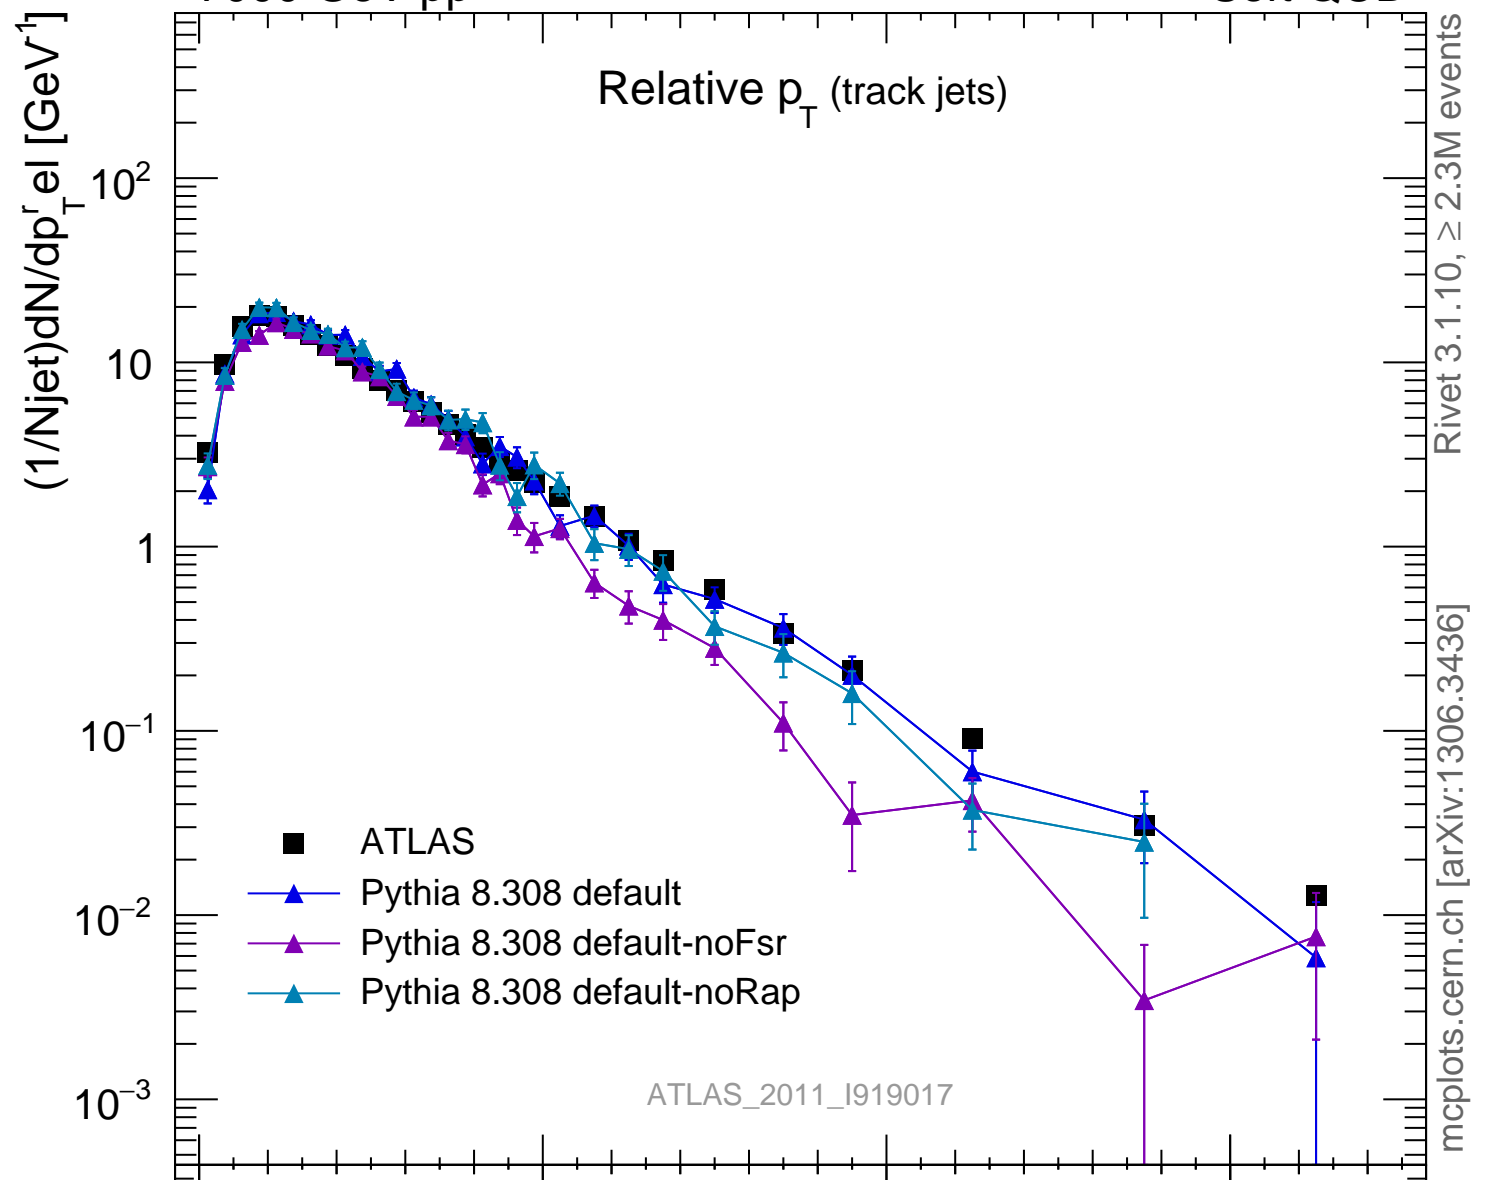

Relative p_T (track jets)

Rivet 3.1.10, ≥ 2.3M events

mcplots.cern.ch [arXiv:1306.3436]

Ratio to ATLAS