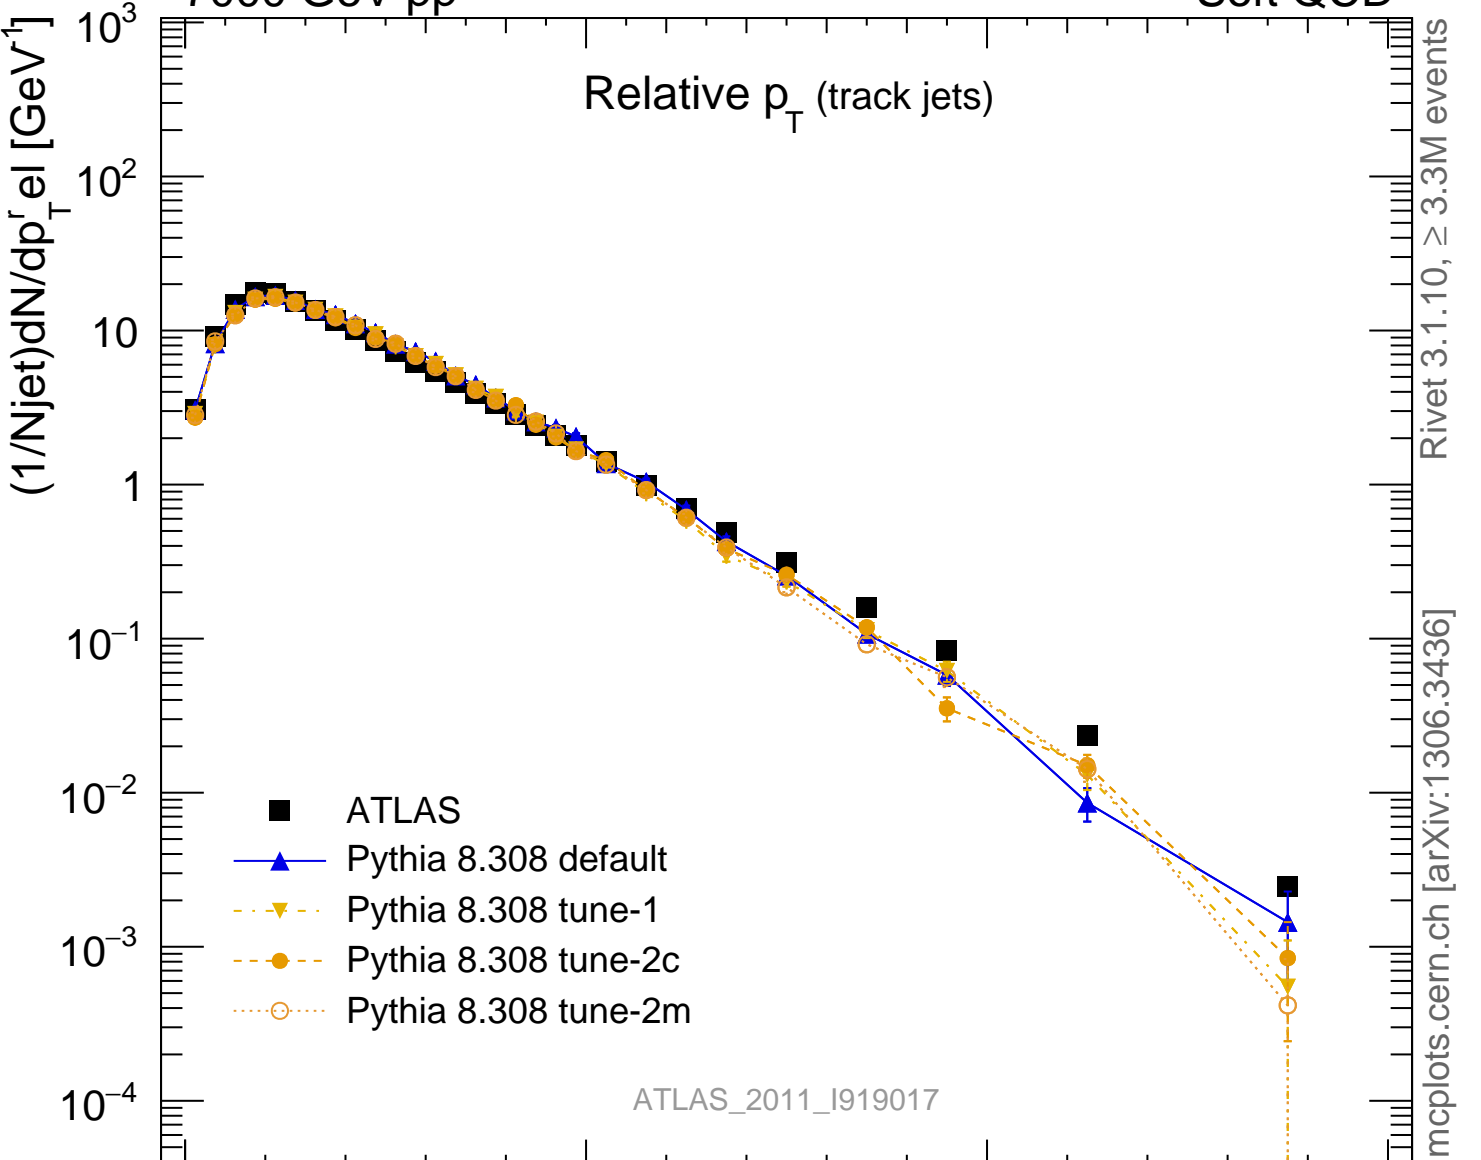

Relative  $p_T$  (track jets)

Rivet 3.1.10,  $\geq 3.3M$  events  
mcplots.cern.ch [arXiv:1306.3436]