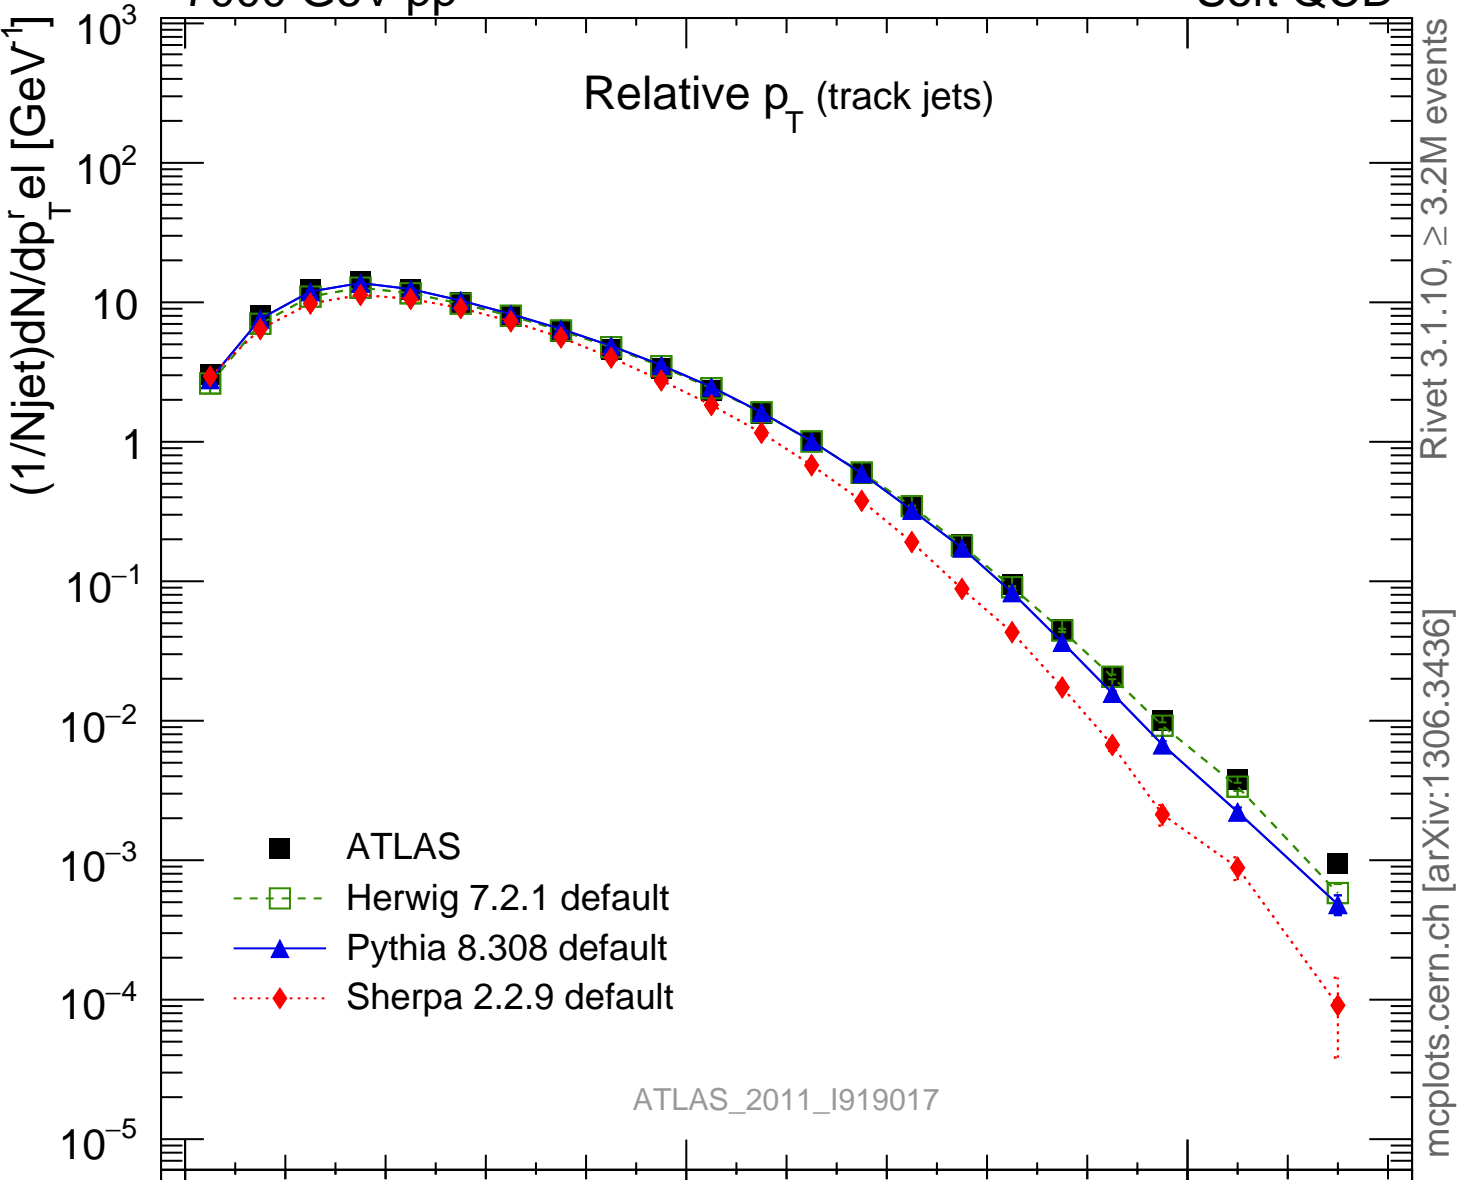

7000 GeV pp

Soft QCD

Relative p_T (track jets)

Rivet 3.1.10, $\geq 3.2\text{M}$ events
mcplots.cern.ch [arXiv:1306.3436]