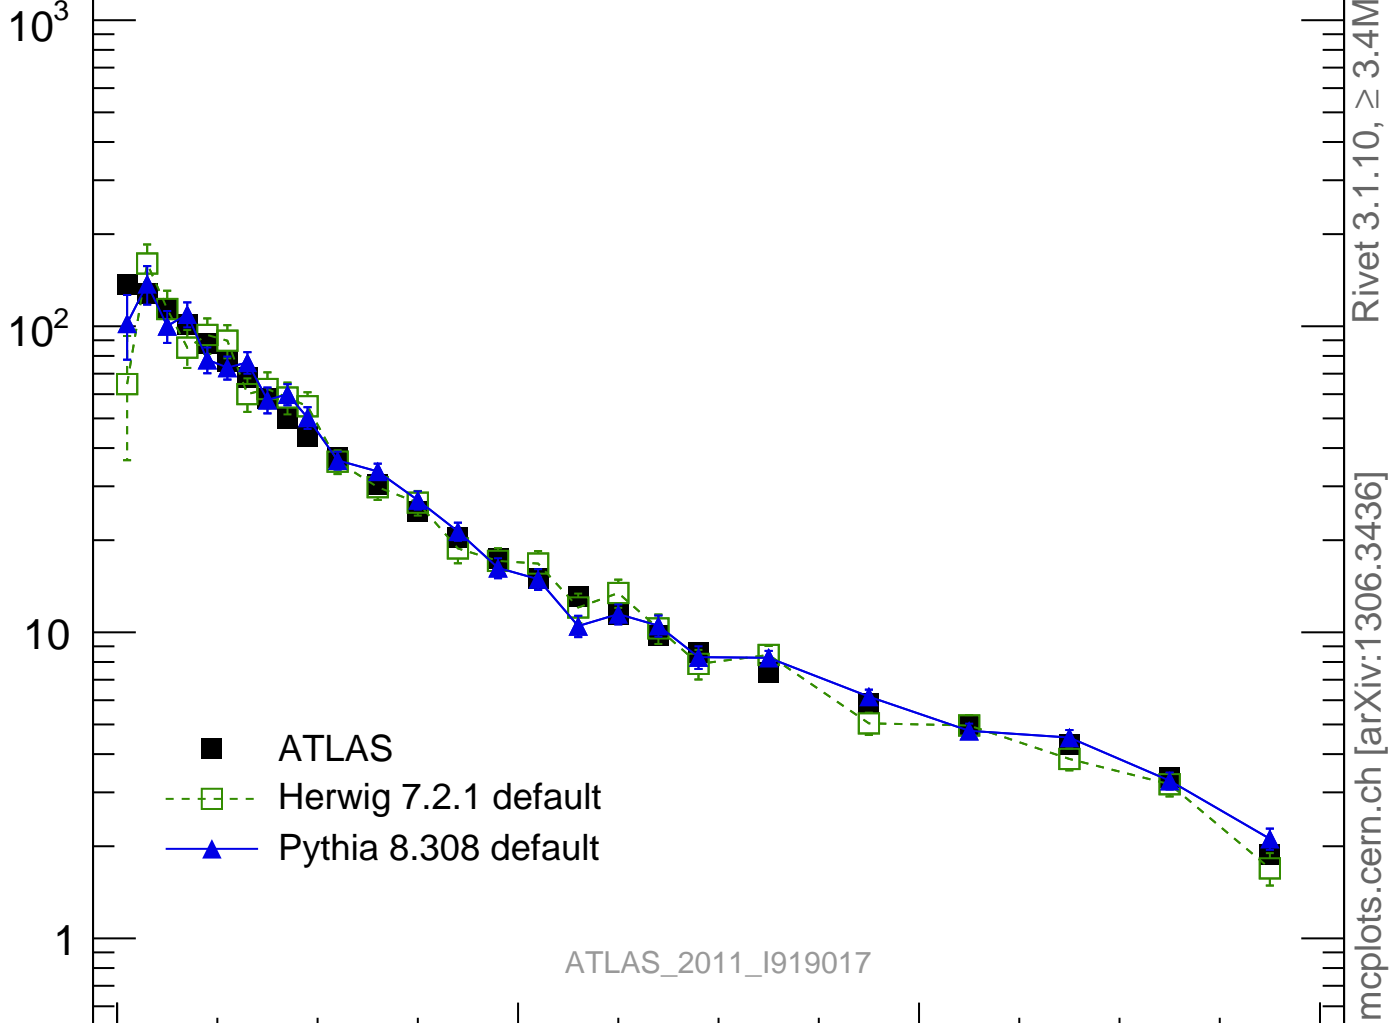

Radial profile ρ (track jets)

Rivet 3.1.10, ≥ 3.4 M events
mcplots.cern.ch [arXiv:1306.3436]