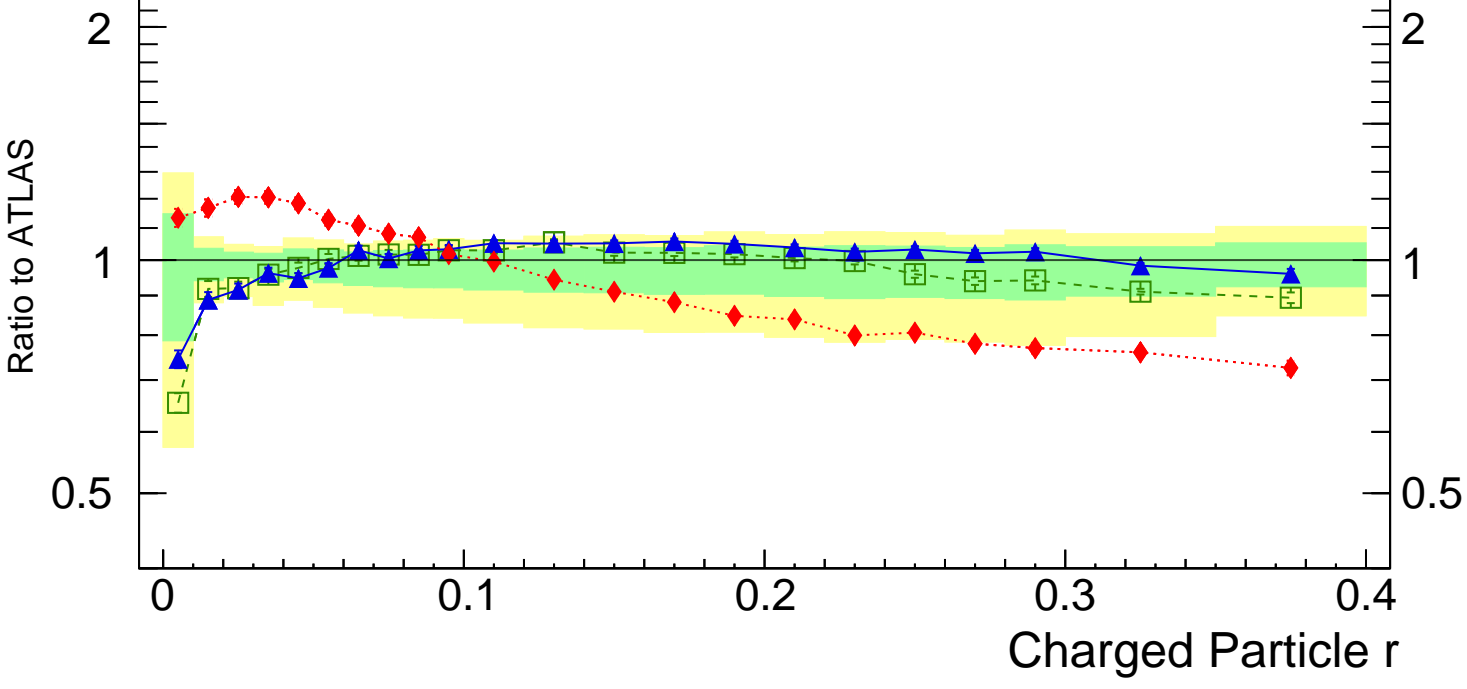

Radial profile ρ (track jets)

ATLAS_2011_I919017

Rivet 3.1.10, ≥ 3.2 M events
mcplots.cern.ch [arXiv:1306.3436]