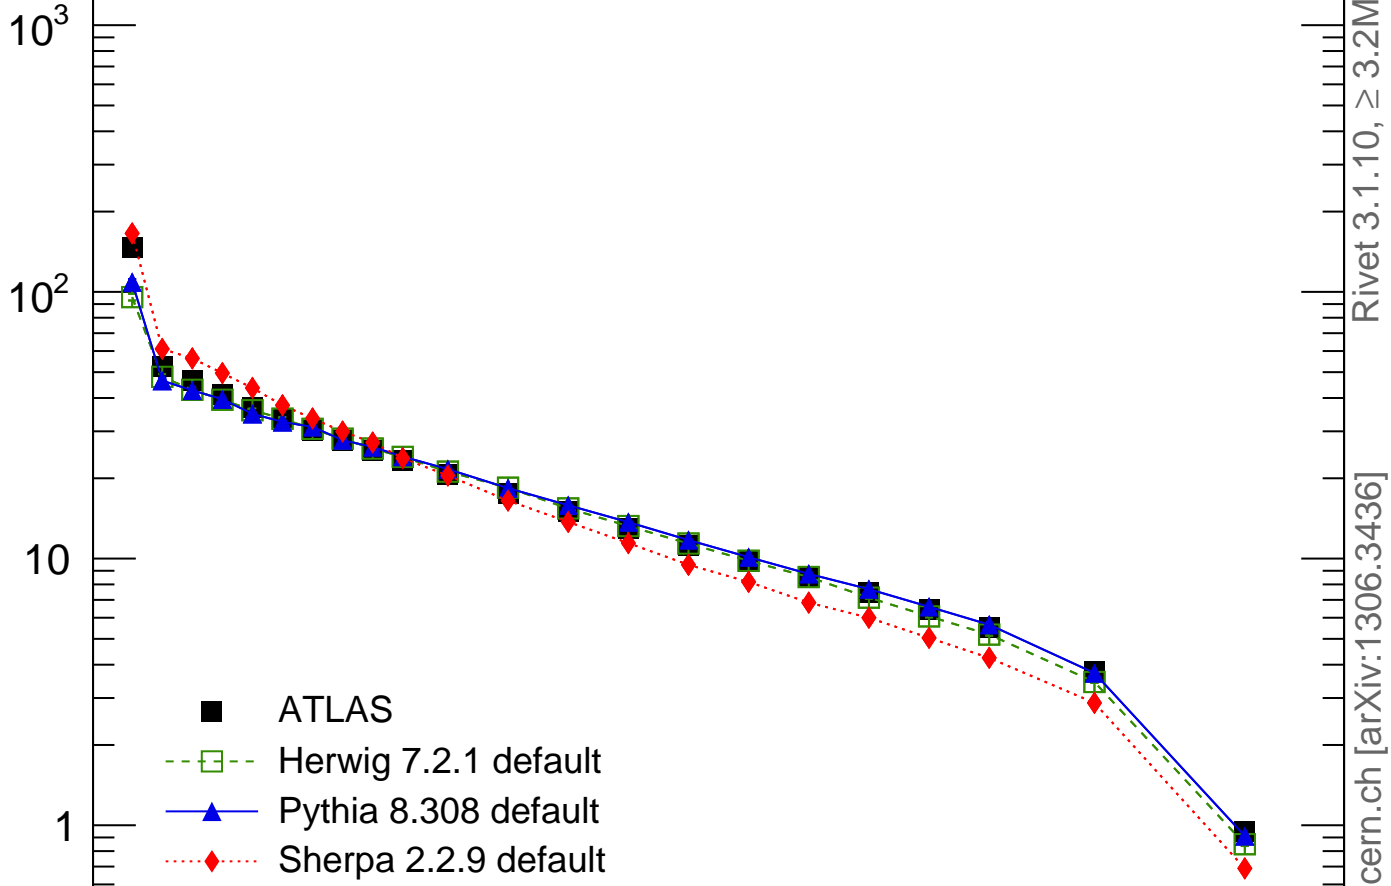

Radial profile ρ (track jets)

ATLAS_2011_I919017

Rivet 3.1.10, ≥ 3.2 M events
mcplots.cern.ch [arXiv:1306.3436]