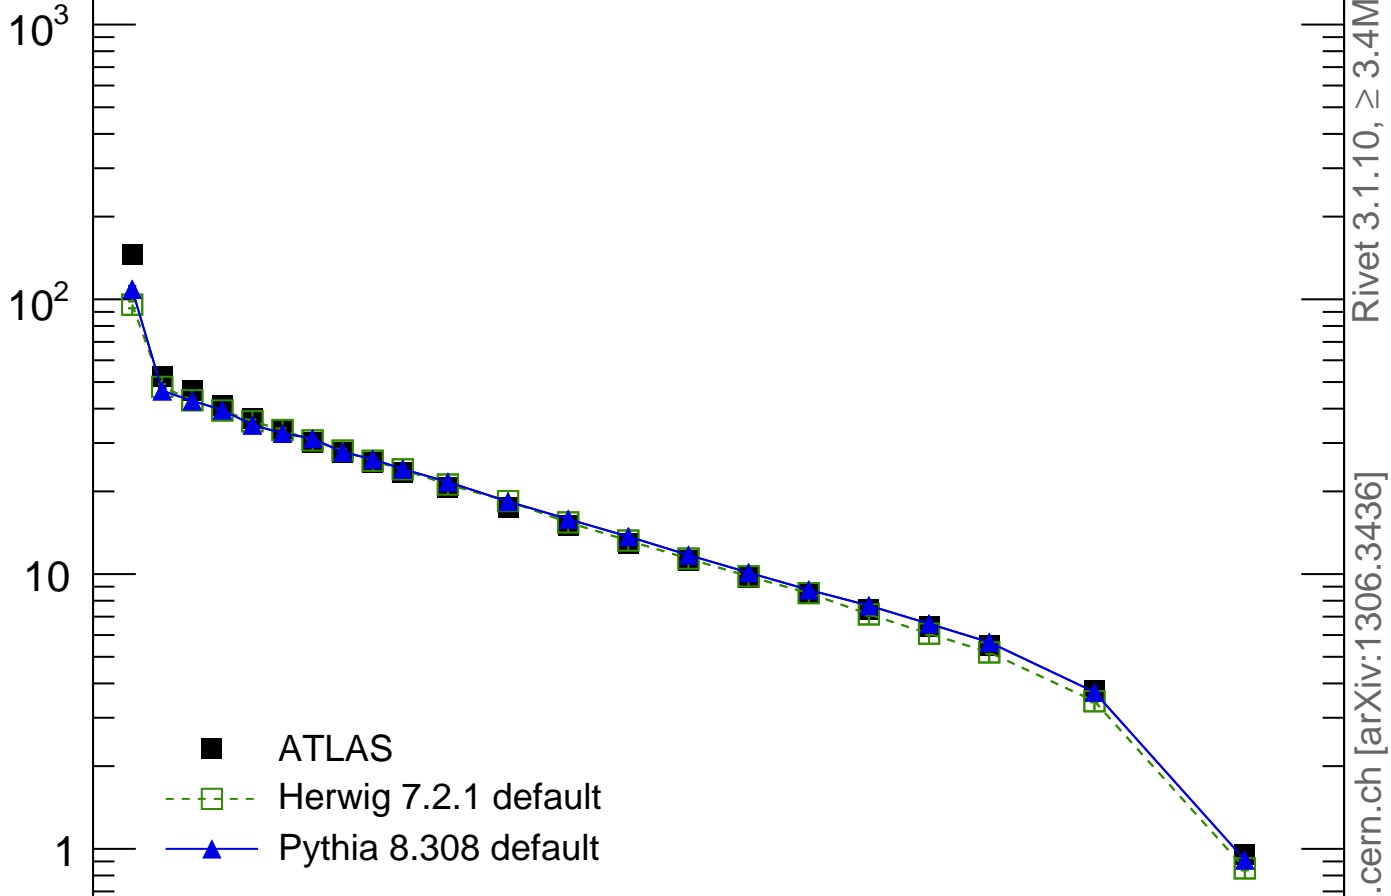

Radial profile ρ (track jets)

Rivet 3.1.10, $\geq 3.4M$ events
mcplots.cern.ch [arXiv:1306.3436]

ATLAS_2011_I919017