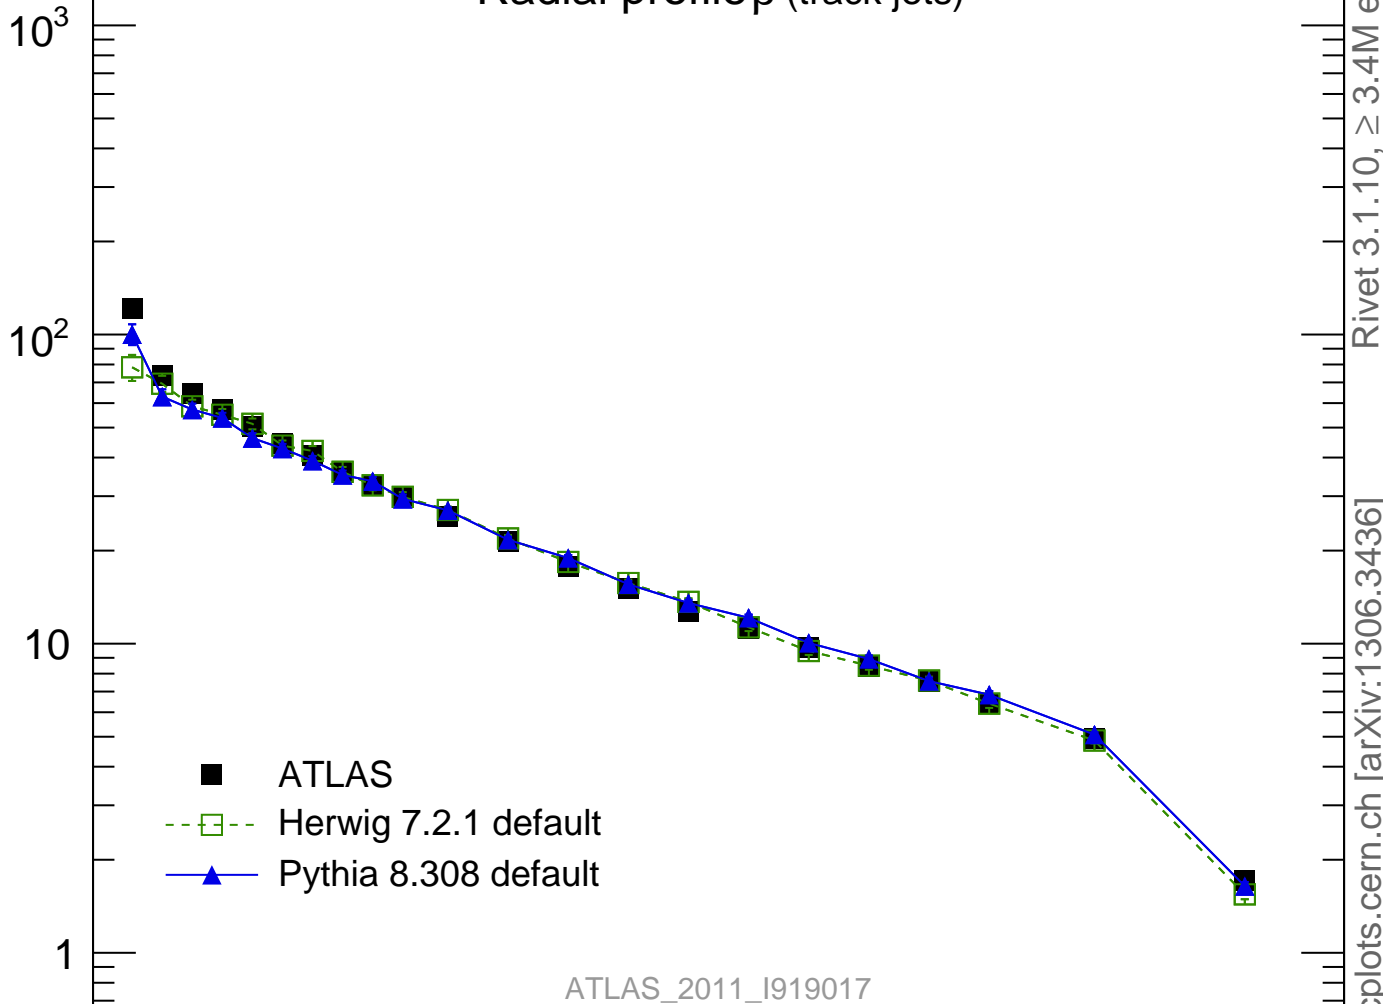

Radial profile ρ (track jets)

ATLAS_2011_I919017

Rivet 3.1.10, ≥ 3.4 M events
mcplots.cern.ch [arXiv:1306.3436]