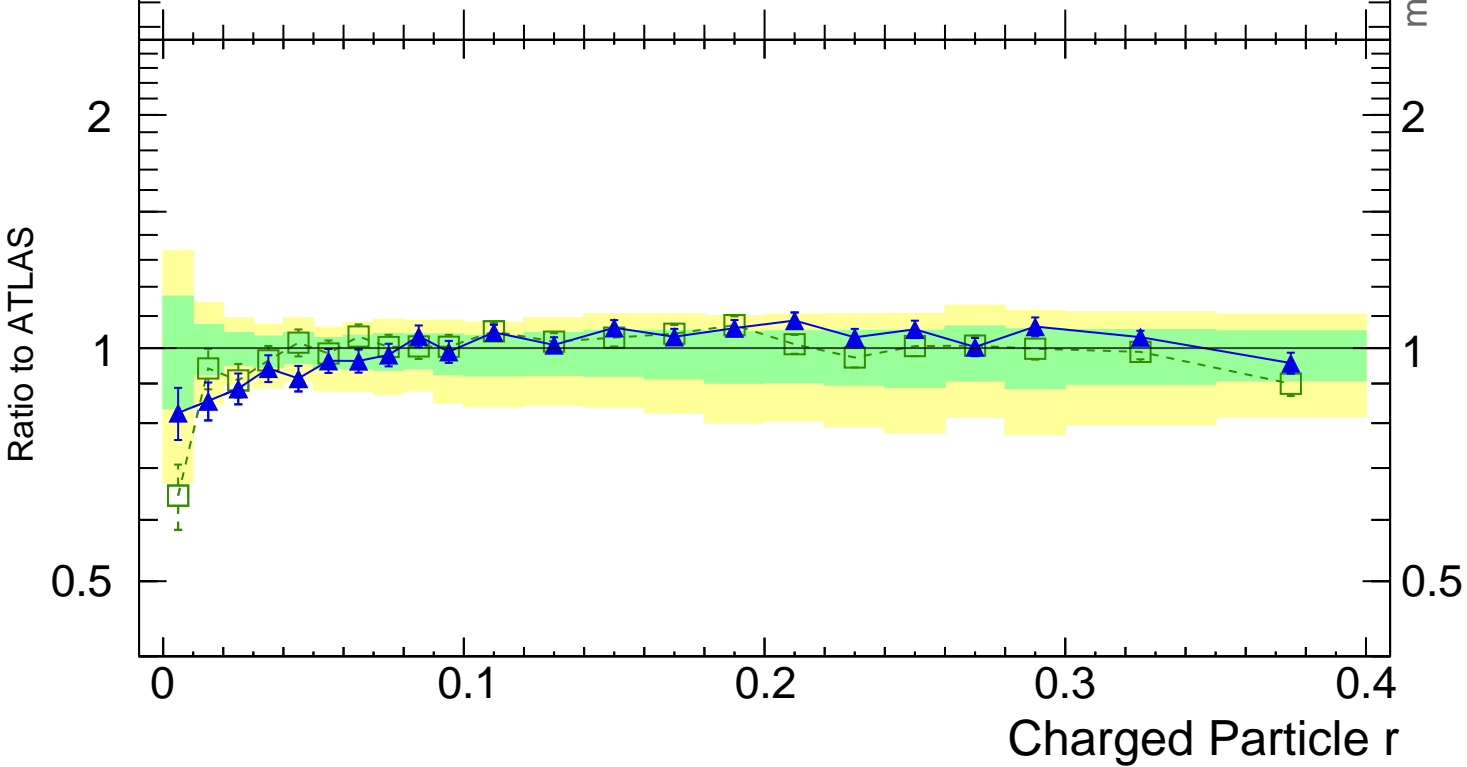

Radial profile ρ (track jets)

ATLAS_2011_I919017

Rivet 3.1.10, ≥ 3.4 M events
mcplots.cern.ch [arXiv:1306.3436]