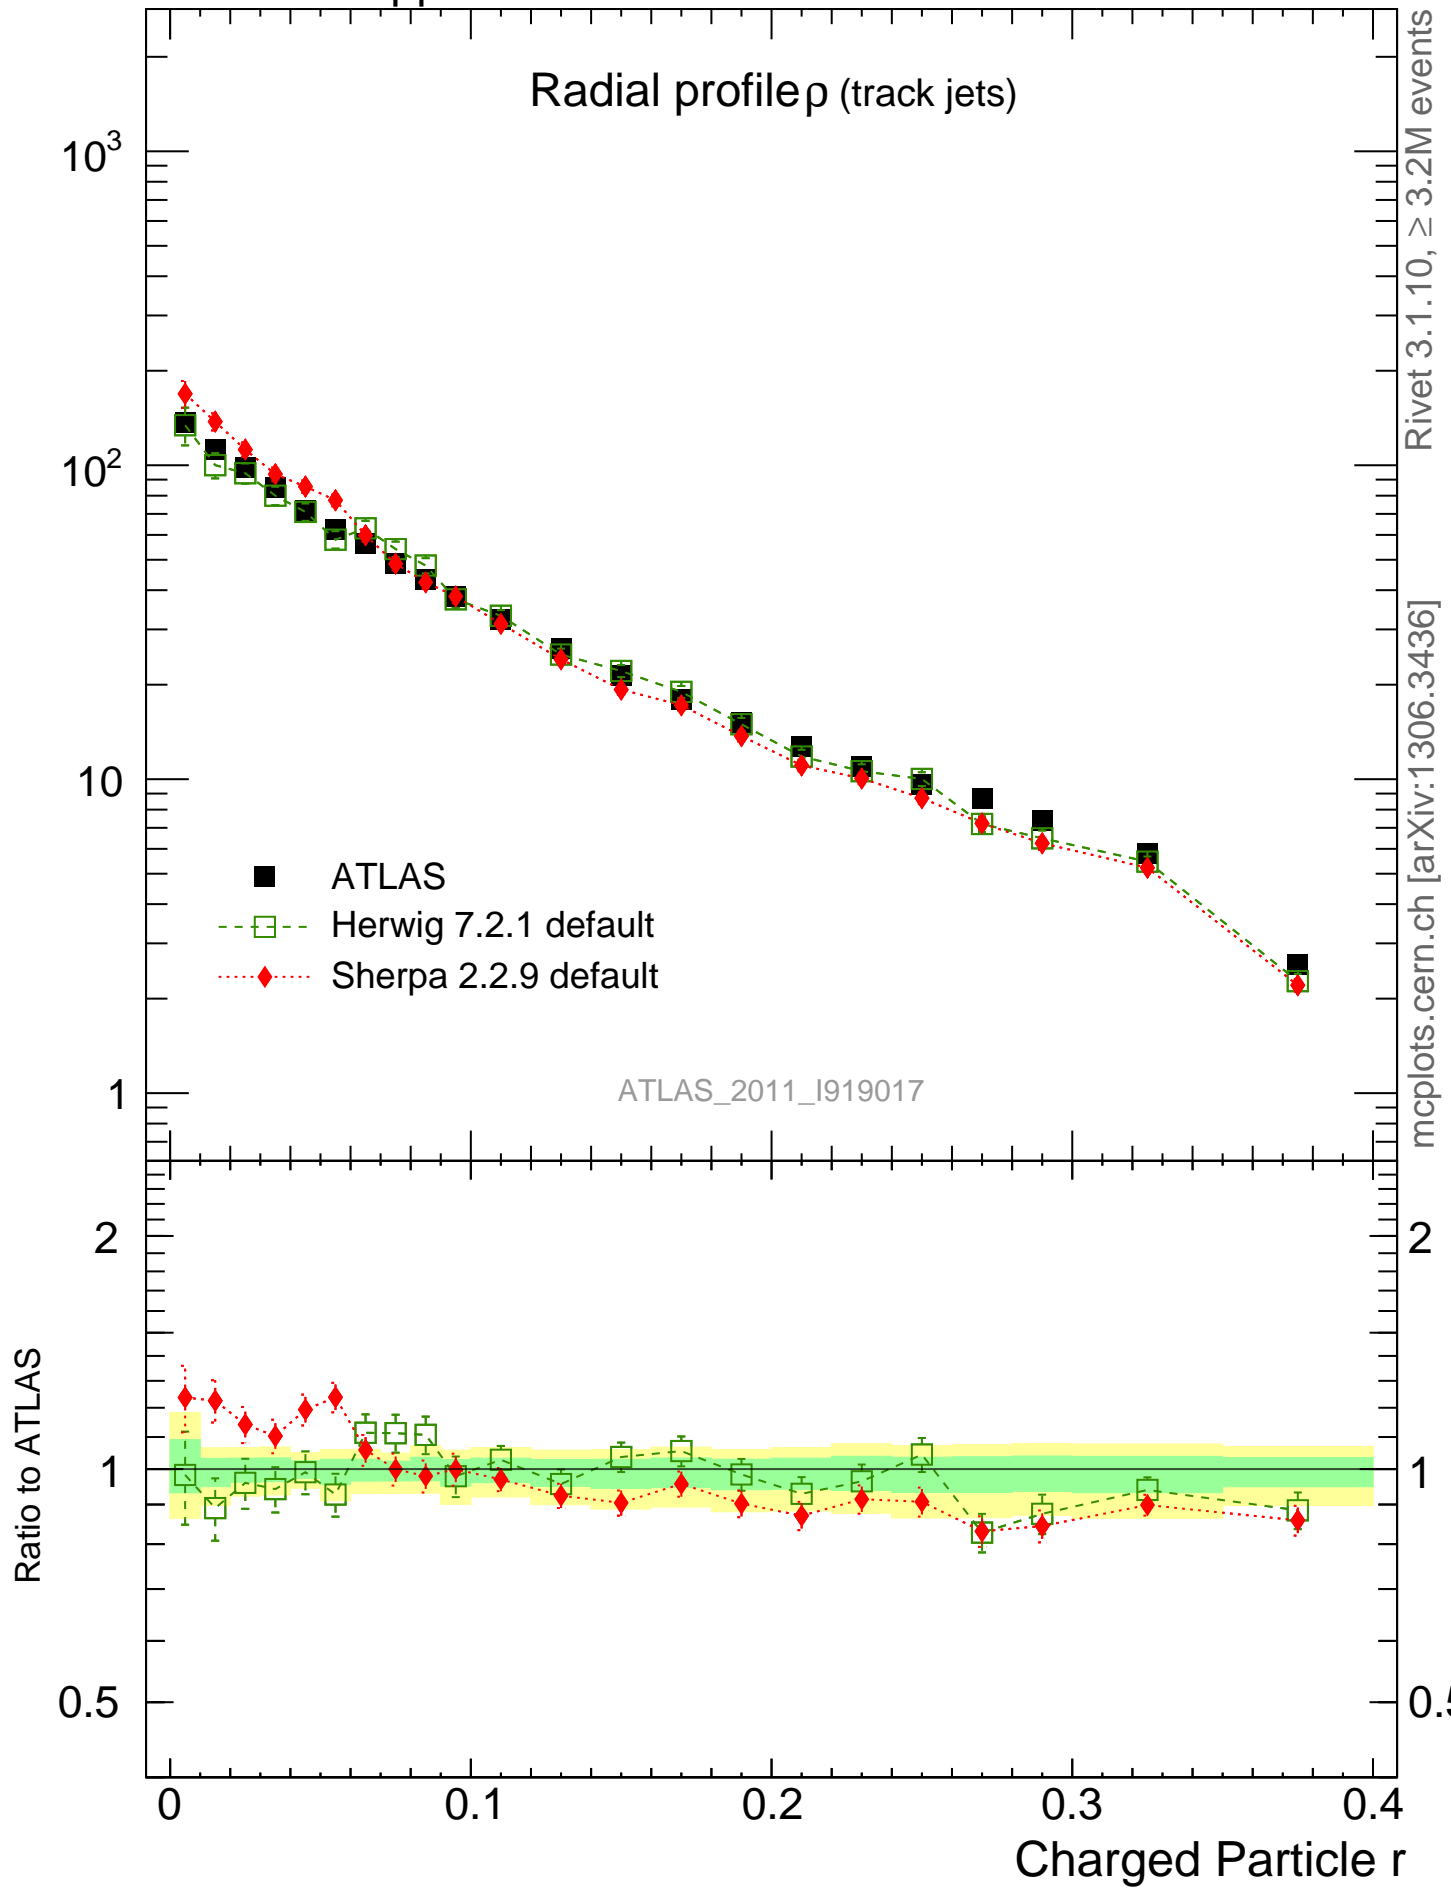

Radial profile ρ (track jets)

Rivet 3.1.10, $\geq 3.2M$ events

mcplots.cern.ch [arXiv:1306.3436]

ATLAS_2011_I919017