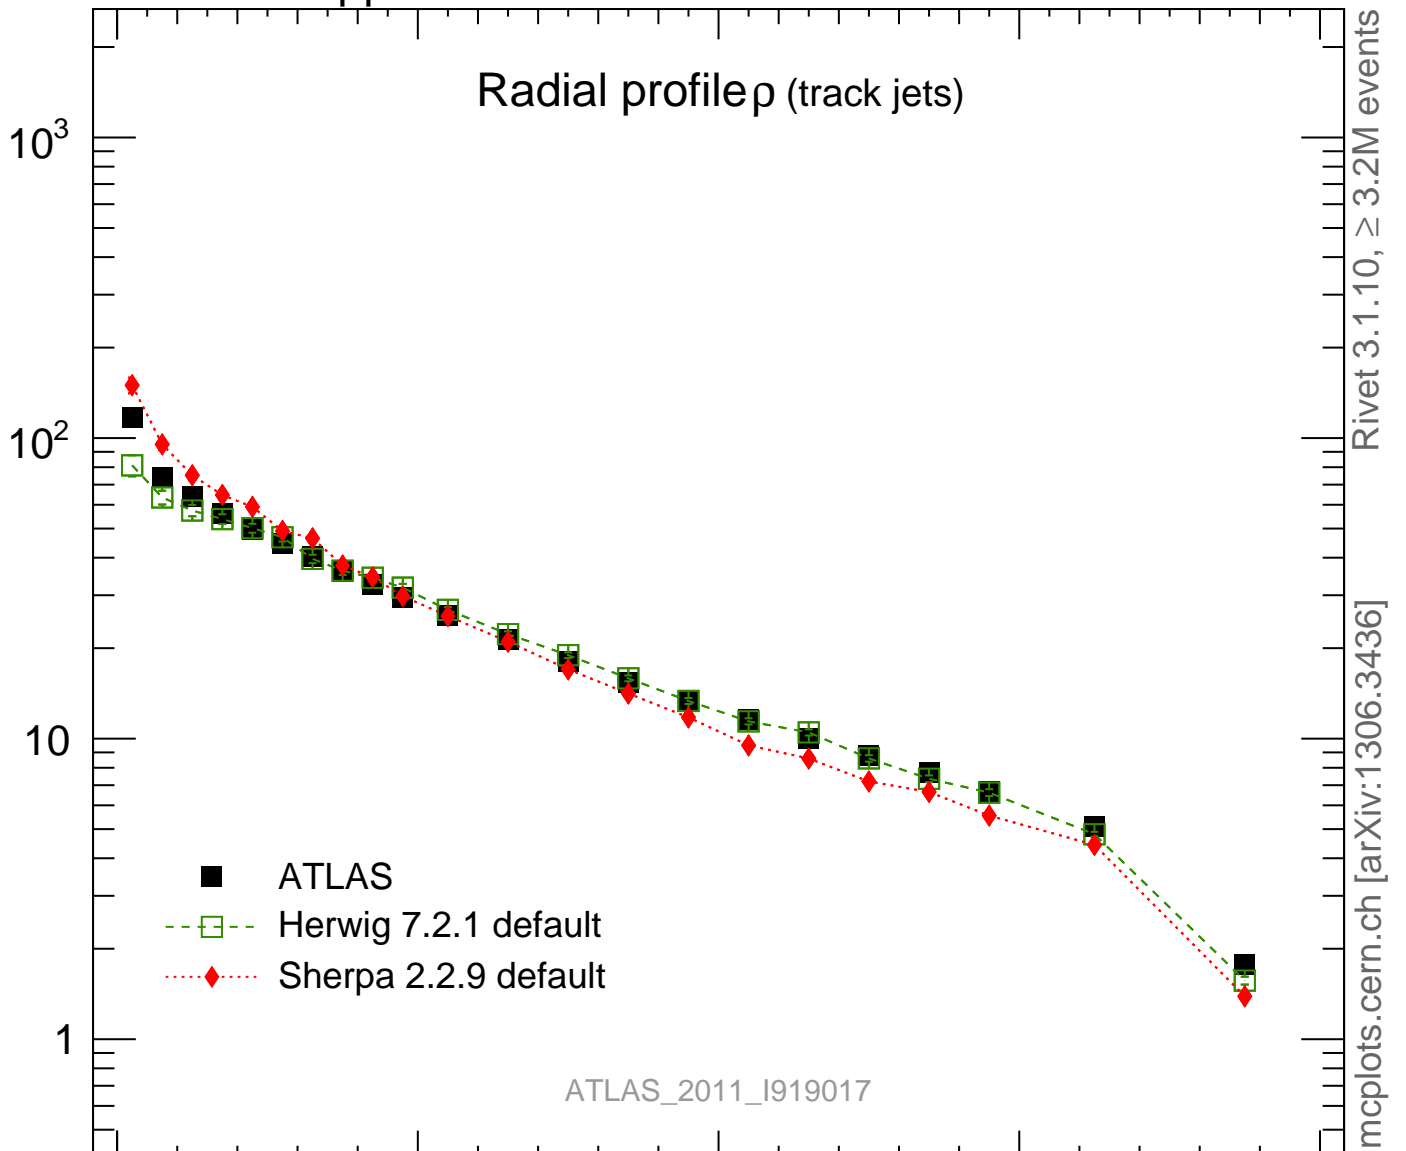

Radial profile ρ (track jets)

Rivet 3.1.10, $\geq 3.2M$ events
mcplots.cern.ch [arXiv:1306.3436]