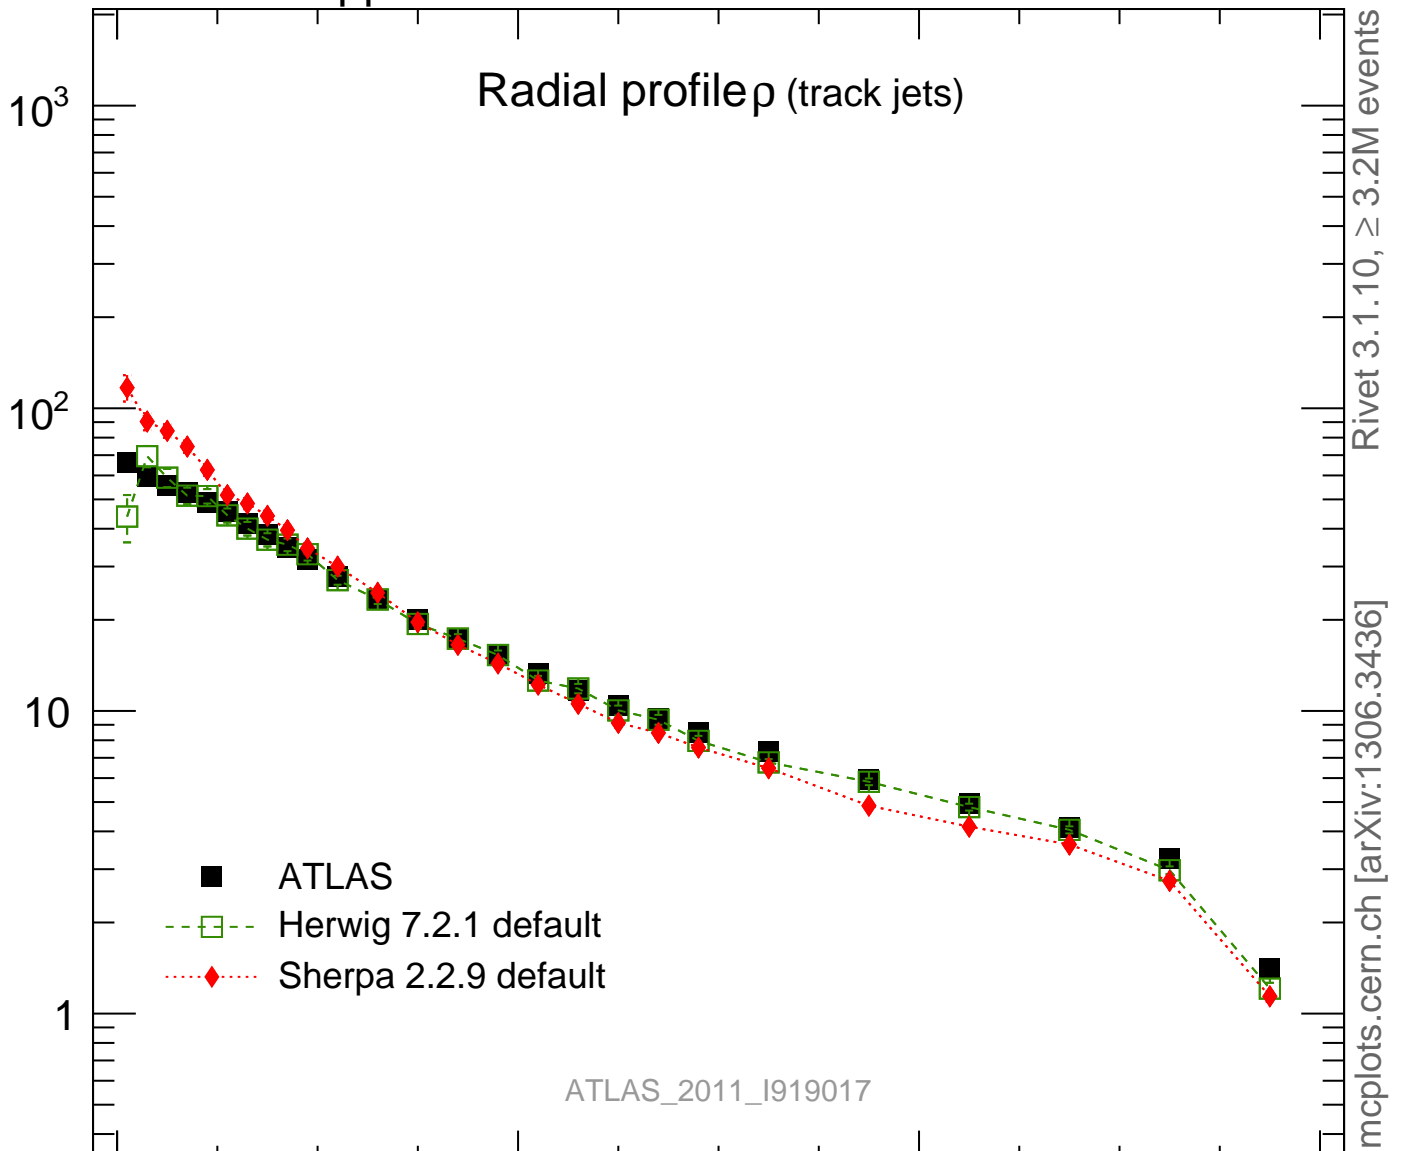

Radial profile ρ (track jets)

Rivet 3.1.10, $\geq 3.2M$ events
mcplots.cern.ch [arXiv:1306.3436]

ATLAS_2011_I919017