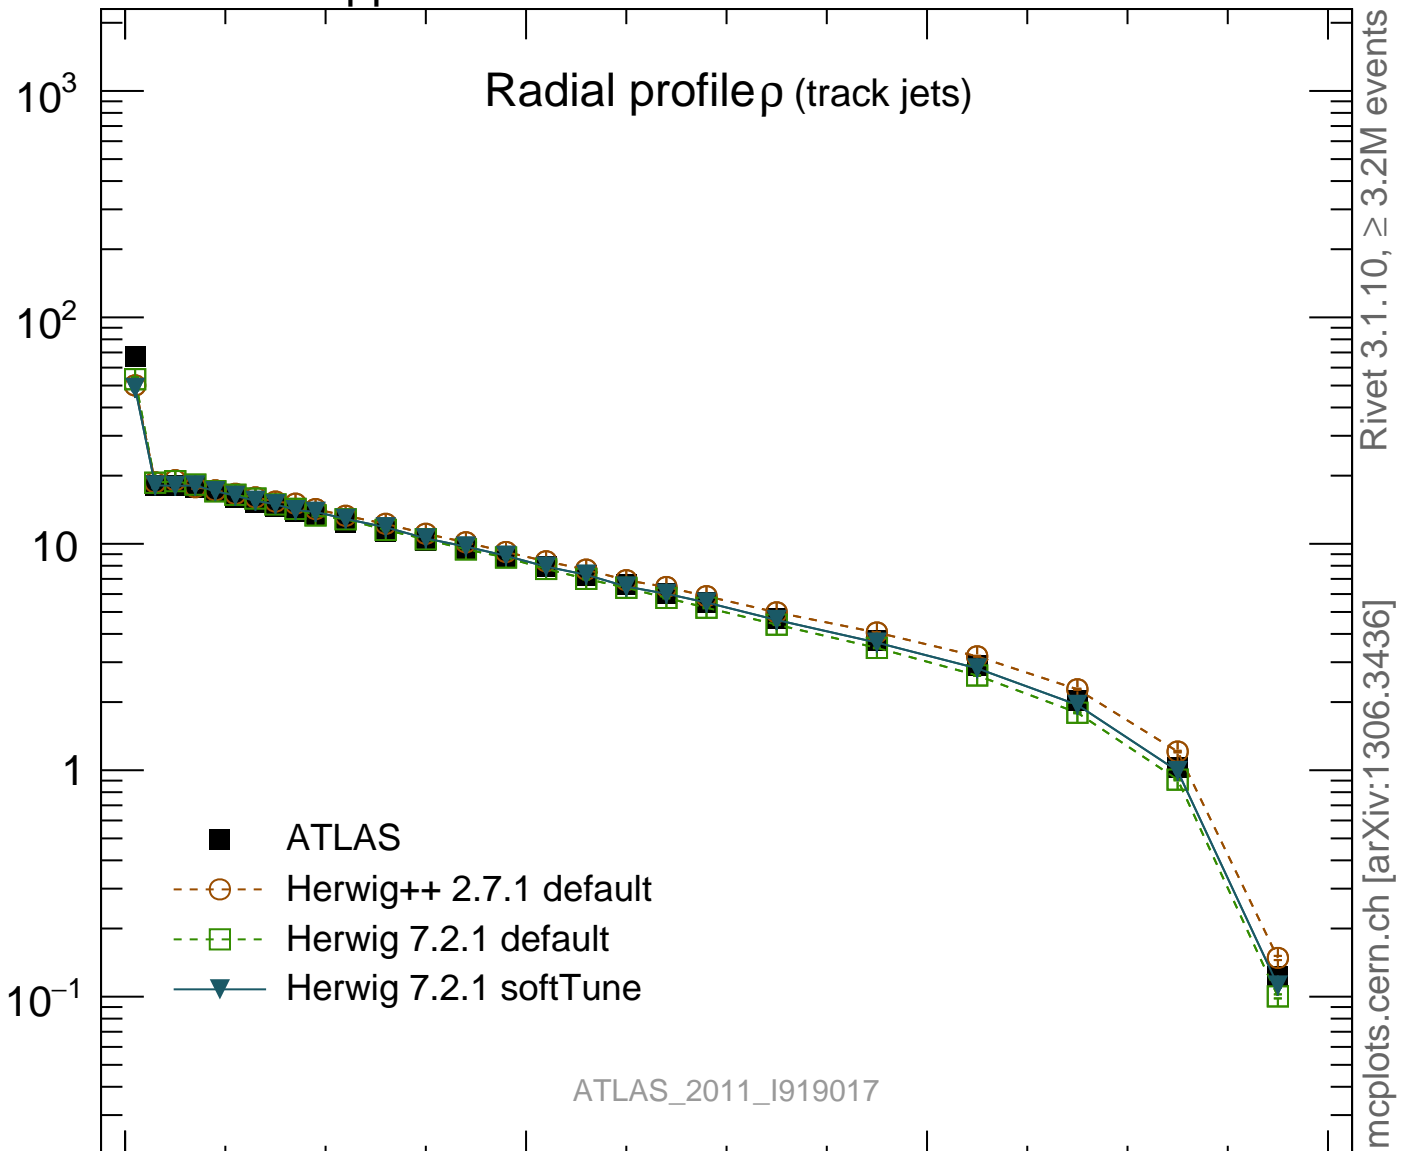

Radial profile  $\rho$  (track jets)

Rivet 3.1.10,  $\geq 3.2M$  events  
mcplots.cern.ch [arXiv:1306.3436]