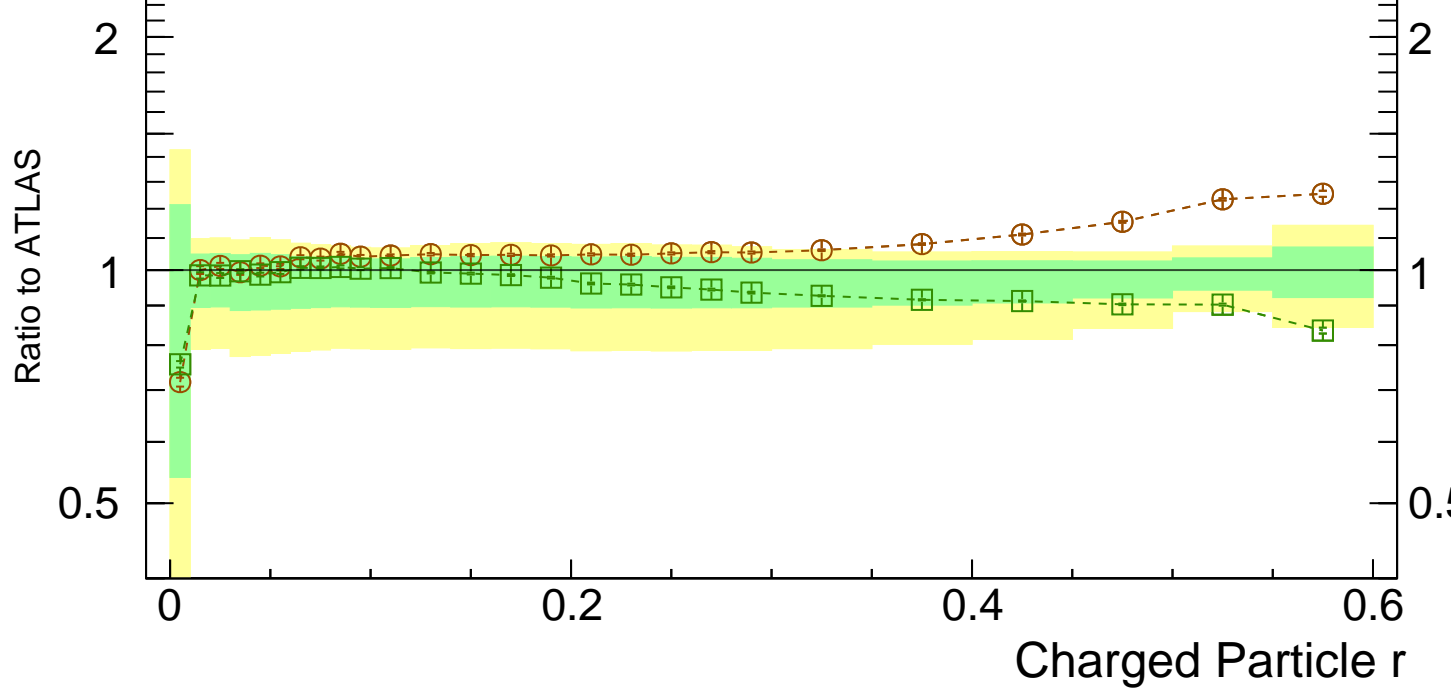

Radial profile ρ (track jets)

ATLAS_2011_I919017

Rivet 3.1.10, ≥ 3.4 M events
mcplots.cern.ch [arXiv:1306.3436]