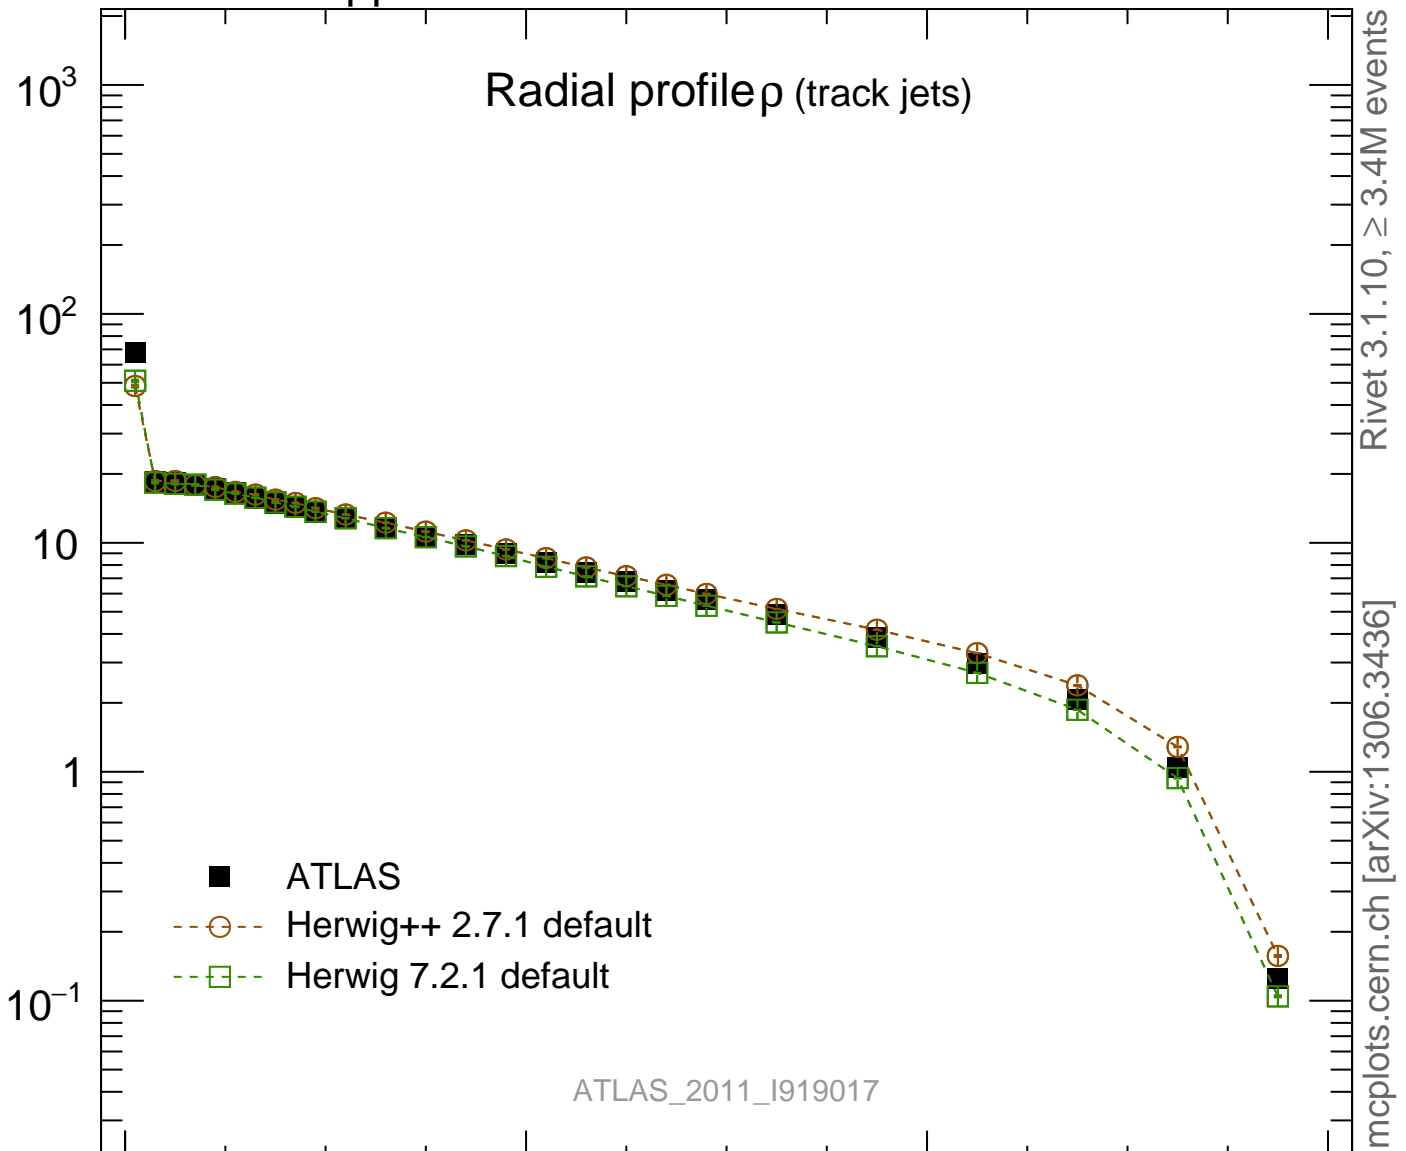

Radial profile ρ (track jets)

ATLAS_2011_I919017

Rivet 3.1.10, ≥ 3.4 M events
mcplots.cern.ch [arXiv:1306.3436]