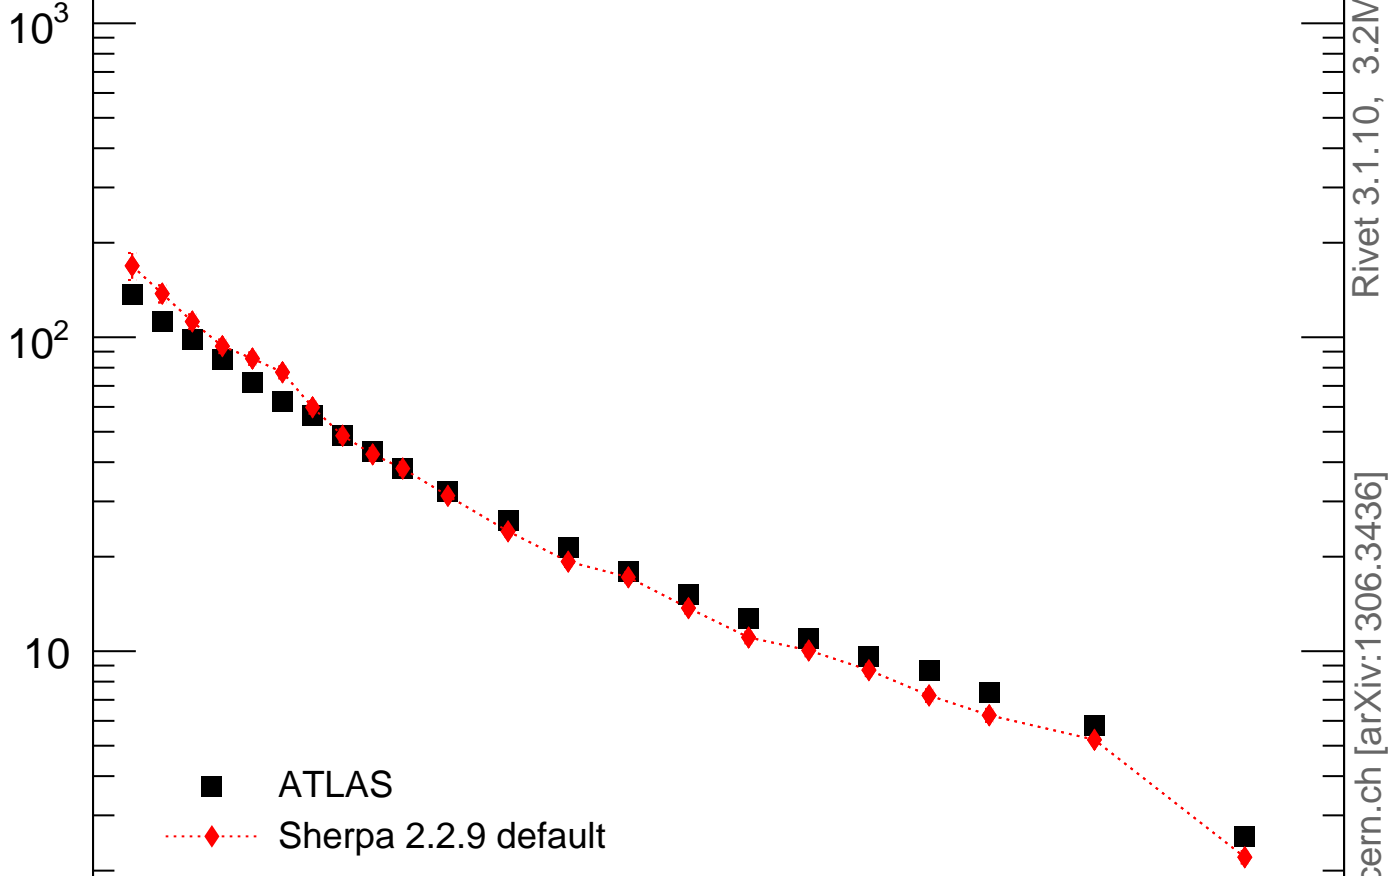

Radial profile ρ (track jets)

■ ATLAS
◆ Sherpa 2.2.9 default

ATLAS_2011_I919017

Ratio to ATLAS

Rivet 3.1.10, 3.2M events
mcplots.cern.ch [arXiv:1306.3436]