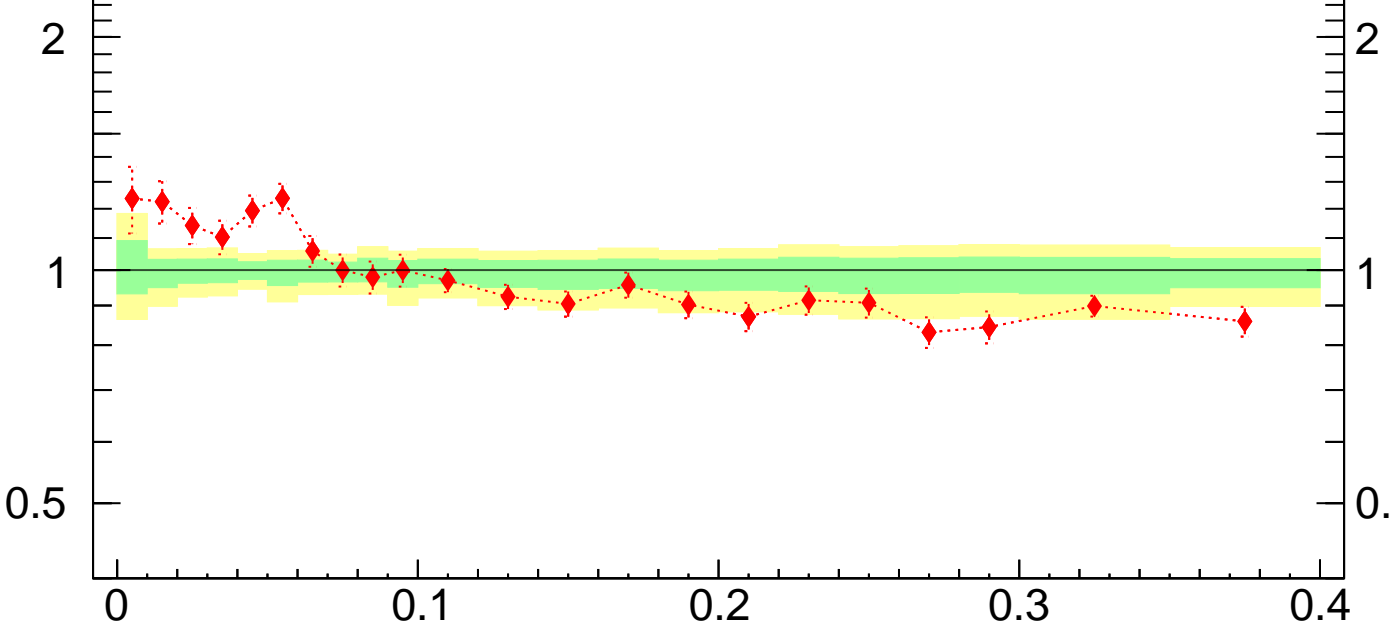

Radial profile ρ (track jets)

■ ATLAS
◆ Sherpa 2.2.9 default

ATLAS_2011_I919017

Ratio to ATLAS

Rivet 3.1.10, 3.2M events
mcplots.cern.ch [arXiv:1306.3436]