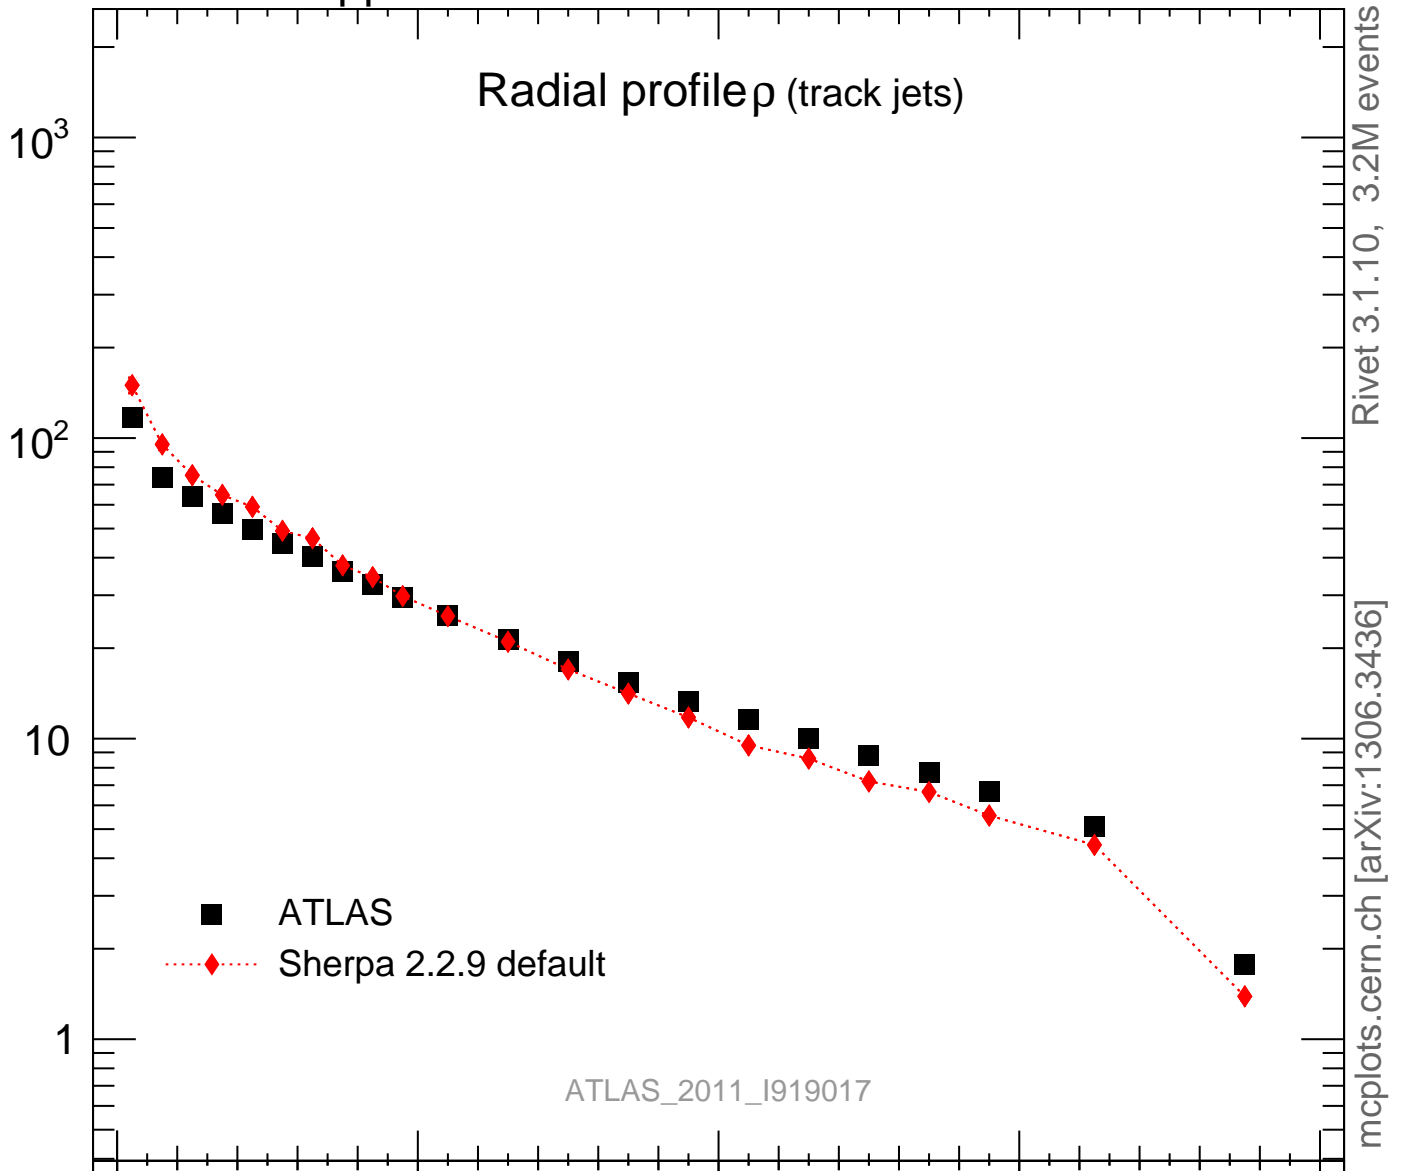

Radial profile ρ (track jets)

ATLAS_2011_I919017

Rivet 3.1.10, 3.2M events
mcplots.cern.ch [arXiv:1306.3436]