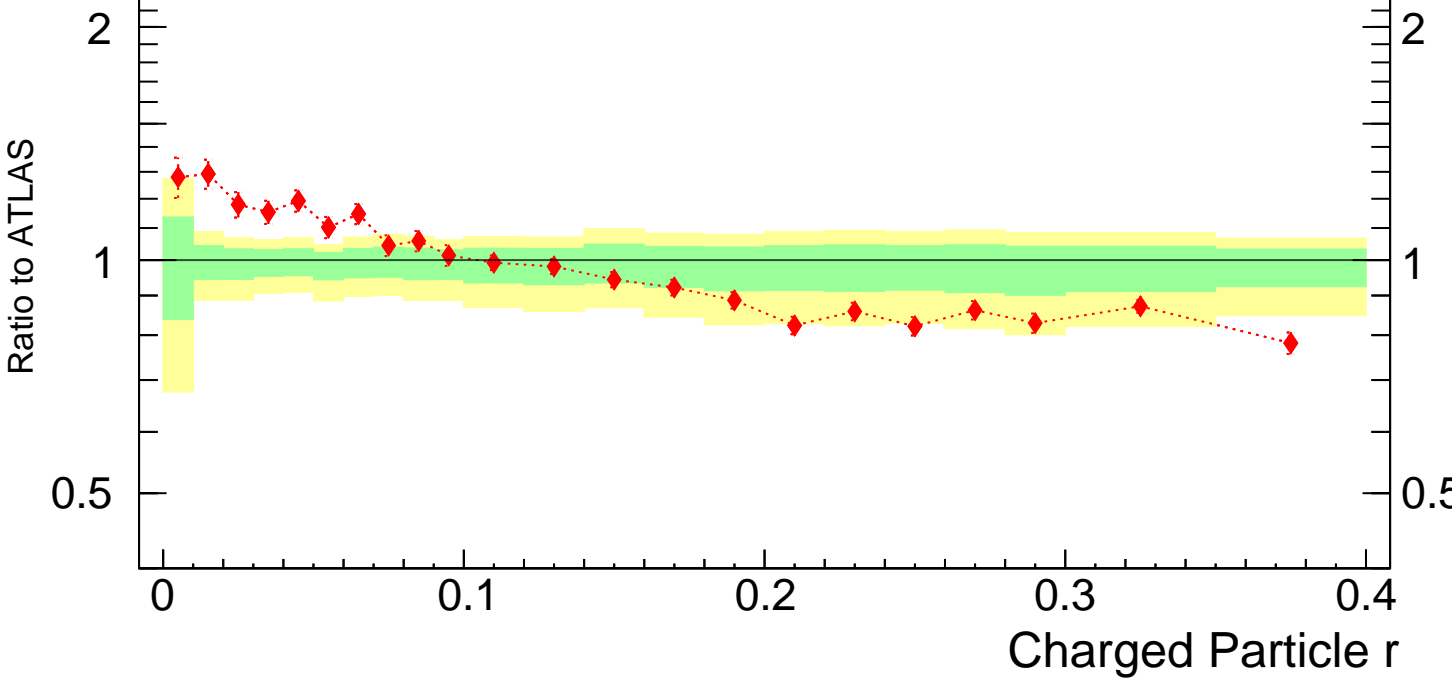

Radial profile ρ (track jets)

ATLAS_2011_I919017

Rivet 3.1.10, 3.2M events
mcplots.cern.ch [arXiv:1306.3436]