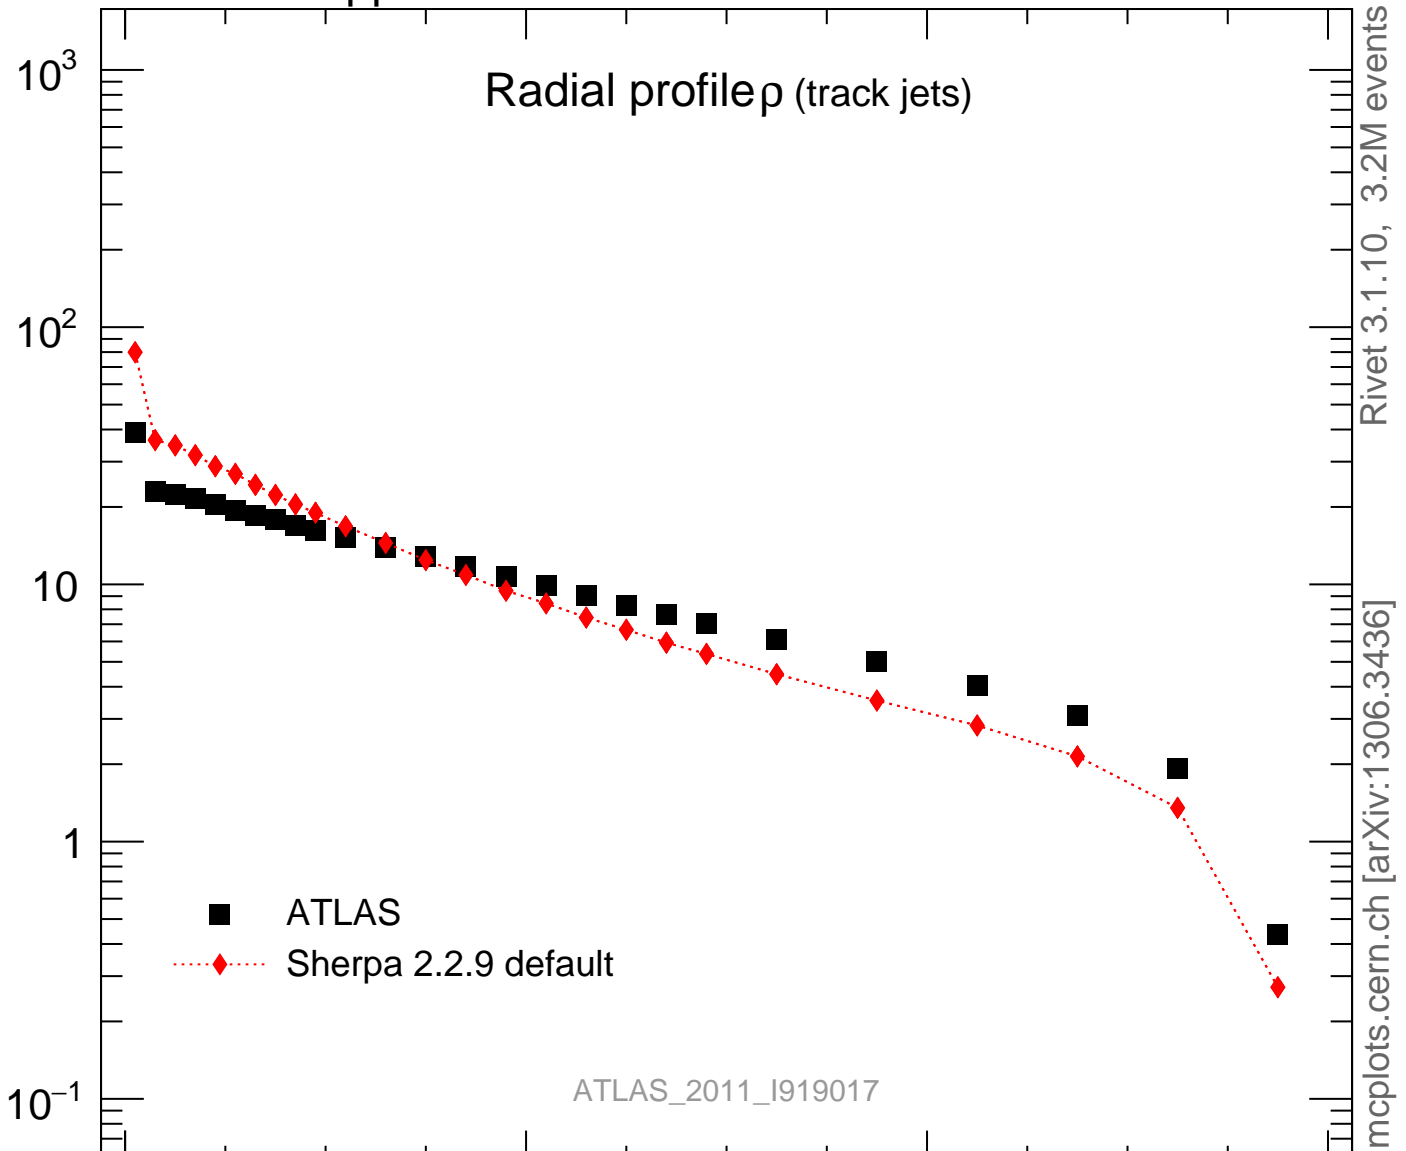

Radial profile ρ (track jets)

■ ATLAS
◆ Sherpa 2.2.9 default

ATLAS_2011_I919017

Ratio to ATLAS

Rivet 3.1.10, 3.2M events
mcplots.cern.ch [arXiv:1306.3436]