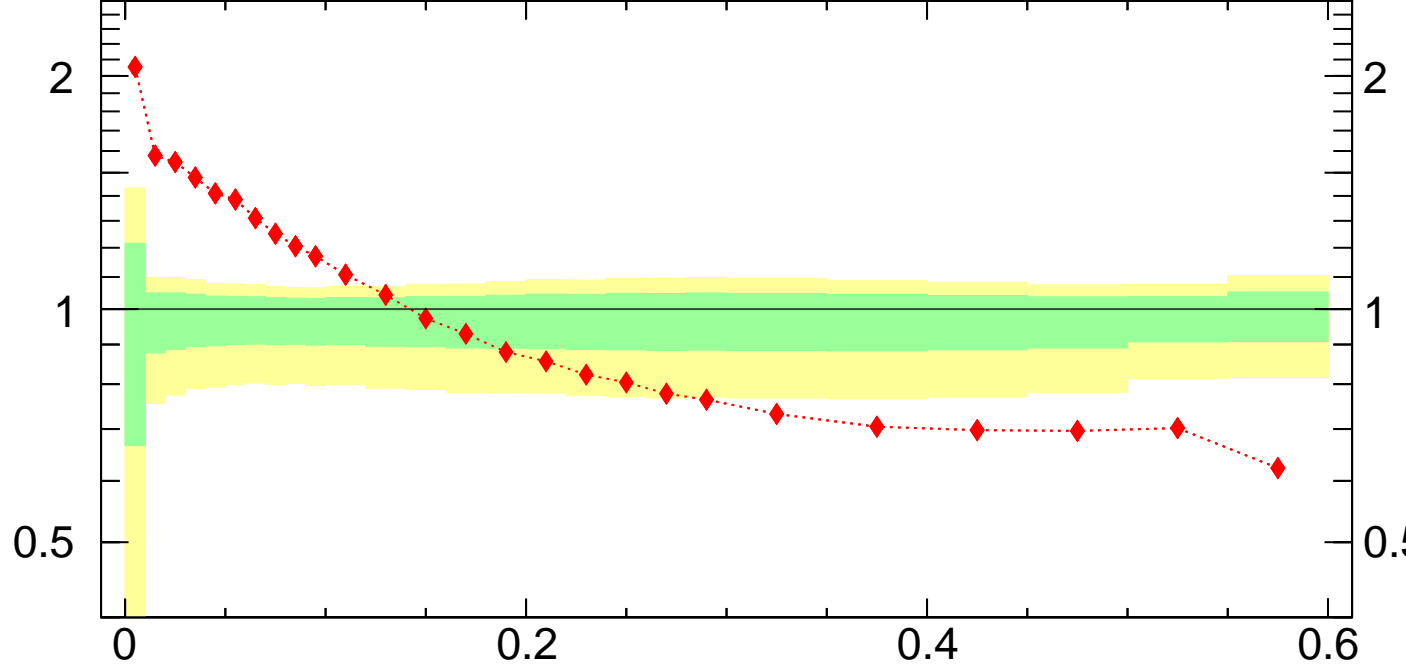

Radial profile ρ (track jets)

■ ATLAS
◆ Sherpa 2.2.9 default

ATLAS_2011_I919017

Ratio to ATLAS

Rivet 3.1.10, 3.2M events
mcplots.cern.ch [arXiv:1306.3436]