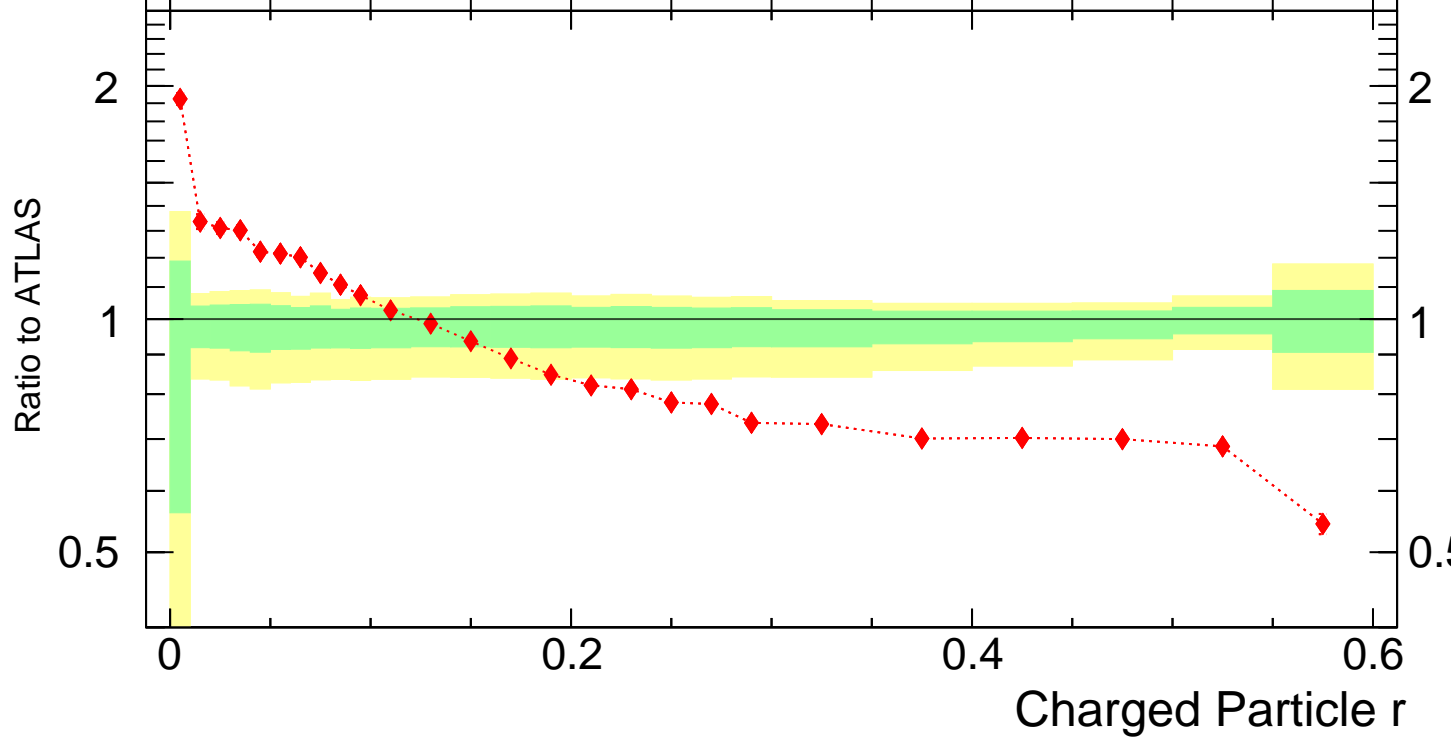

Radial profile  $\rho$  (track jets)

■ ATLAS  
◆ Sherpa 2.2.9 default

ATLAS\_2011\_I919017

Rivet 3.1.10, 3.2M events  
mcplots.cern.ch [arXiv:1306.3436]