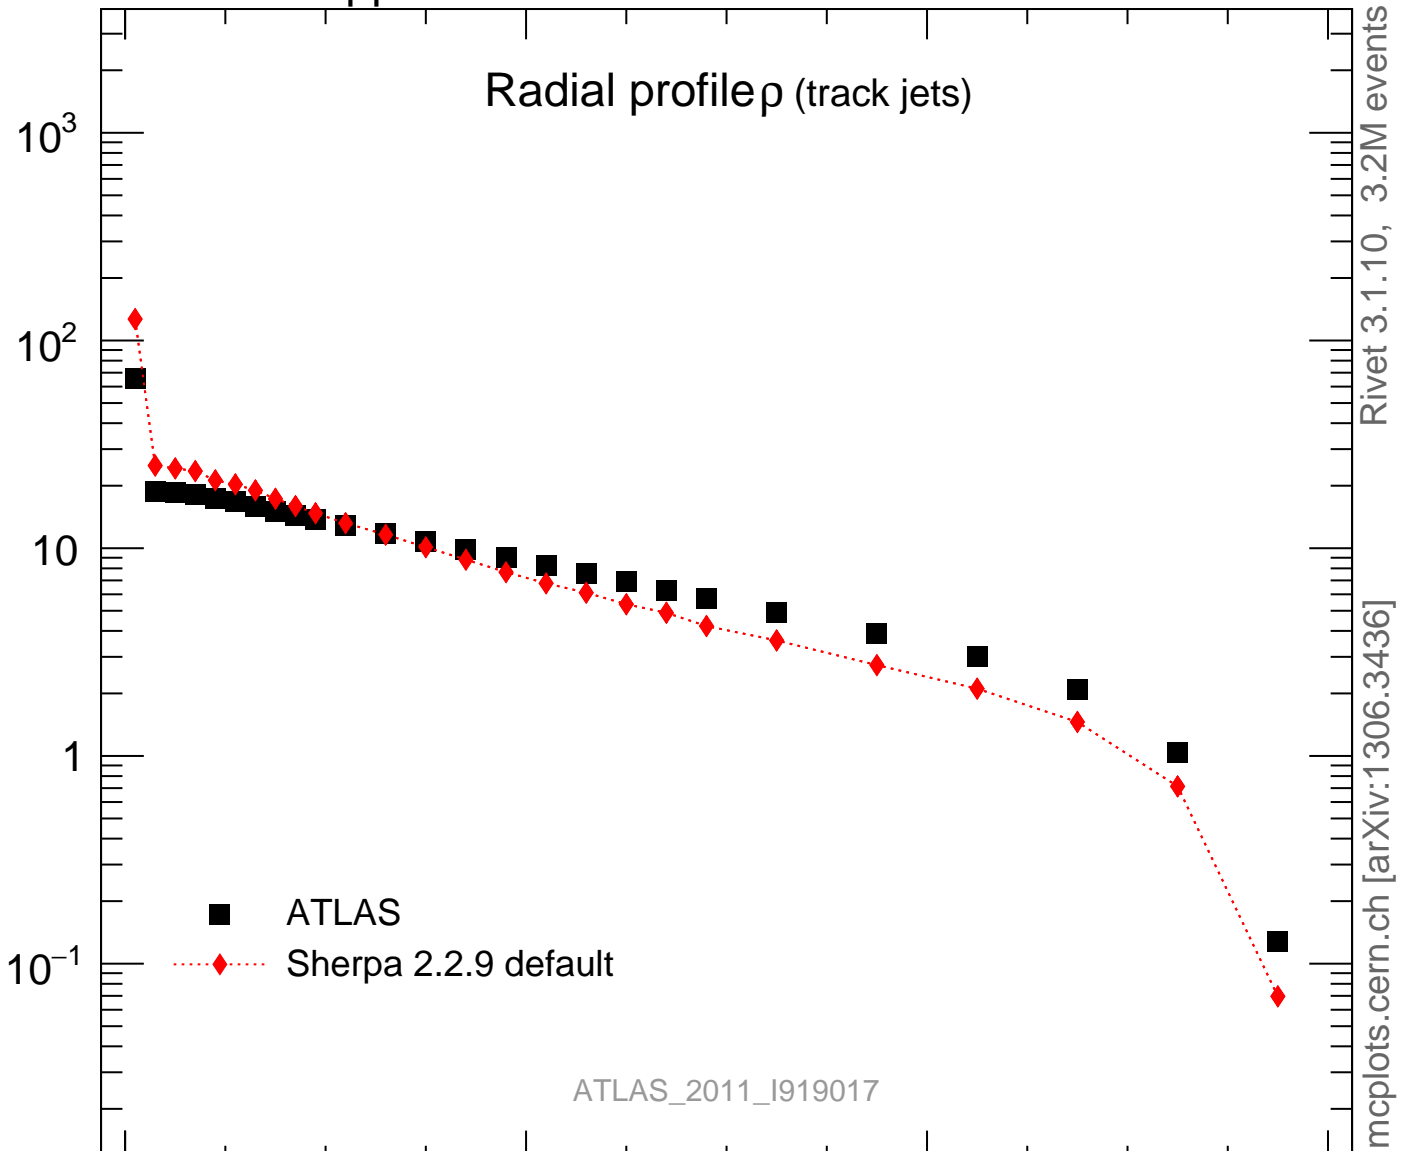

Radial profile  $\rho$  (track jets)

■ ATLAS  
◆ Sherpa 2.2.9 default

ATLAS\_2011\_I919017

Rivet 3.1.10, 3.2M events  
mcplots.cern.ch [arXiv:1306.3436]