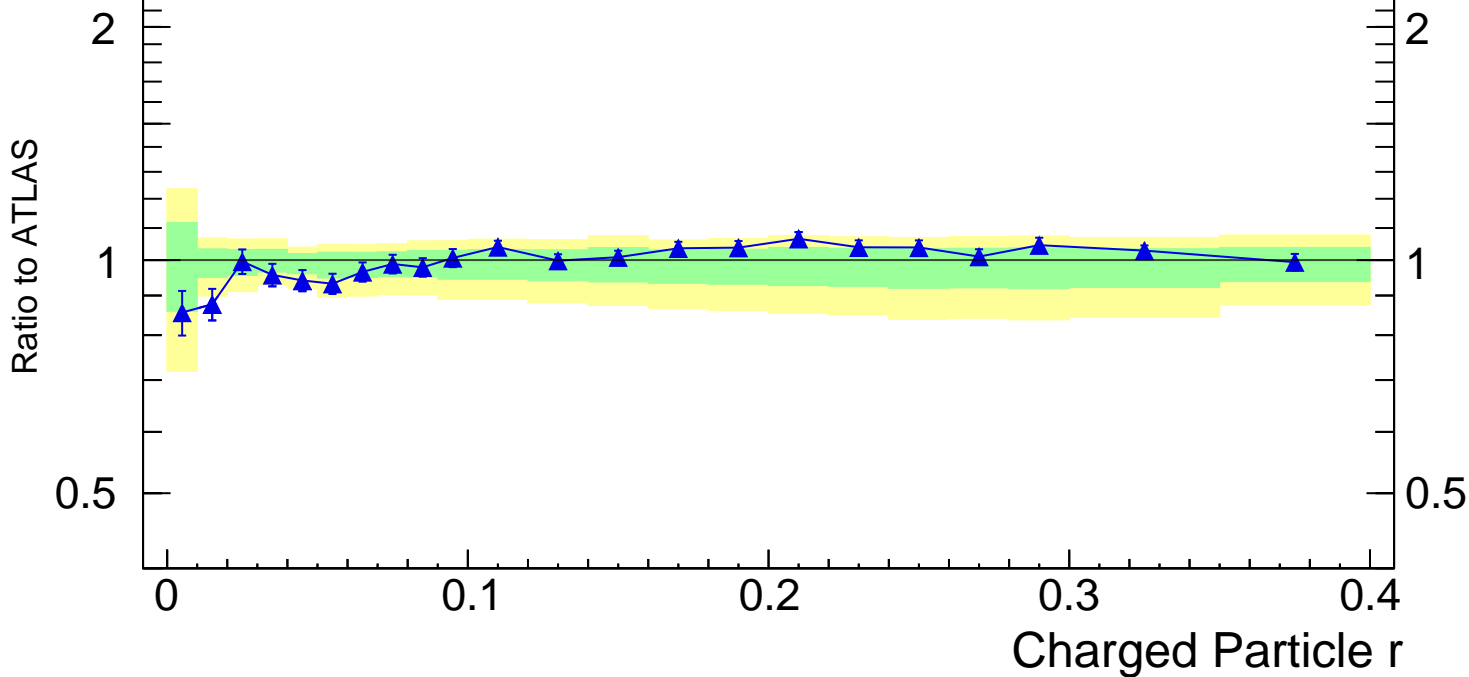

Radial profile ρ (track jets)

Rivet 3.1.10, 3.4M events
mcplots.cern.ch [arXiv:1306.3436]