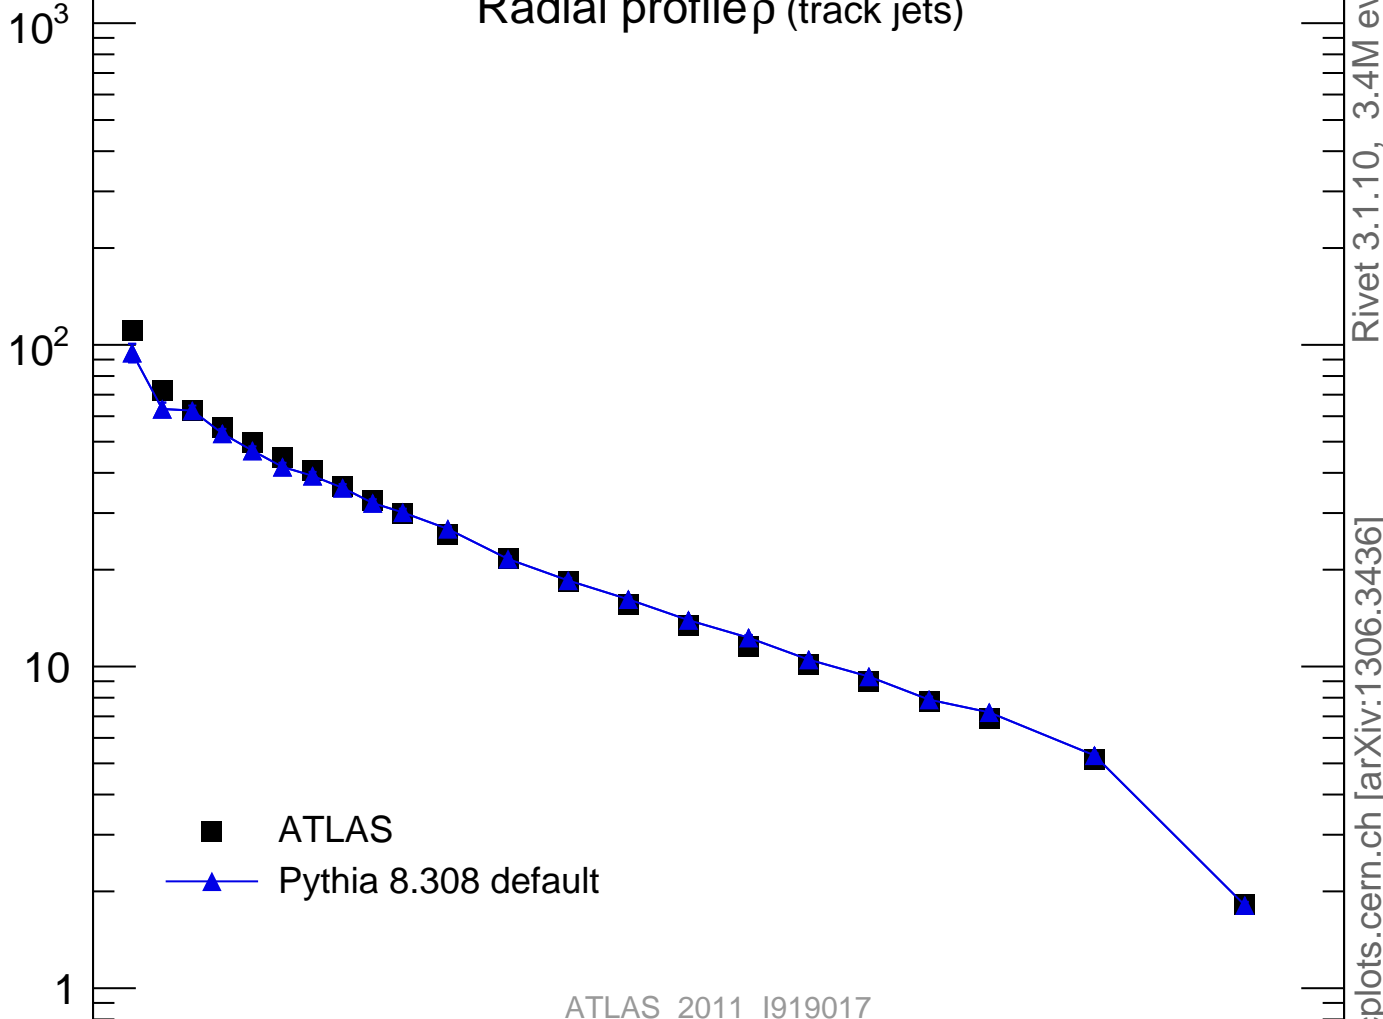

Radial profile ρ (track jets)

Rivet 3.1.10, 3.4M events
mcplots.cern.ch [arXiv:1306.3436]