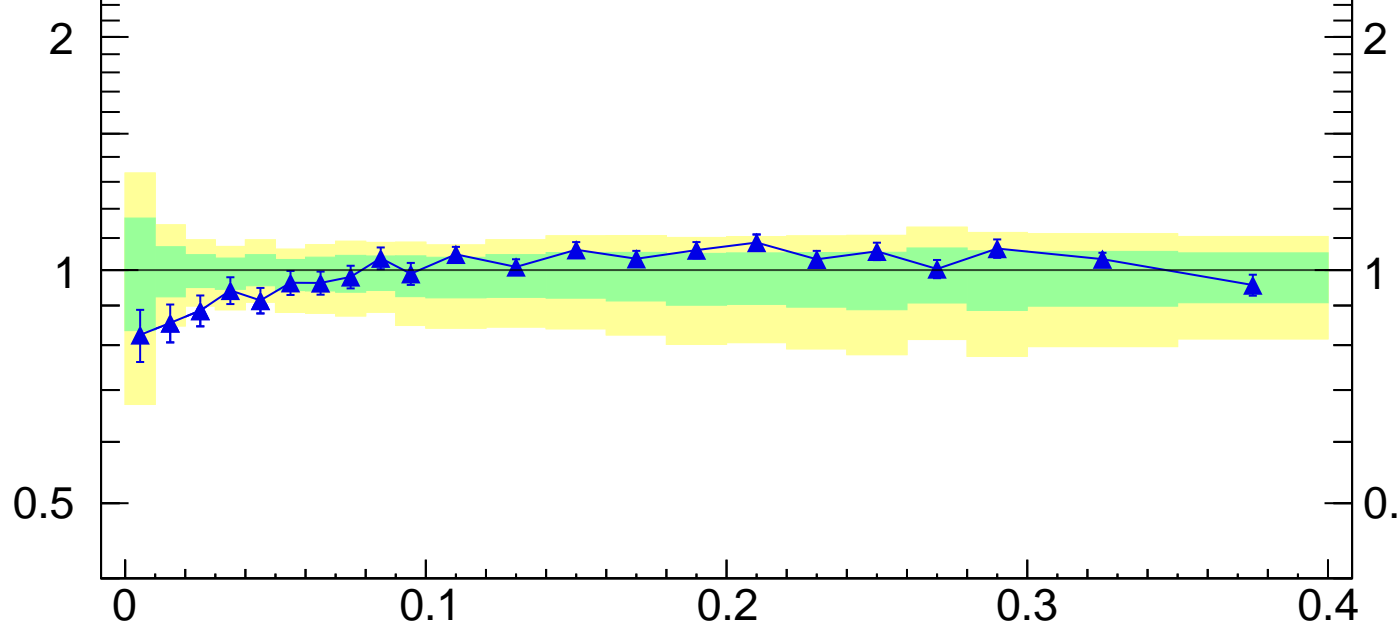

Radial profile ρ (track jets)

■ ATLAS
▲ Pythia 8.308 default

ATLAS_2011_I919017

Ratio to ATLAS

Rivet 3.1.10, 3.4M events
mcplots.cern.ch [arXiv:1306.3436]