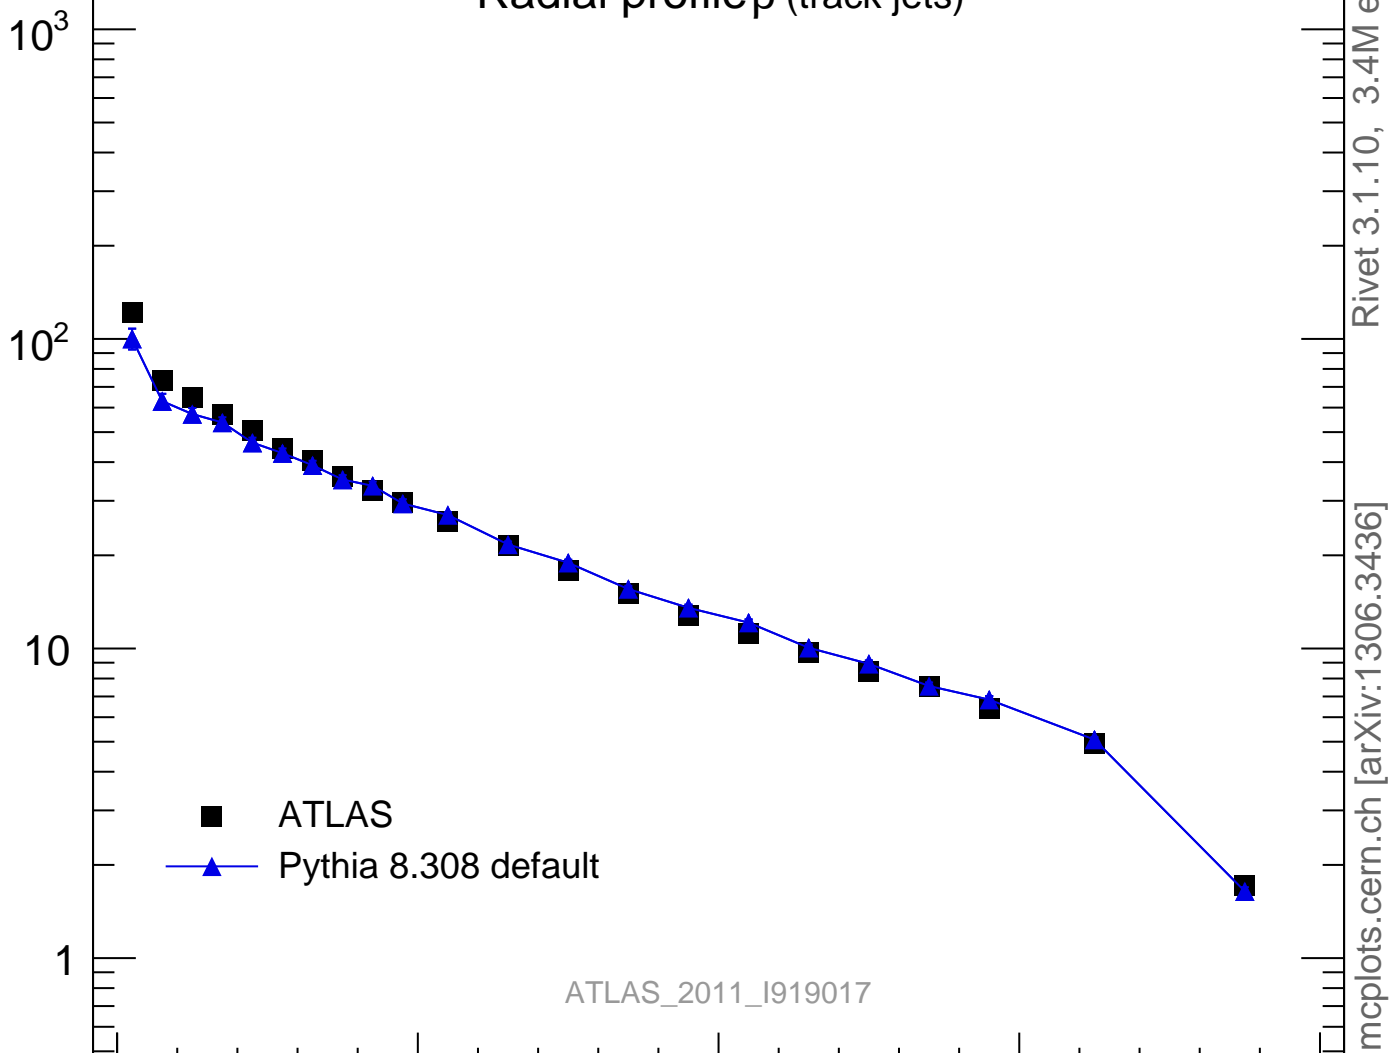

Radial profile ρ (track jets)

■ ATLAS
▲ Pythia 8.308 default

ATLAS_2011_I919017

Ratio to ATLAS

Rivet 3.1.10, 3.4M events
mcplots.cern.ch [arXiv:1306.3436]