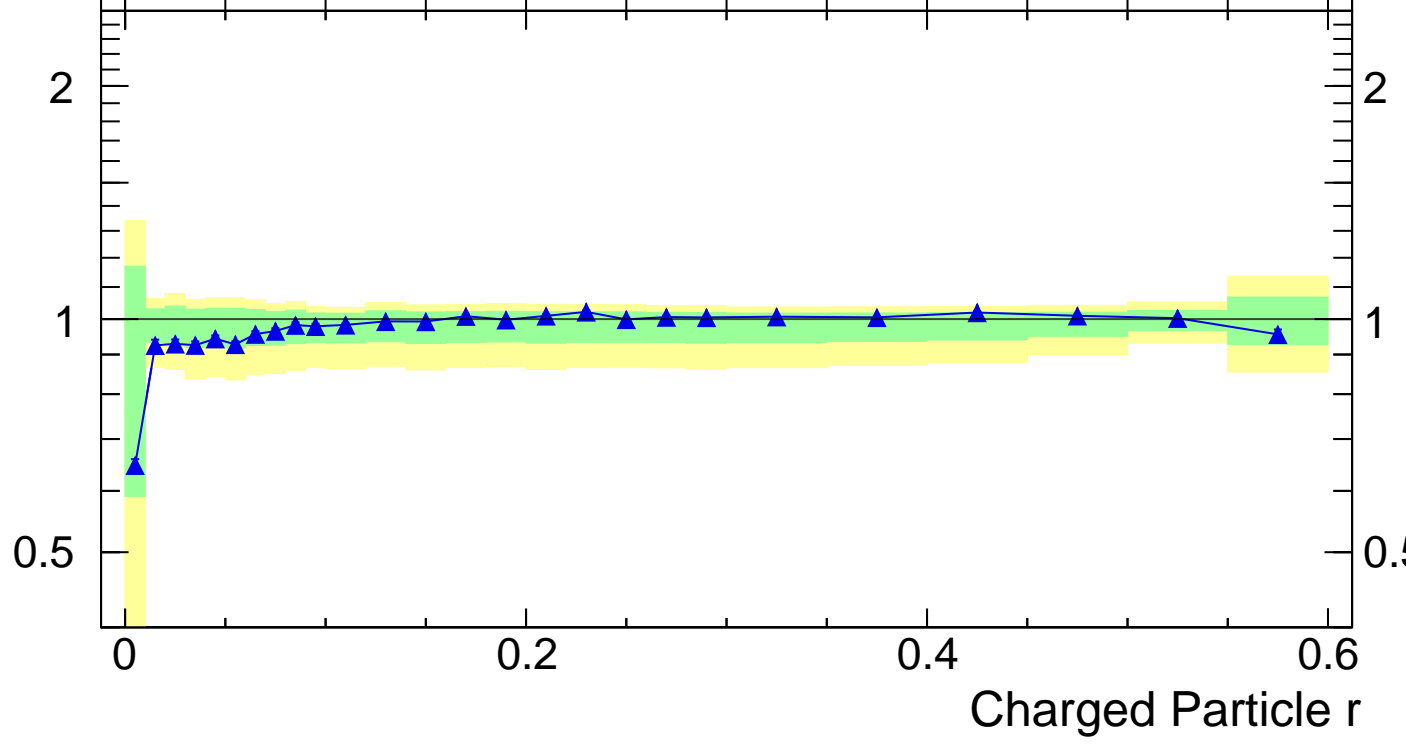

Radial profile ρ (track jets)

■ ATLAS
▲ Pythia 8.308 default

ATLAS_2011_I919017

Ratio to ATLAS

Rivet 3.1.10, 3.4M events
mcplots.cern.ch [arXiv:1306.3436]