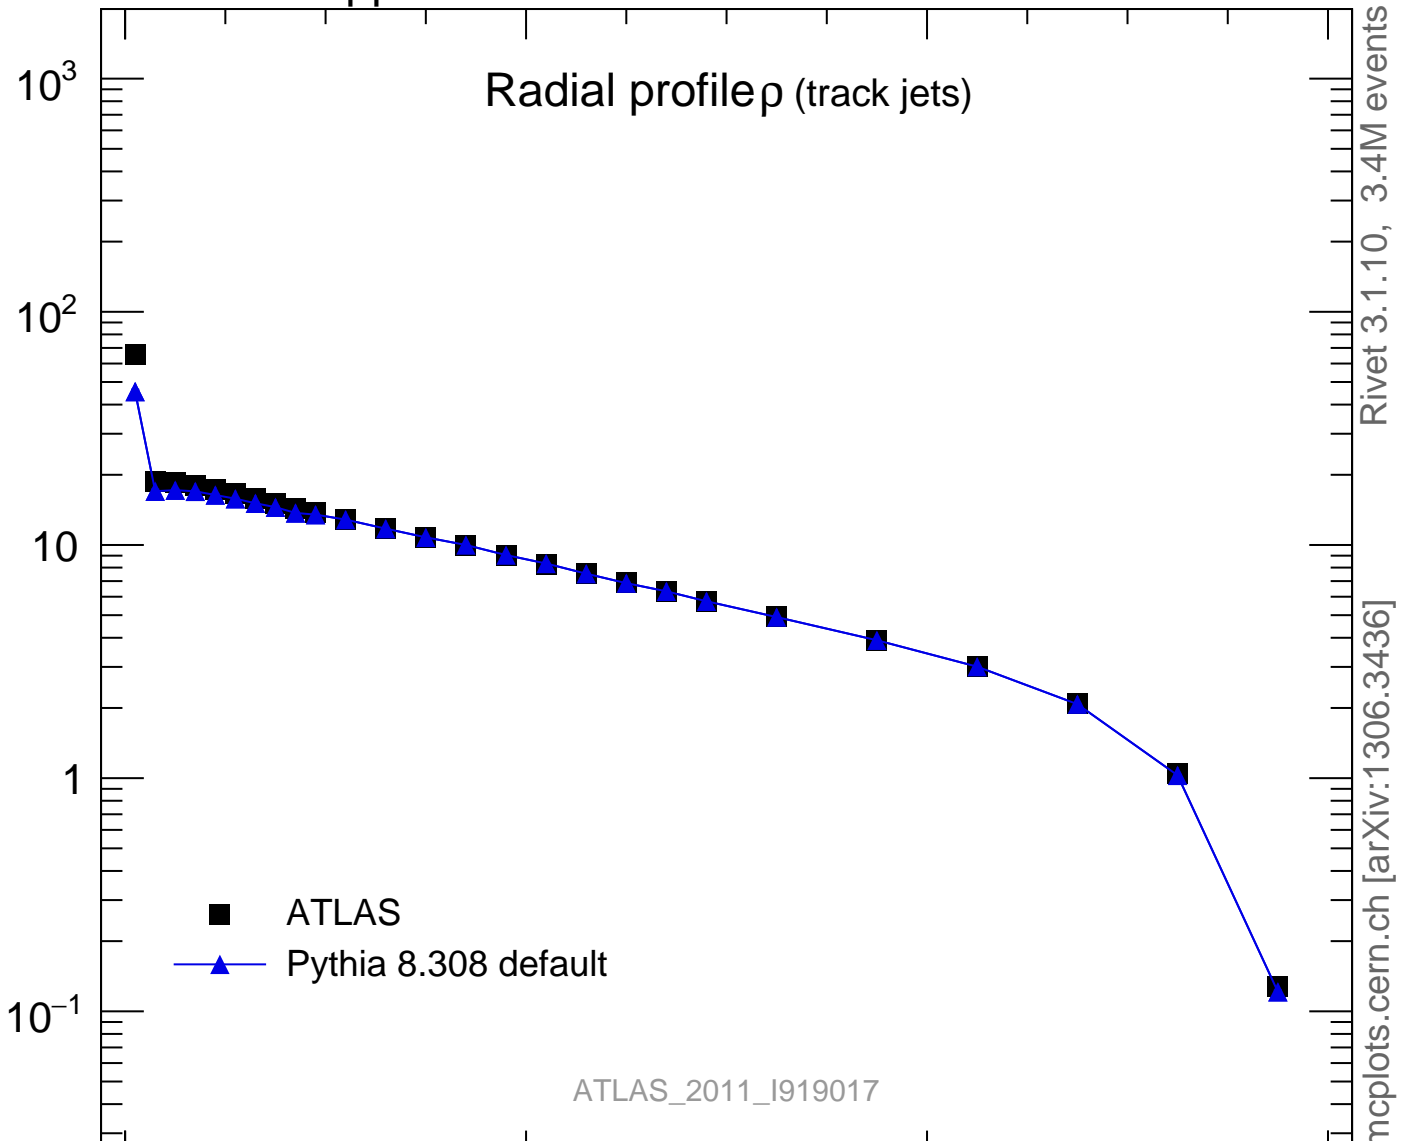

Radial profile ρ (track jets)

Rivet 3.1.10, 3.4M events
mcplots.cern.ch [arXiv:1306.3436]