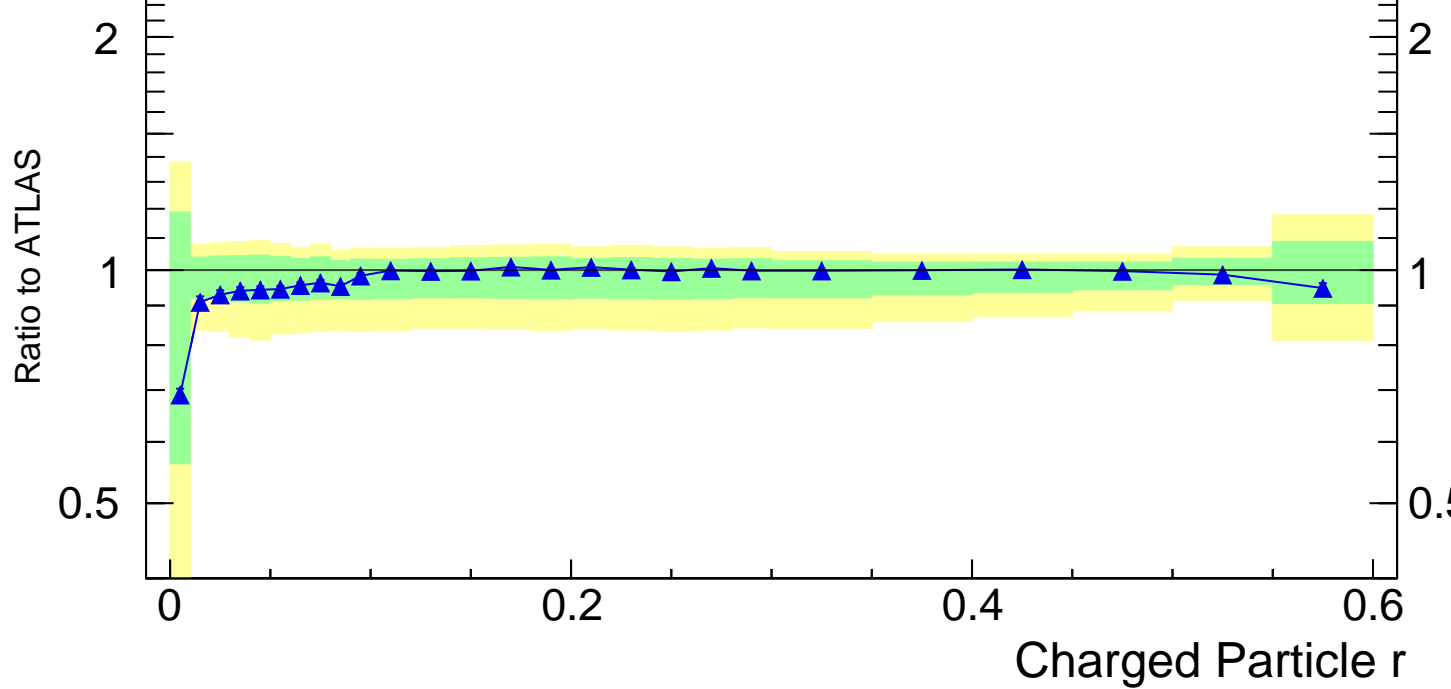

Radial profile ρ (track jets)

Rivet 3.1.10, 3.4M events
mcplots.cern.ch [arXiv:1306.3436]