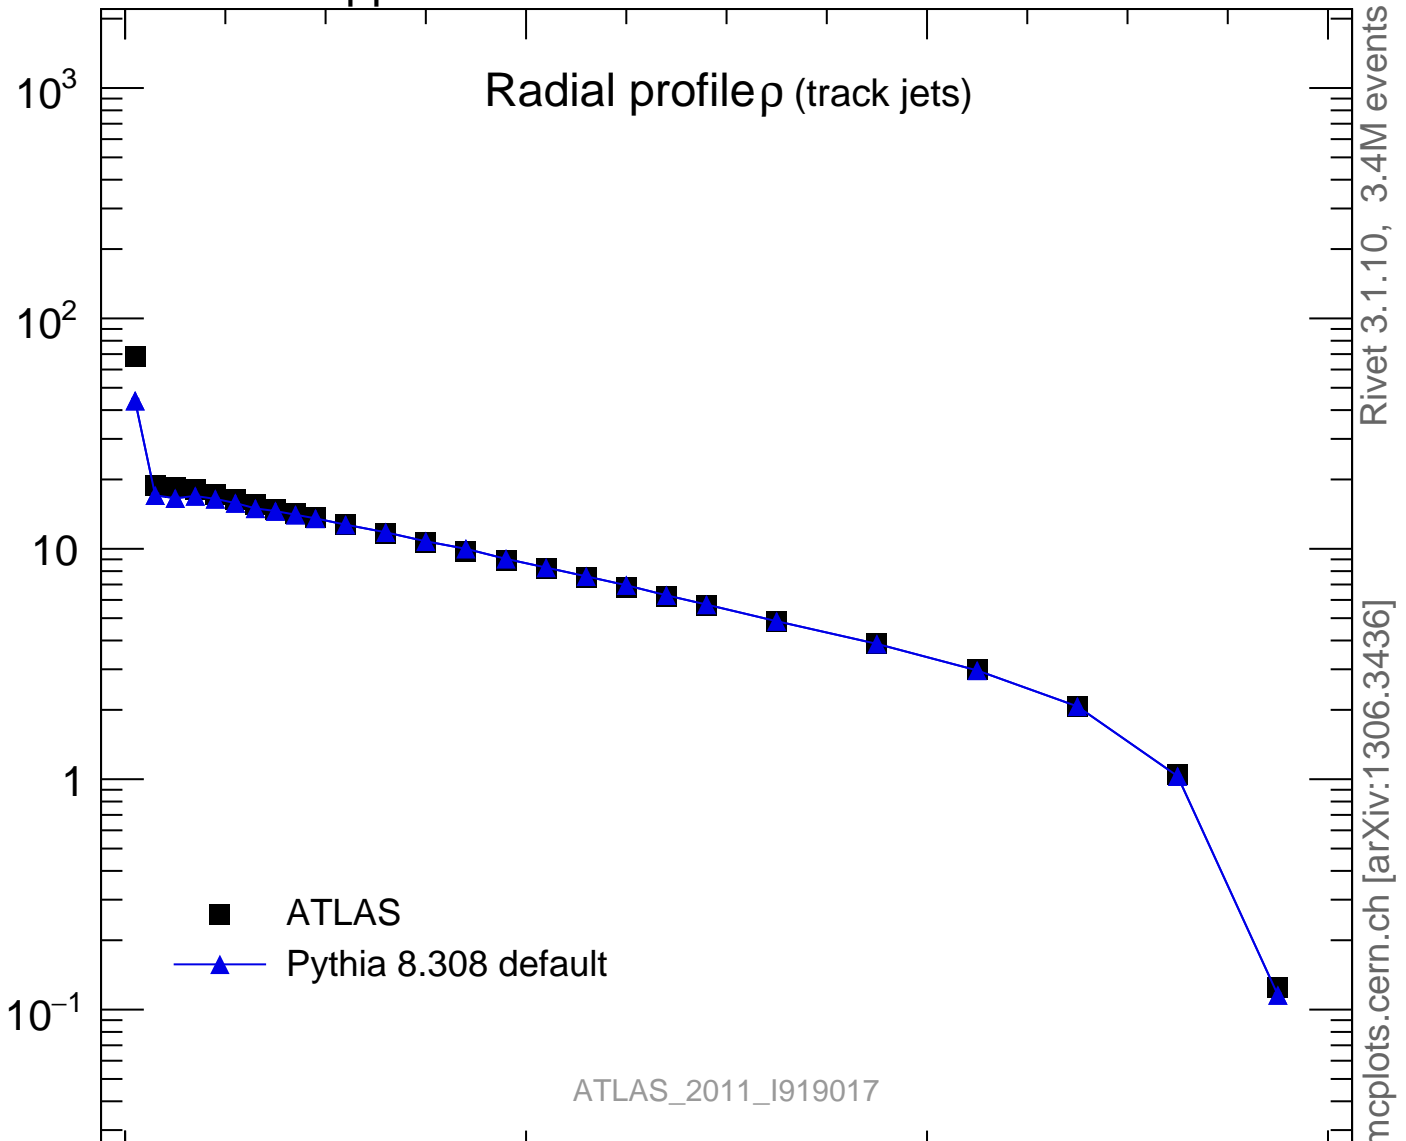

Radial profile ρ (track jets)

Rivet 3.1.10, 3.4M events
mcplots.cern.ch [arXiv:1306.3436]