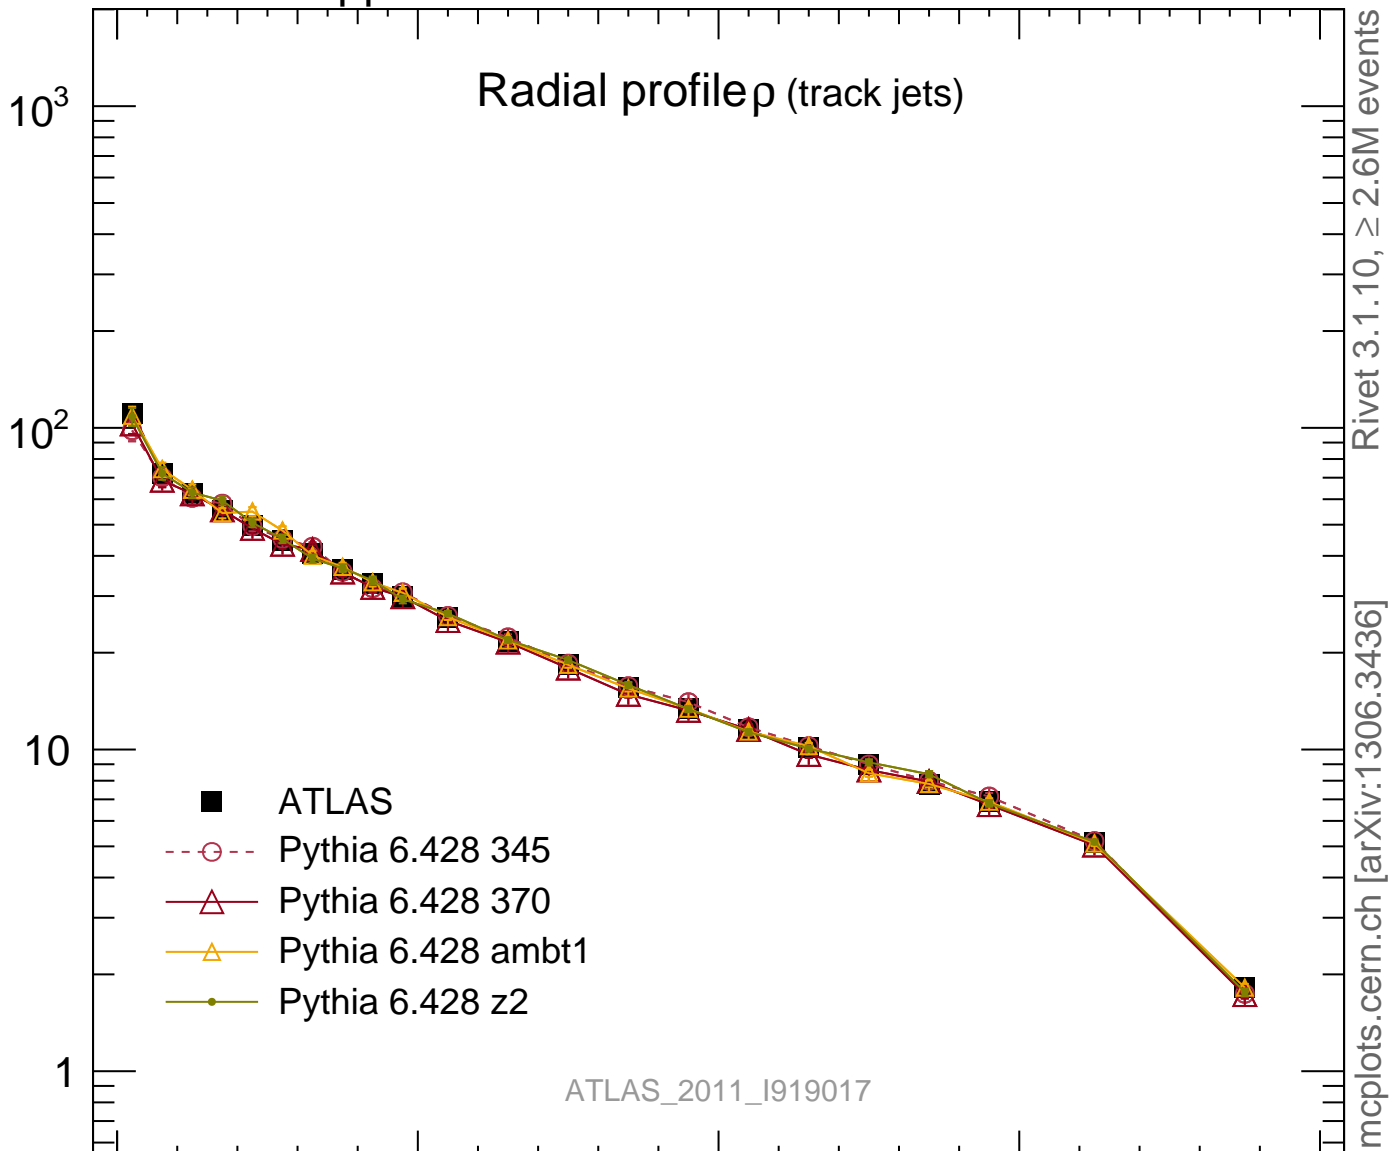

Radial profile ρ (track jets)

Rivet 3.1.10, $\geq 2.6M$ events
mcplots.cern.ch [arXiv:1306.3436]

Ratio to ATLAS

mcplots.cern.ch [arXiv:1306.3436]