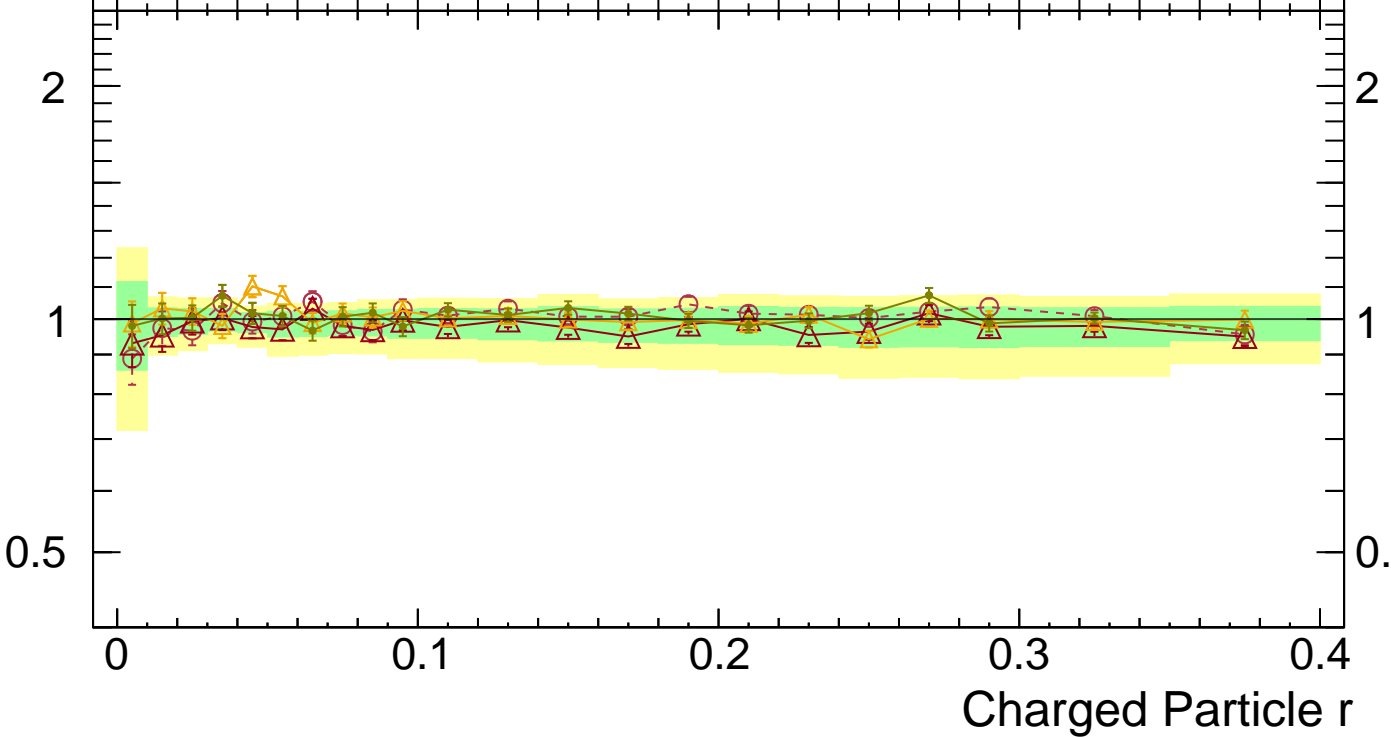

Radial profile ρ (track jets)

Rivet 3.1.10, $\geq 2.6M$ events
mcplots.cern.ch [arXiv:1306.3436]

Ratio to ATLAS

mcplots.cern.ch [arXiv:1306.3436]