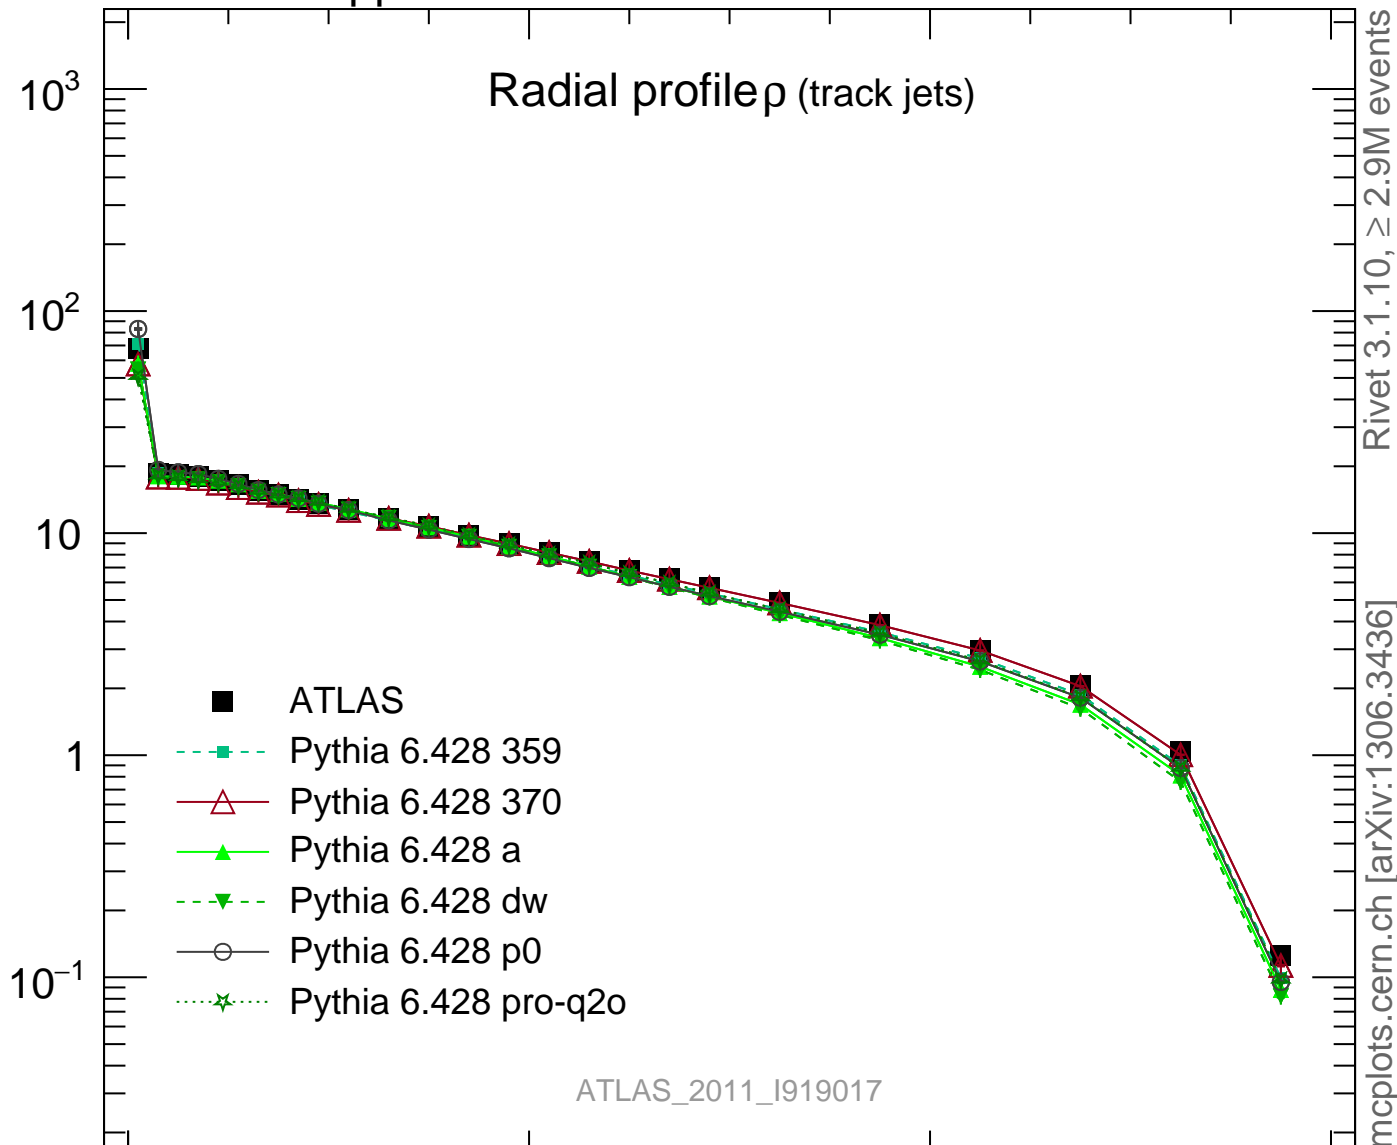

Radial profile ρ (track jets)Rivet 3.1.10, $\geq 2.9M$ events

mcplots.cern.ch [arXiv:1306.3436]