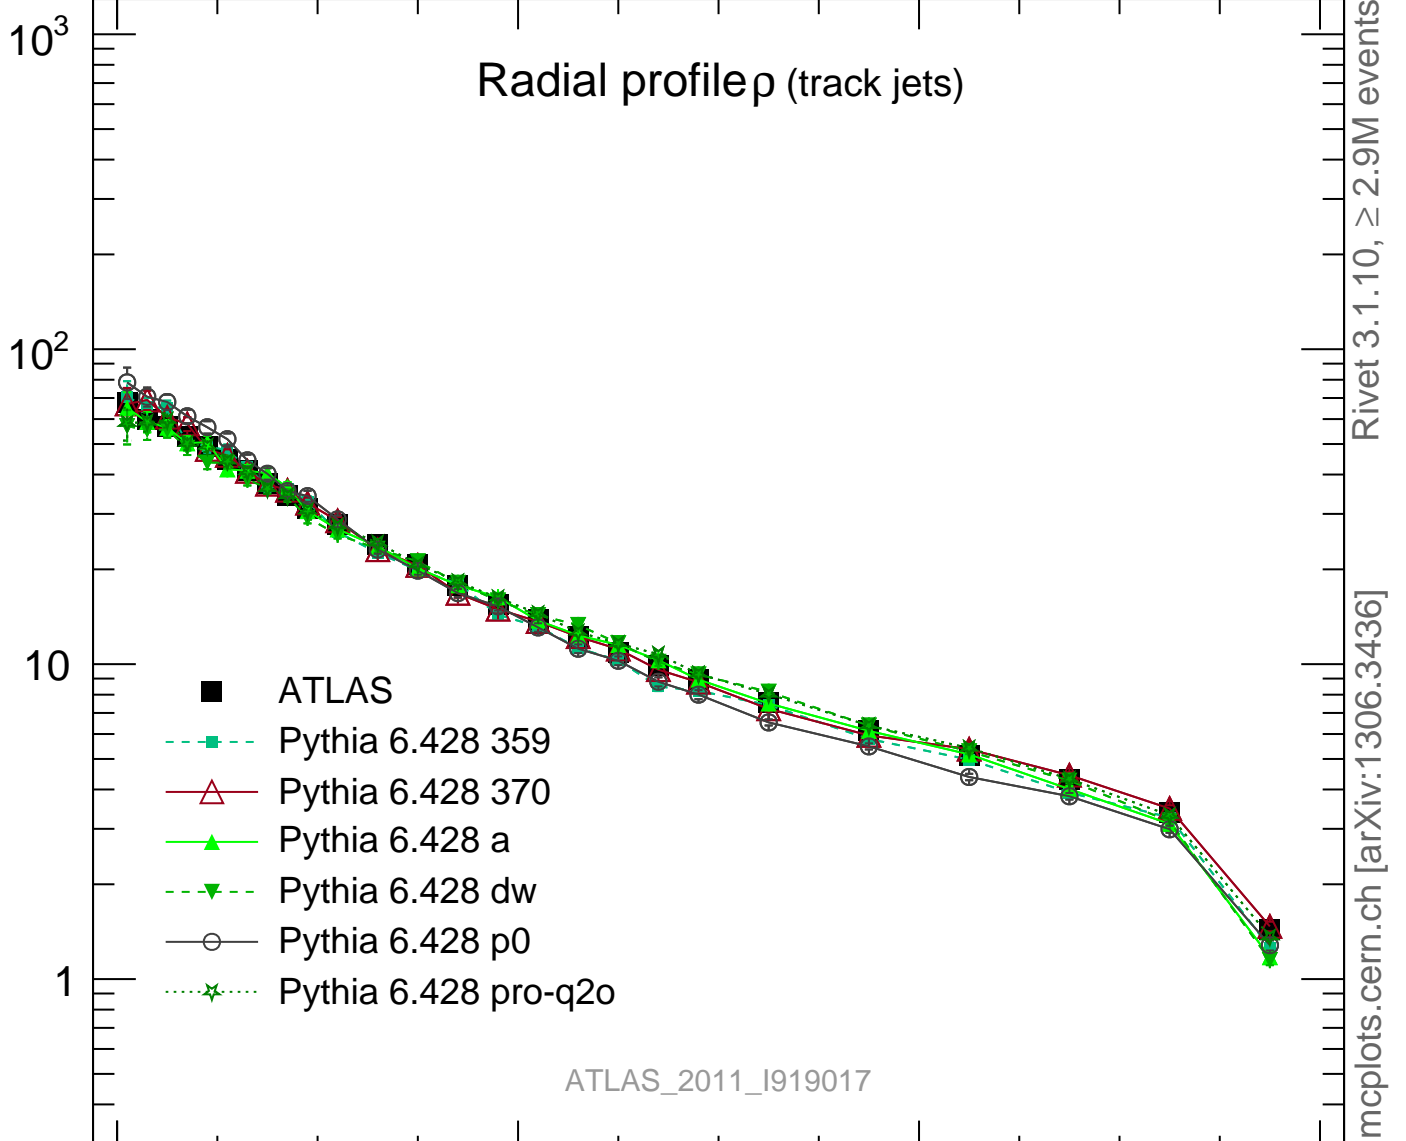

Radial profile ρ (track jets)

Rivet 3.1.10, $\geq 2.9M$ events
mcplots.cern.ch [arXiv:1306.3436]

ATLAS_2011_I919017