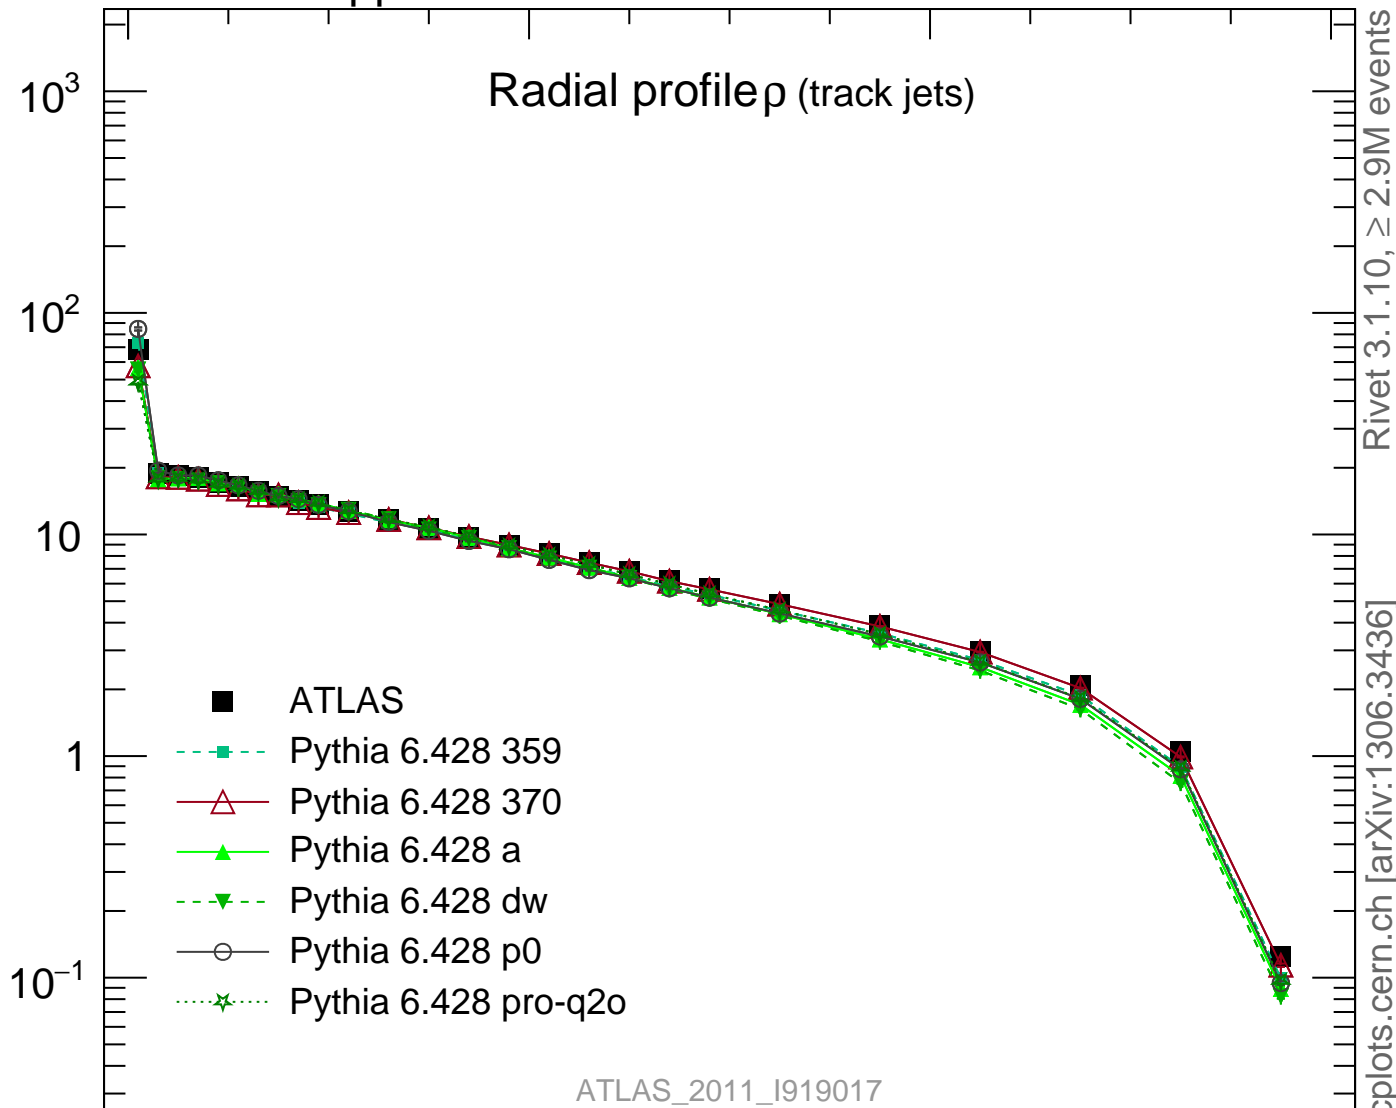

Radial profile ρ (track jets)Rivet 3.1.10, $\geq 2.9M$ events

mcplots.cern.ch [arXiv:1306.3436]