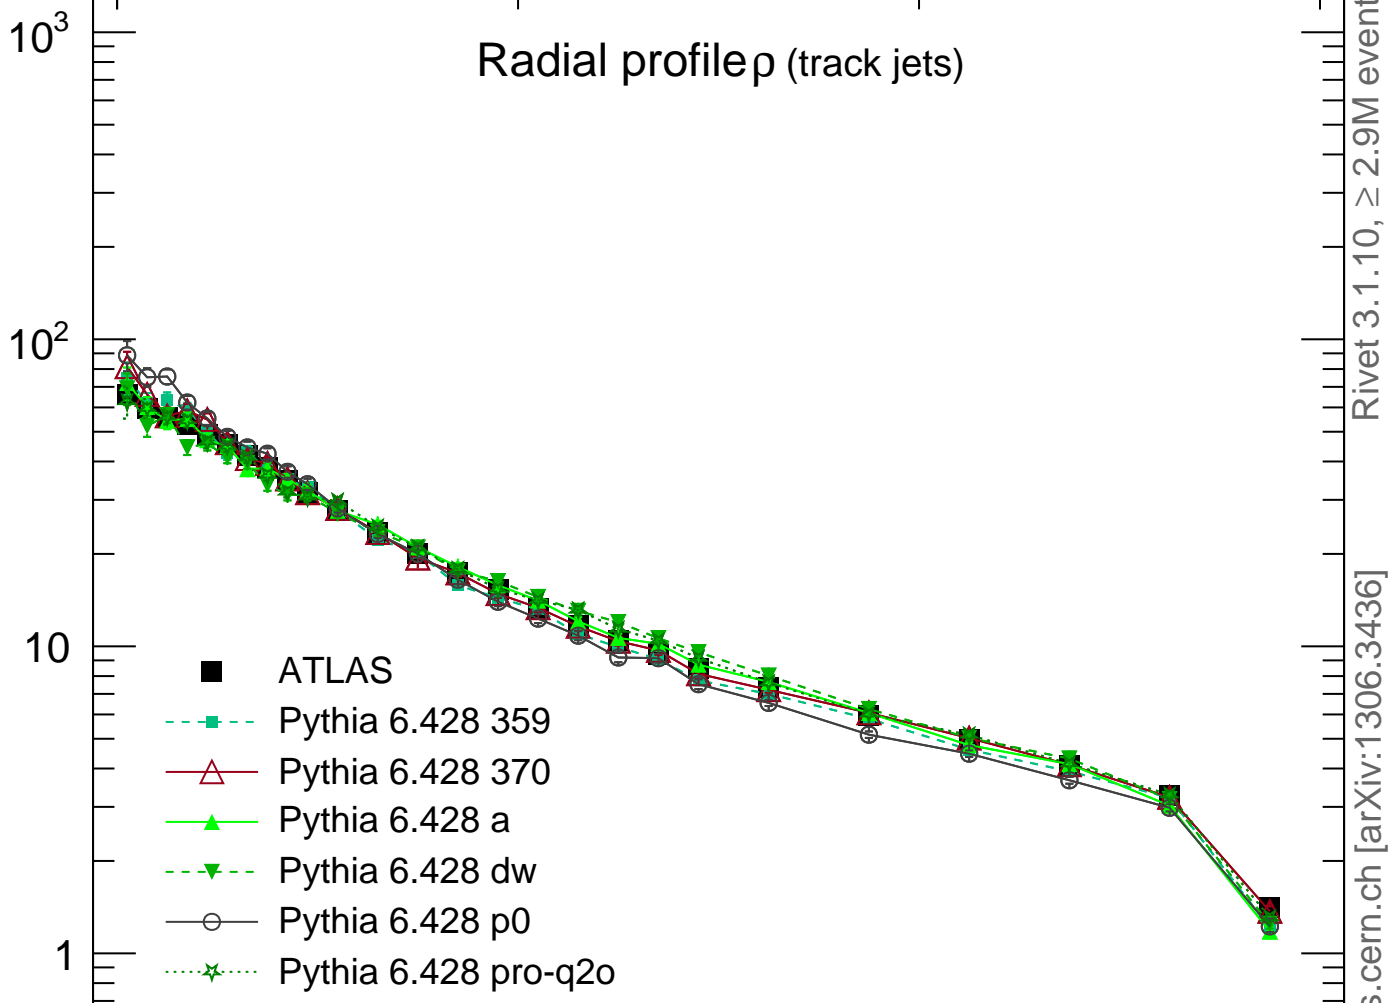

Radial profile ρ (track jets)

Rivet 3.1.10, $\geq 2.9M$ events

mcplots.cern.ch [arXiv:1306.3436]

ATLAS_2011_I919017