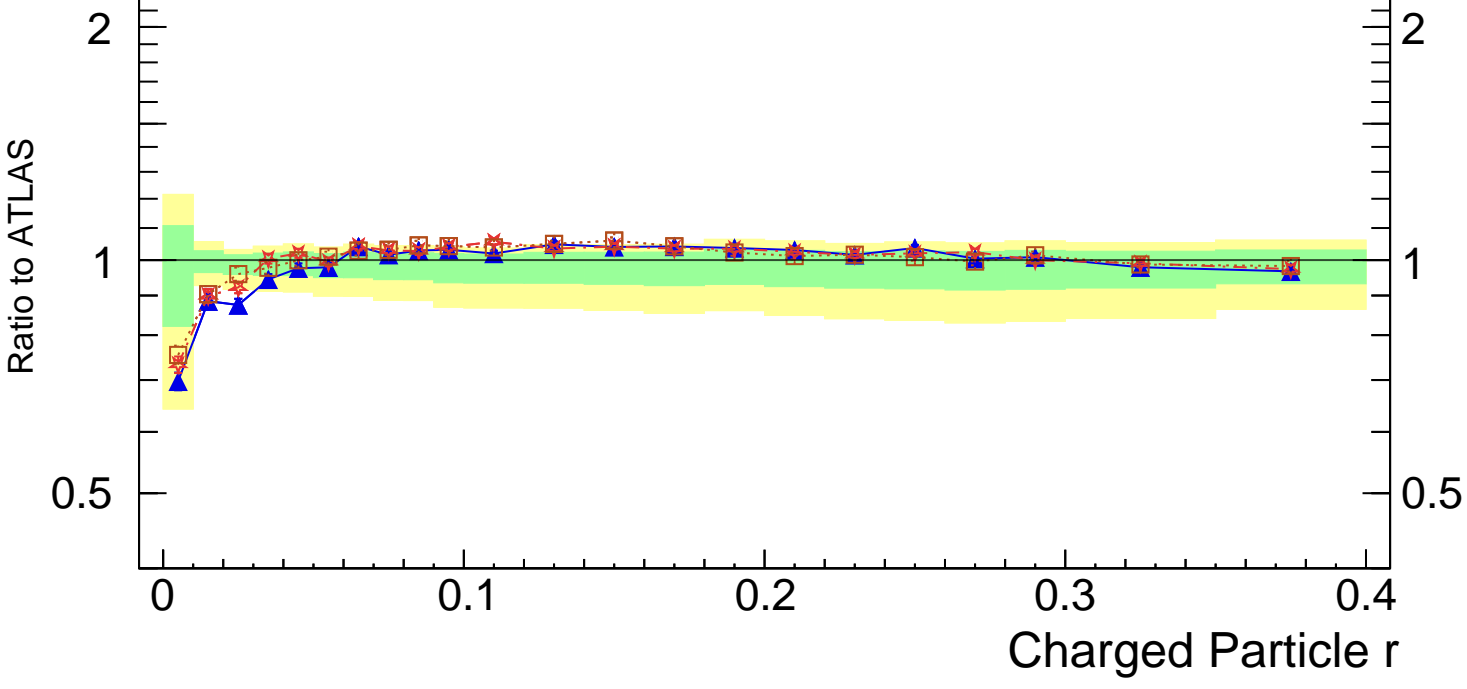

Radial profile ρ (track jets)

ATLAS_2011_I919017

Rivet 3.1.10, $\geq 2.4M$ events
mcplots.cern.ch [arXiv:1306.3436]