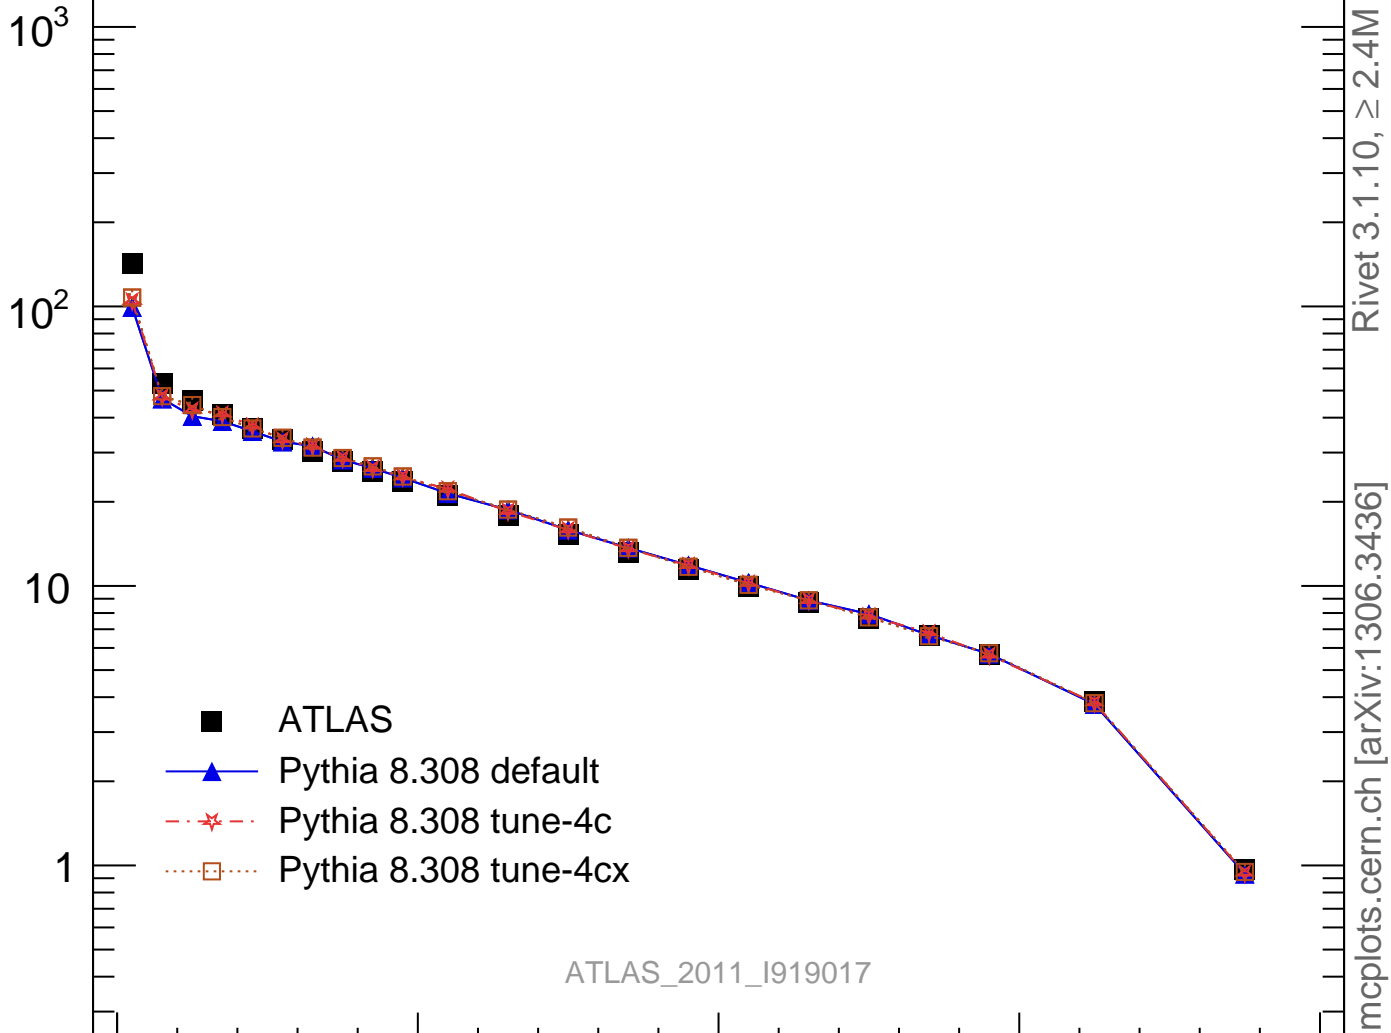

Radial profile ρ (track jets)

ATLAS_2011_I919017

Rivet 3.1.10, $\geq 2.4M$ events
mcplots.cern.ch [arXiv:1306.3436]