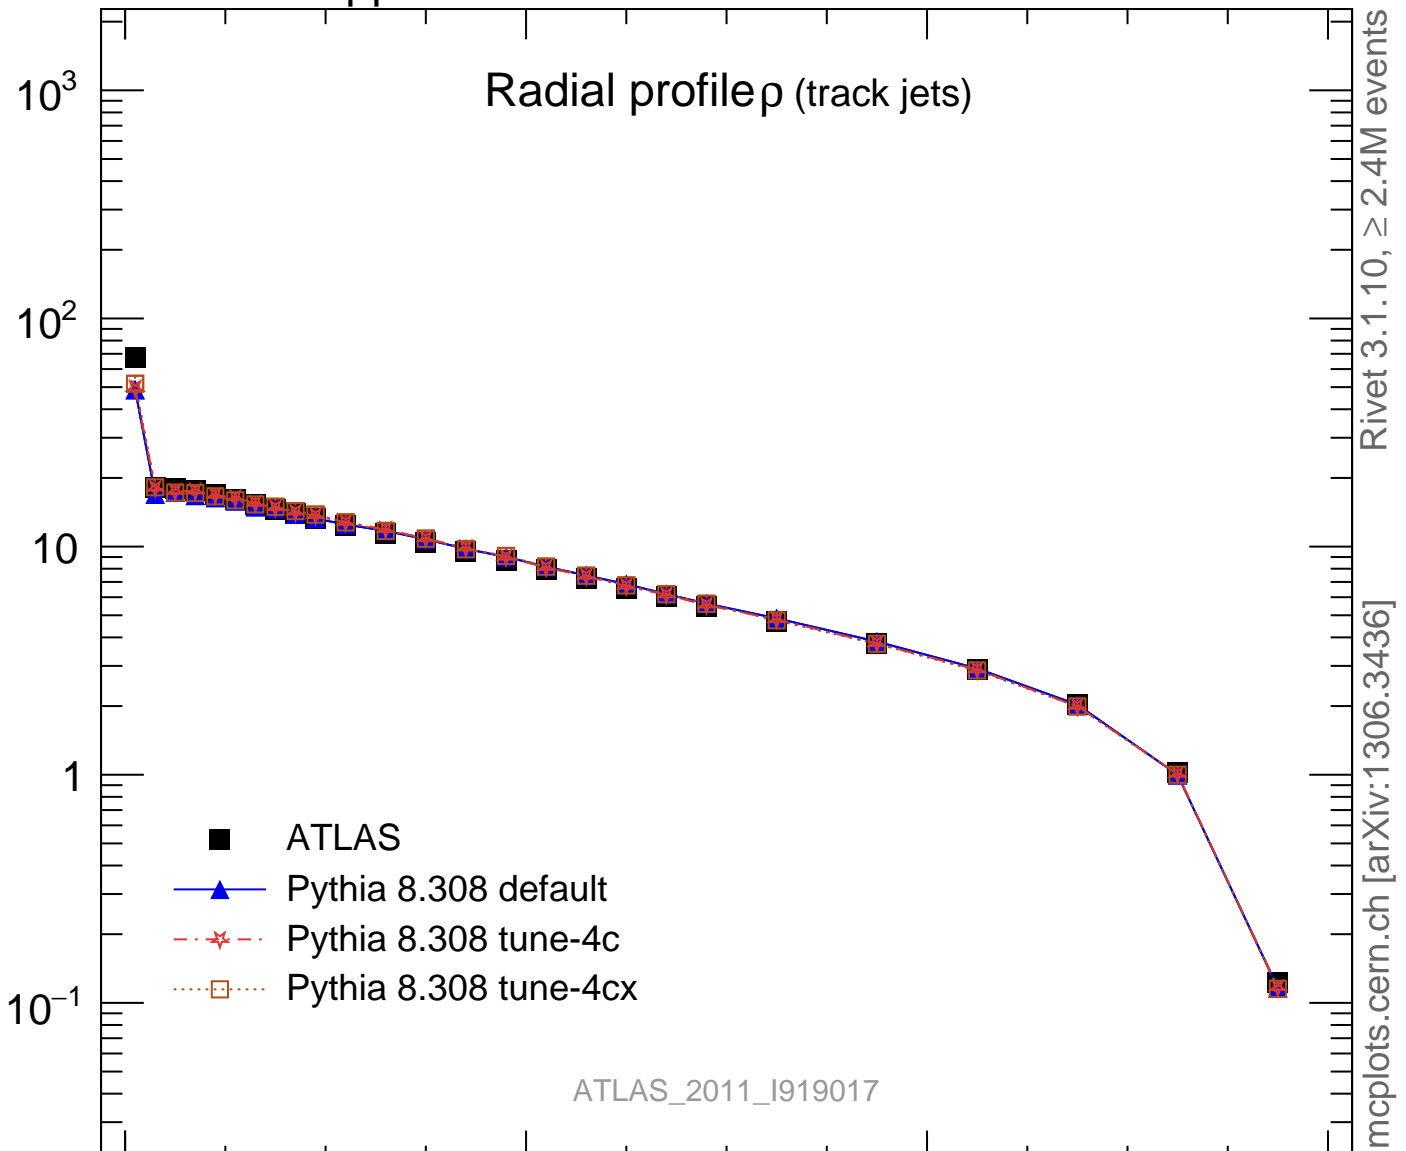

Radial profile ρ (track jets)

Rivet 3.1.10, ≥ 2.4 M events
mcplots.cern.ch [arXiv:1306.3436]

ATLAS_2011_I919017