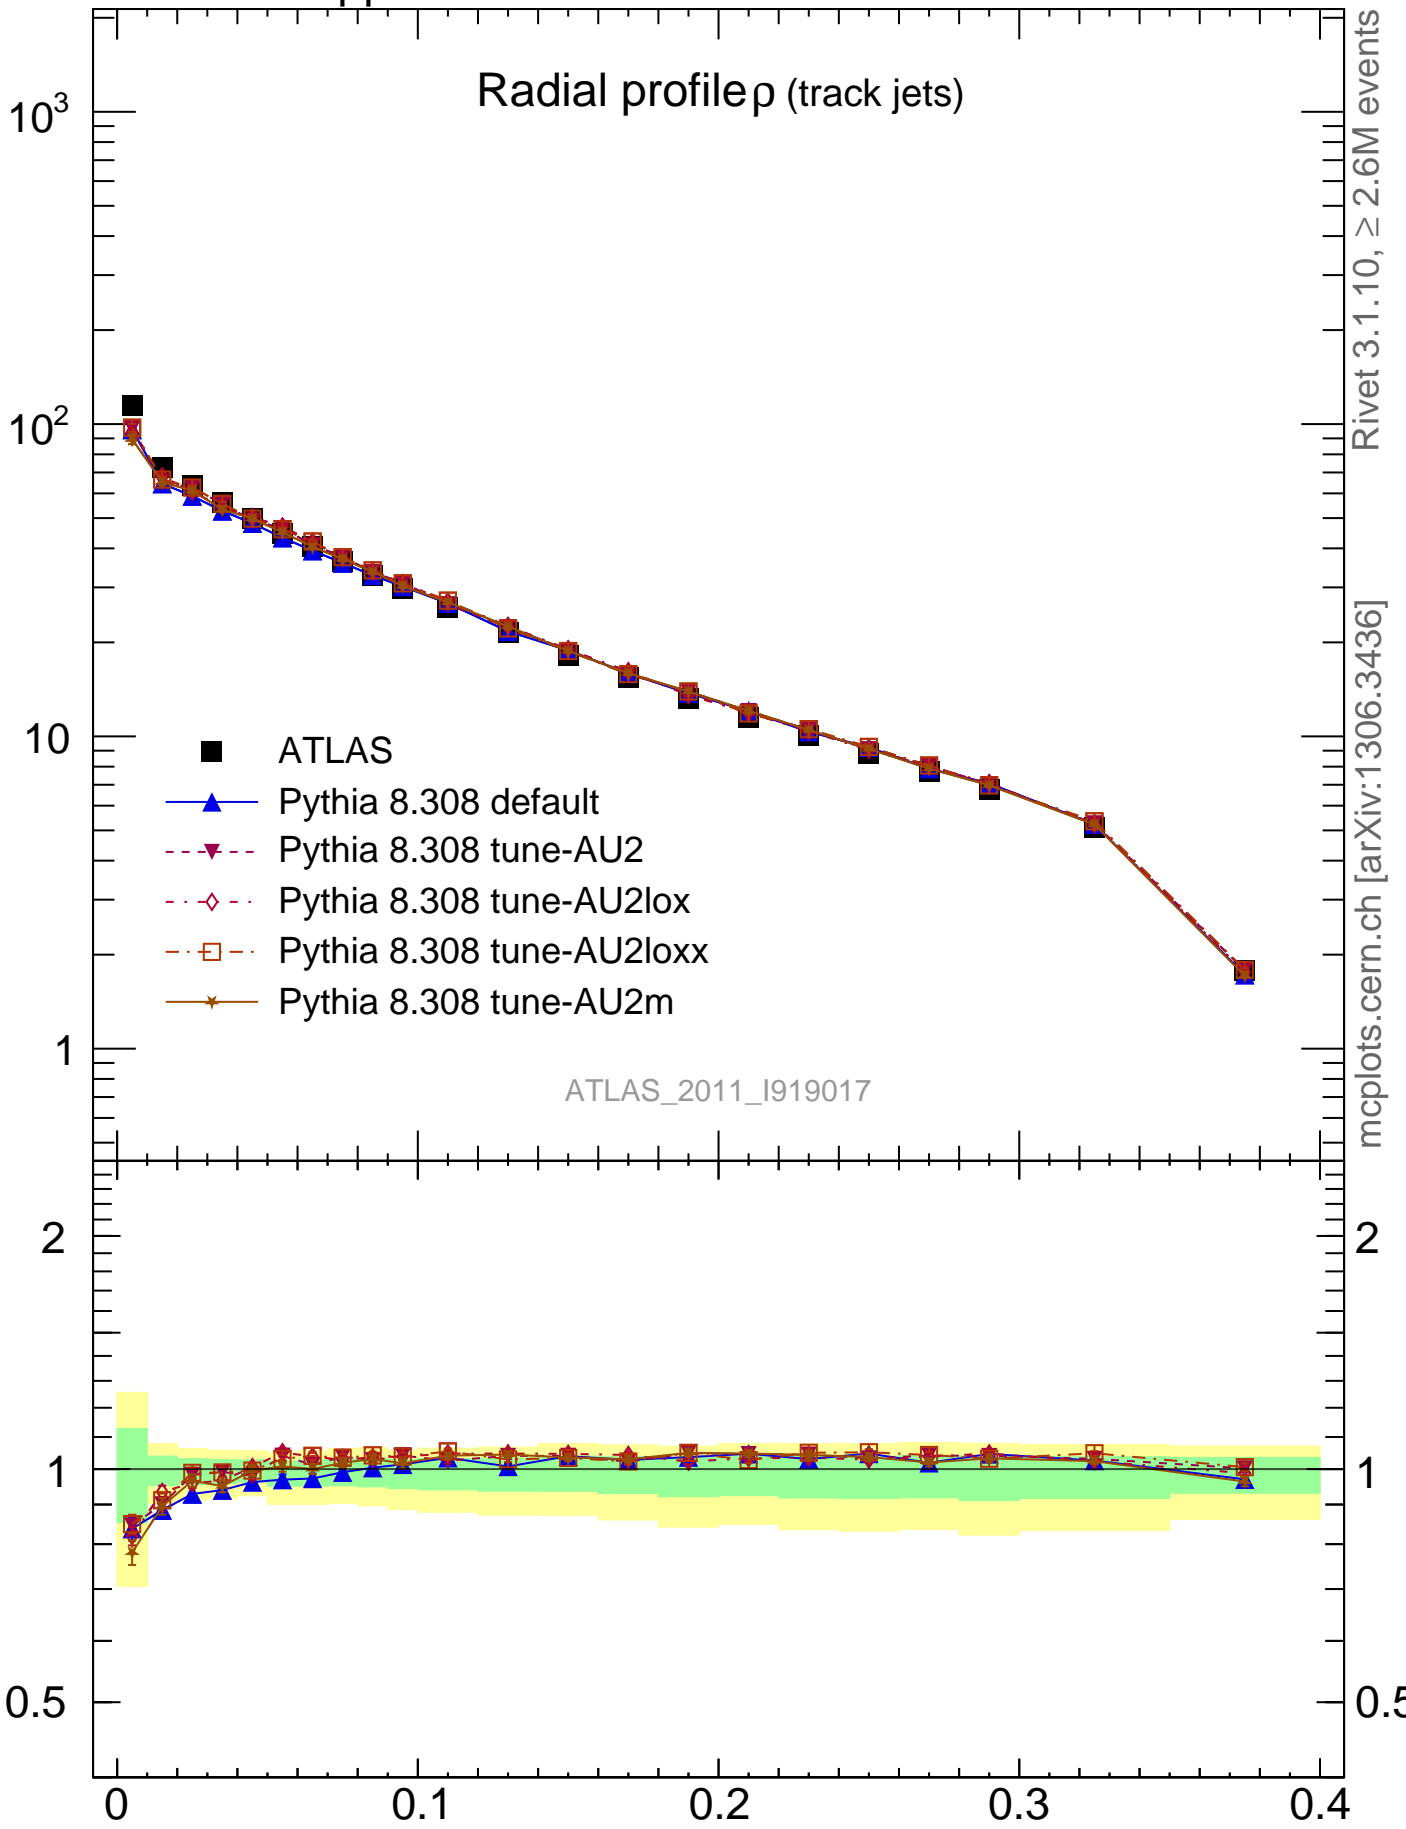

Radial profile ρ (track jets)

Rivet 3.1.10, $\geq 2.6M$ events
mcplots.cern.ch [arXiv:1306.3436]

ATLAS_2011_I919017