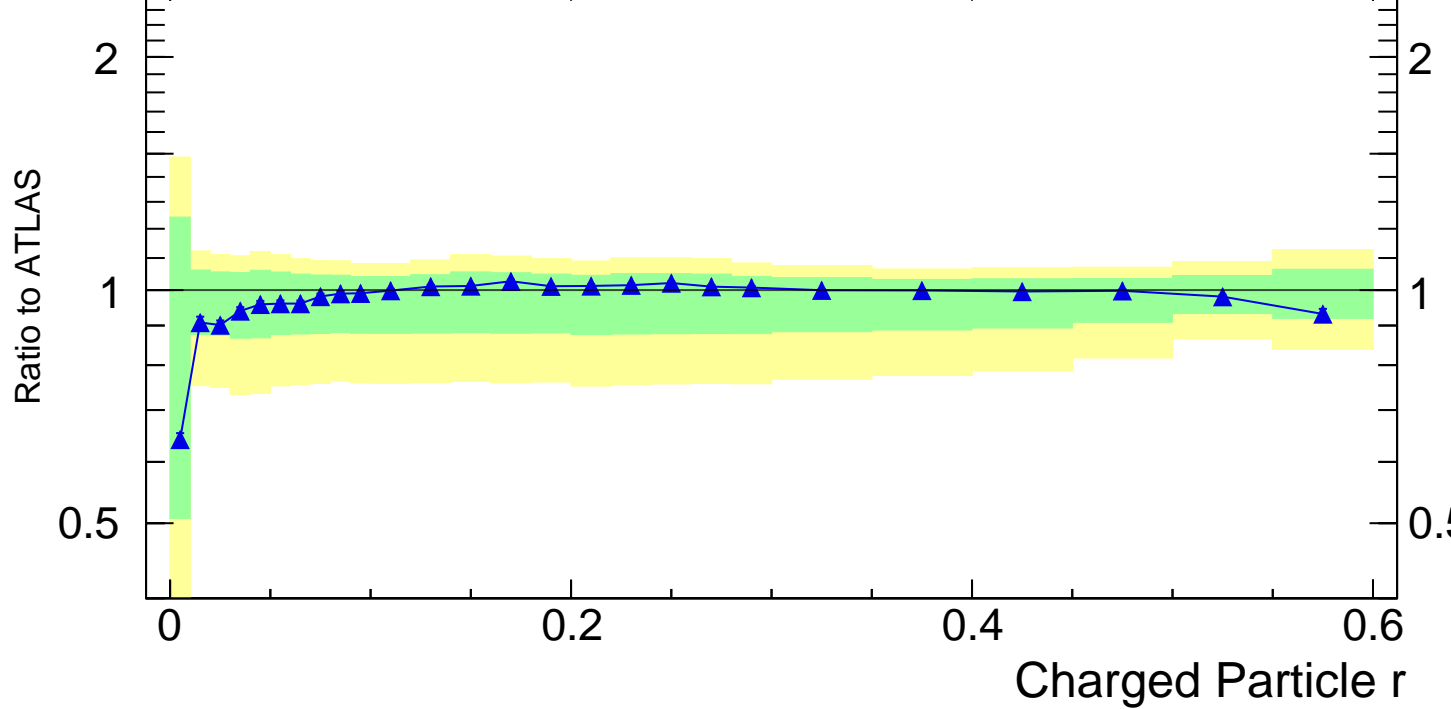

Radial profile ρ (track jets)

Rivet 3.1.10, 3.4M events
mcplots.cern.ch [arXiv:1306.3436]