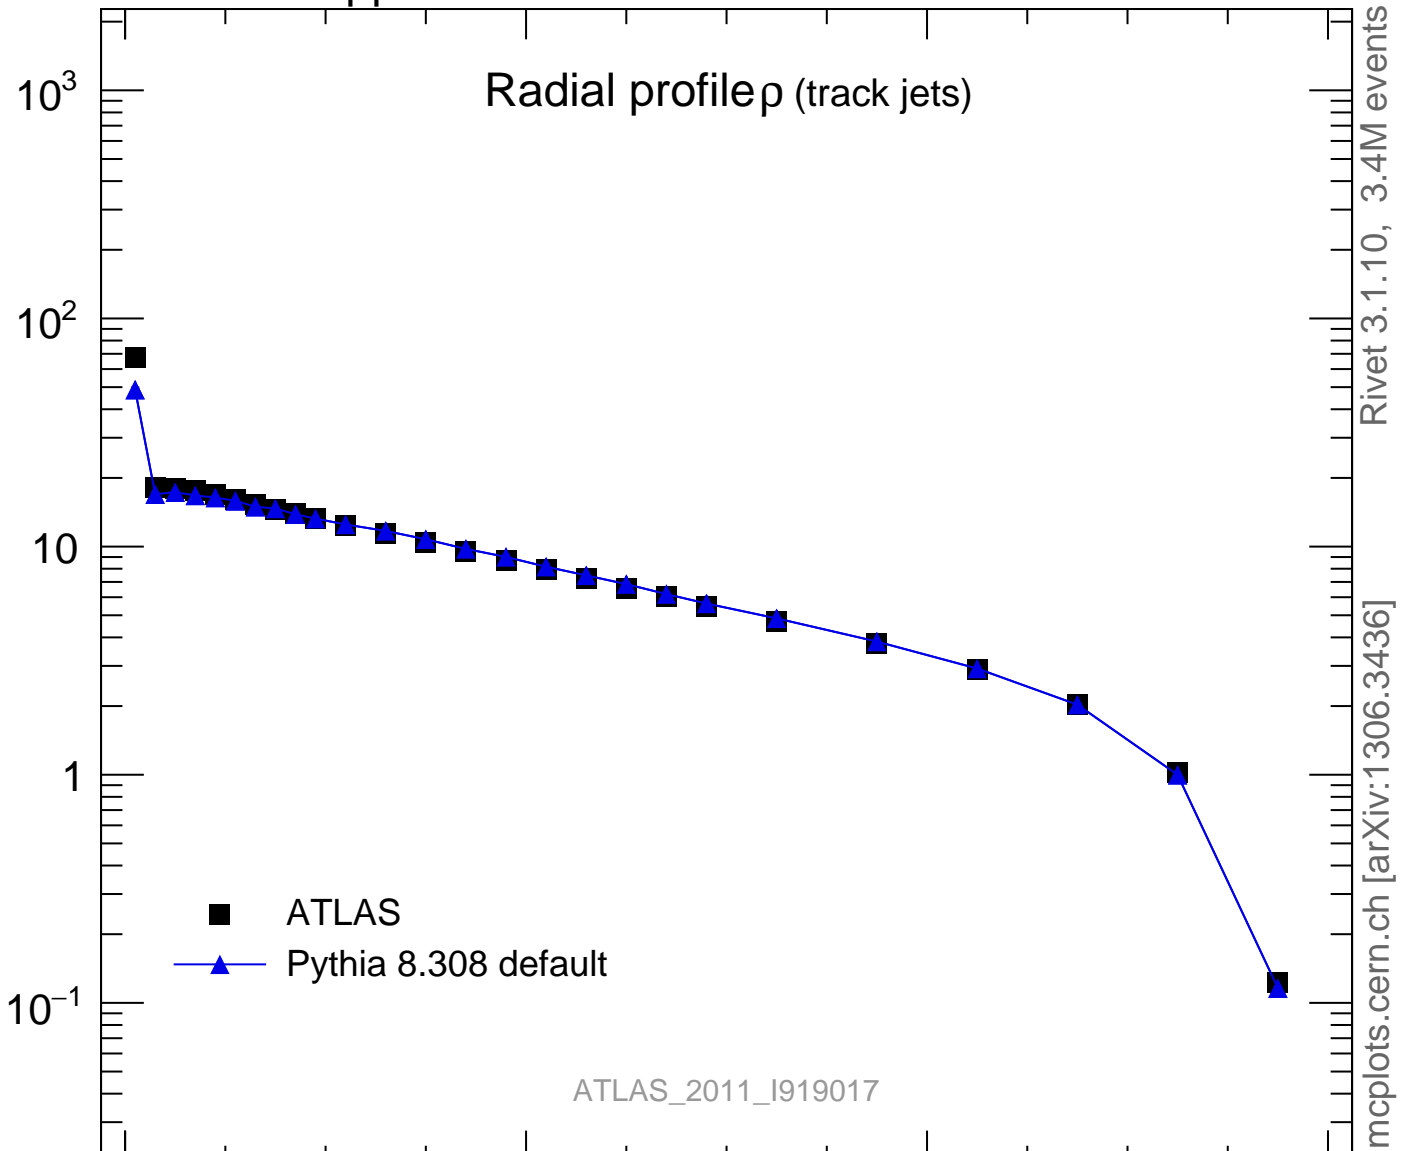

Radial profile ρ (track jets)

Rivet 3.1.10, 3.4M events
mcplots.cern.ch [arXiv:1306.3436]