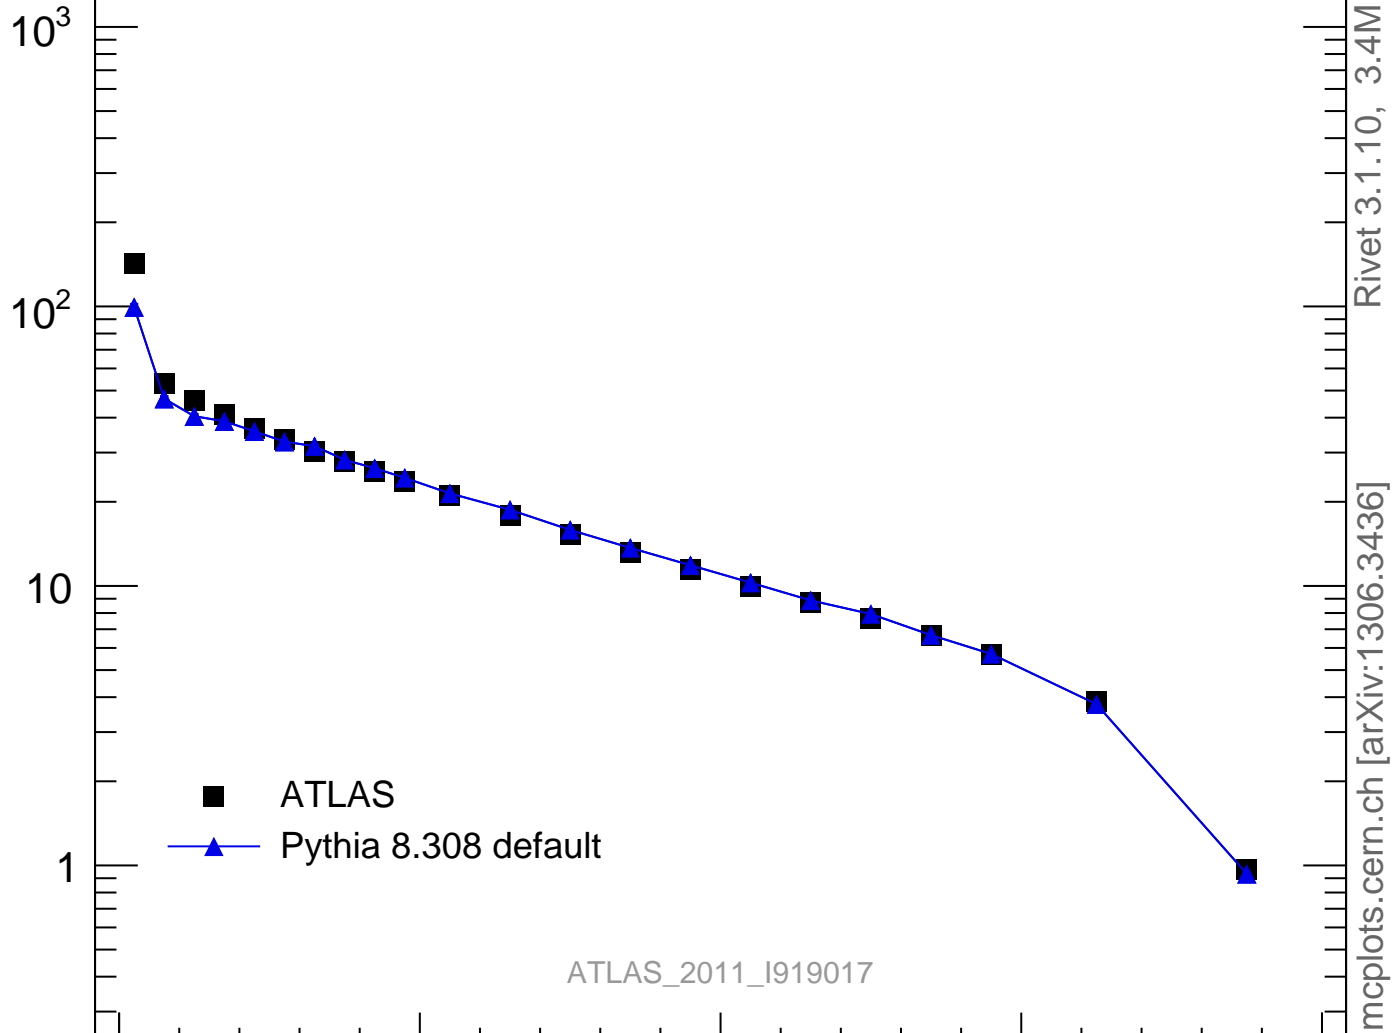

Radial profile ρ (track jets)

ATLAS_2011_I919017

Rivet 3.1.10, 3.4M events
mcplots.cern.ch [arXiv:1306.3436]