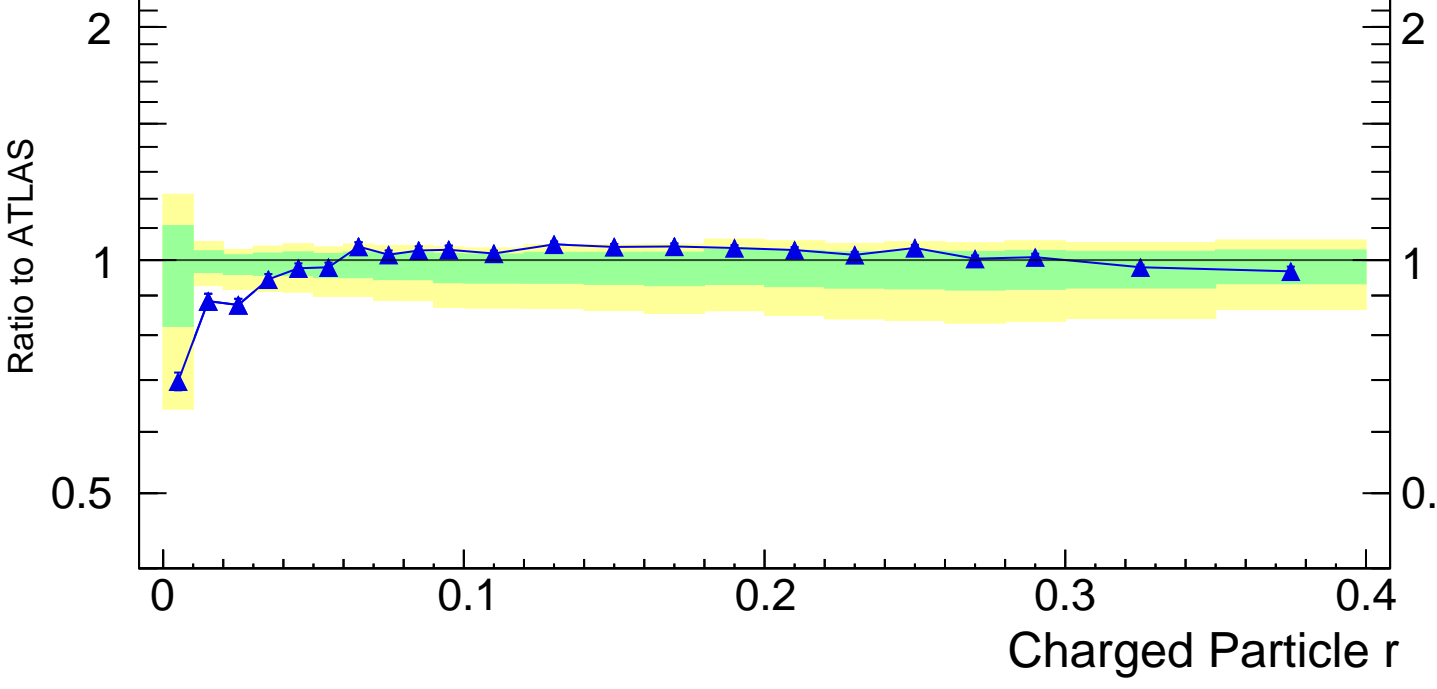

Radial profile ρ (track jets)

ATLAS_2011_I919017

Rivet 3.1.10, 3.4M events
mcplots.cern.ch [arXiv:1306.3436]