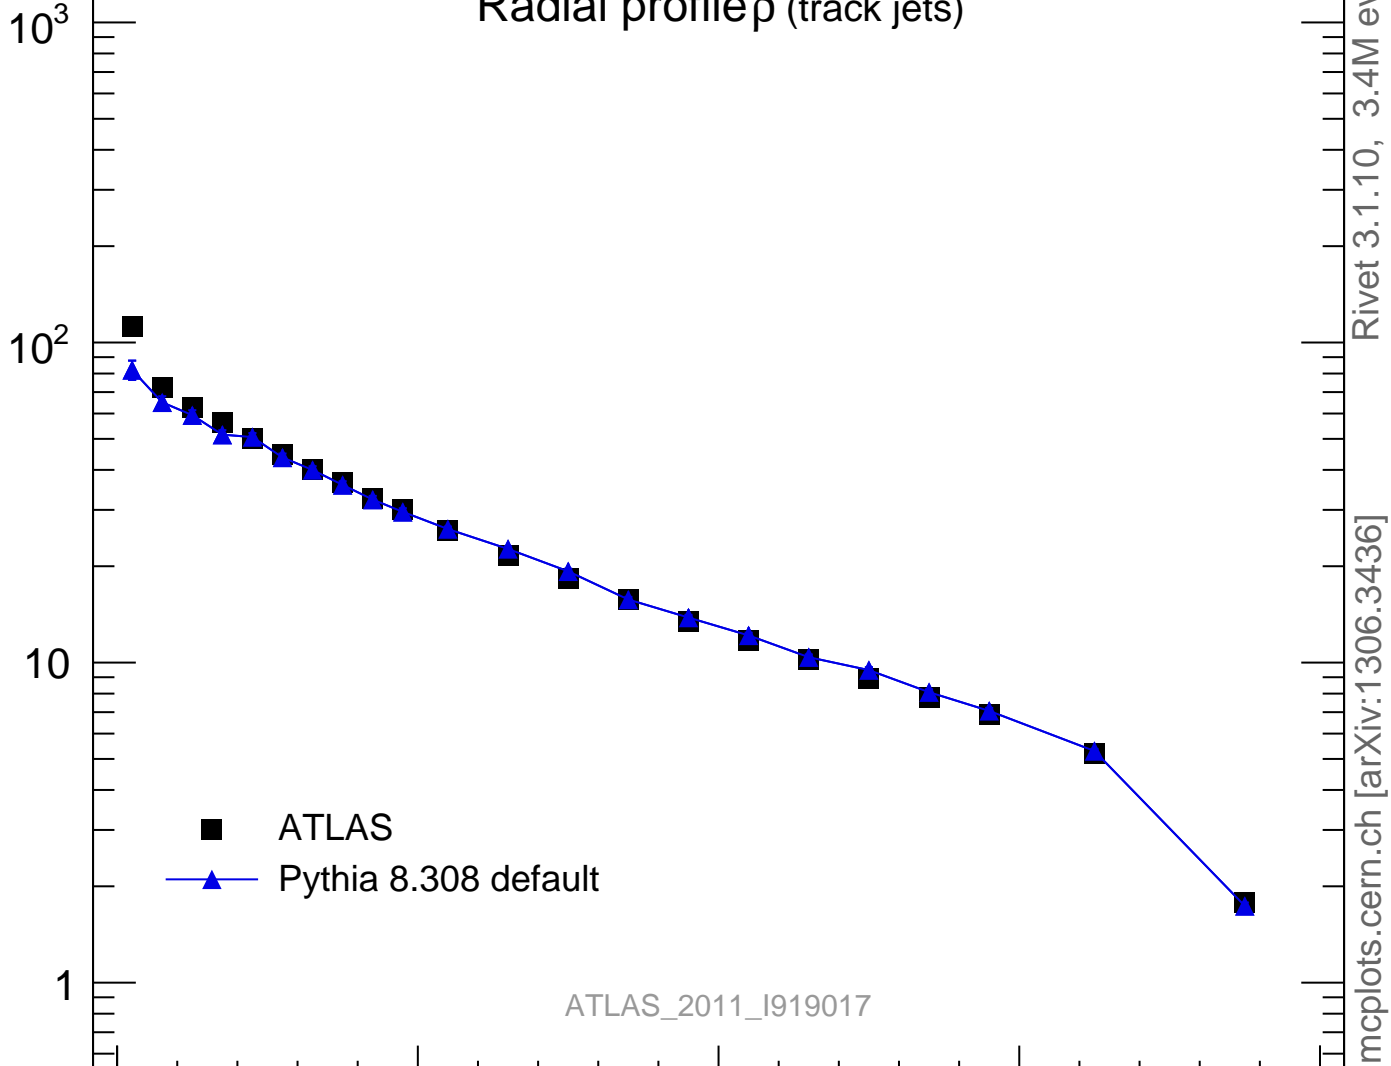

Radial profile ρ (track jets)

ATLAS_2011_I919017

Rivet 3.1.10, 3.4M events
mcplots.cern.ch [arXiv:1306.3436]