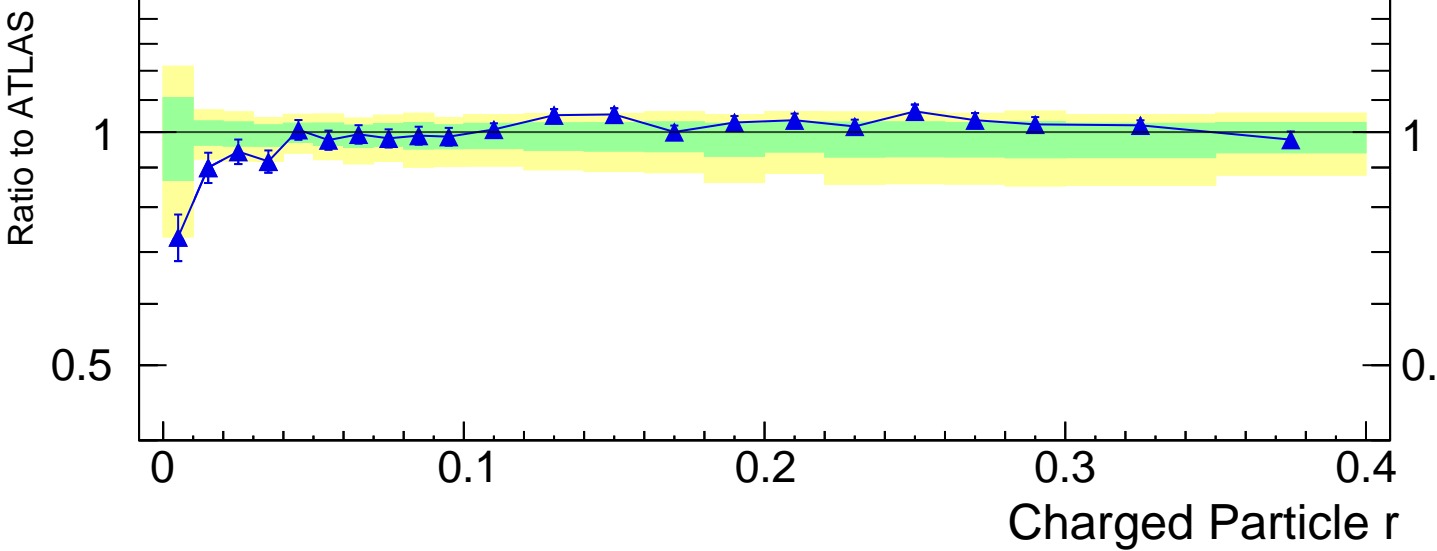

Radial profile ρ (track jets)

ATLAS_2011_I919017

Rivet 3.1.10, 3.4M events
mcplots.cern.ch [arXiv:1306.3436]