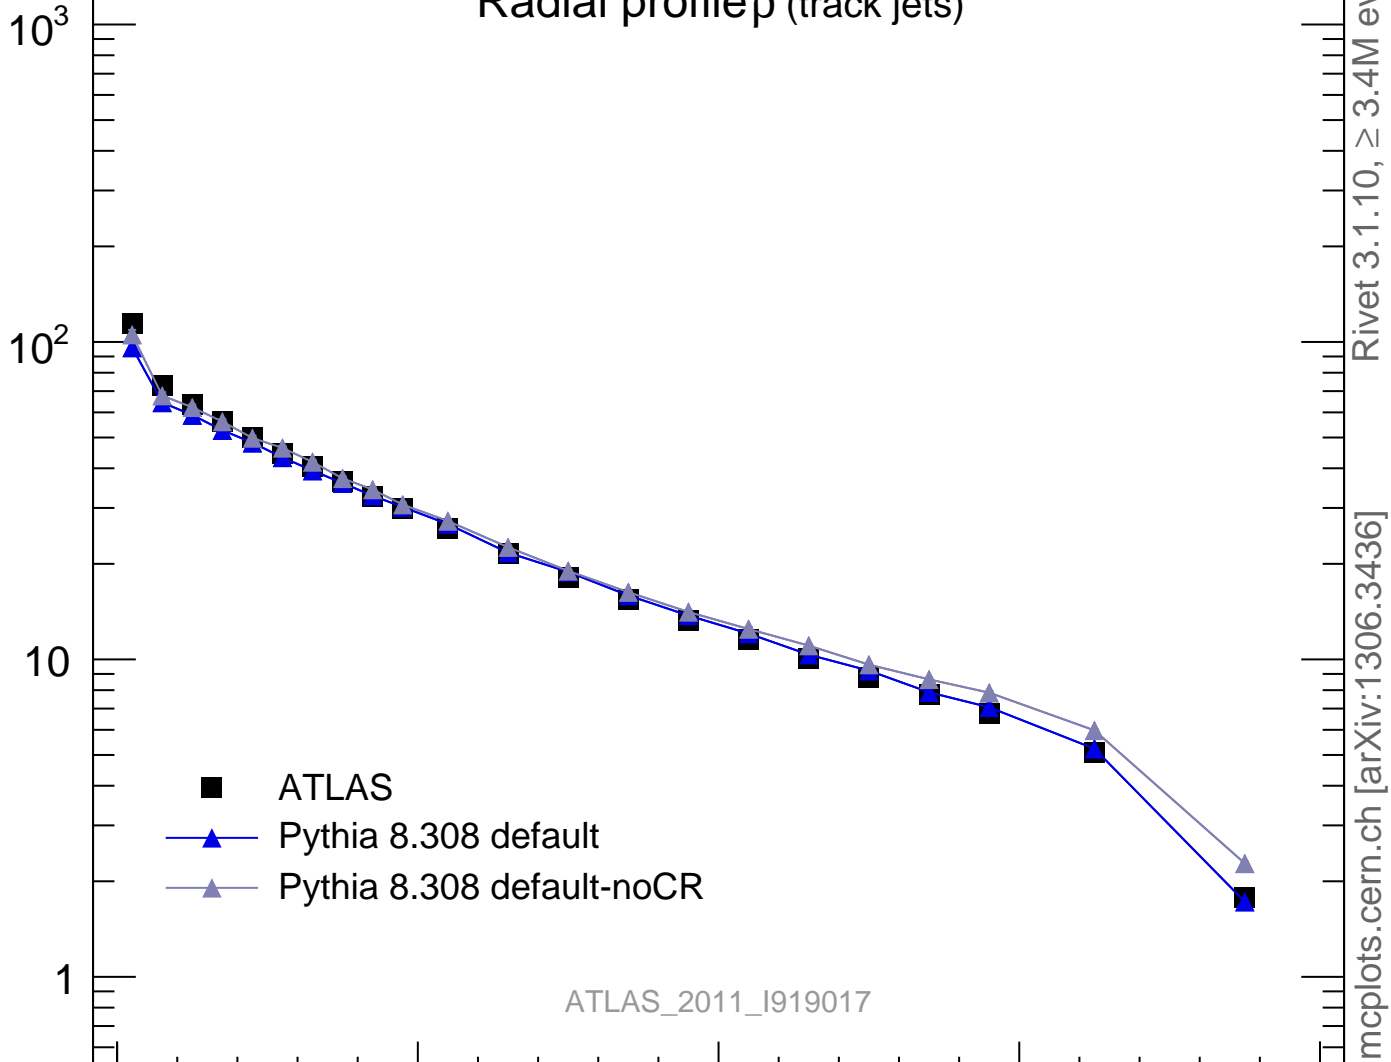

Radial profile ρ (track jets)

Rivet 3.1.10, $\geq 3.4M$ events
mcplots.cern.ch [arXiv:1306.3436]