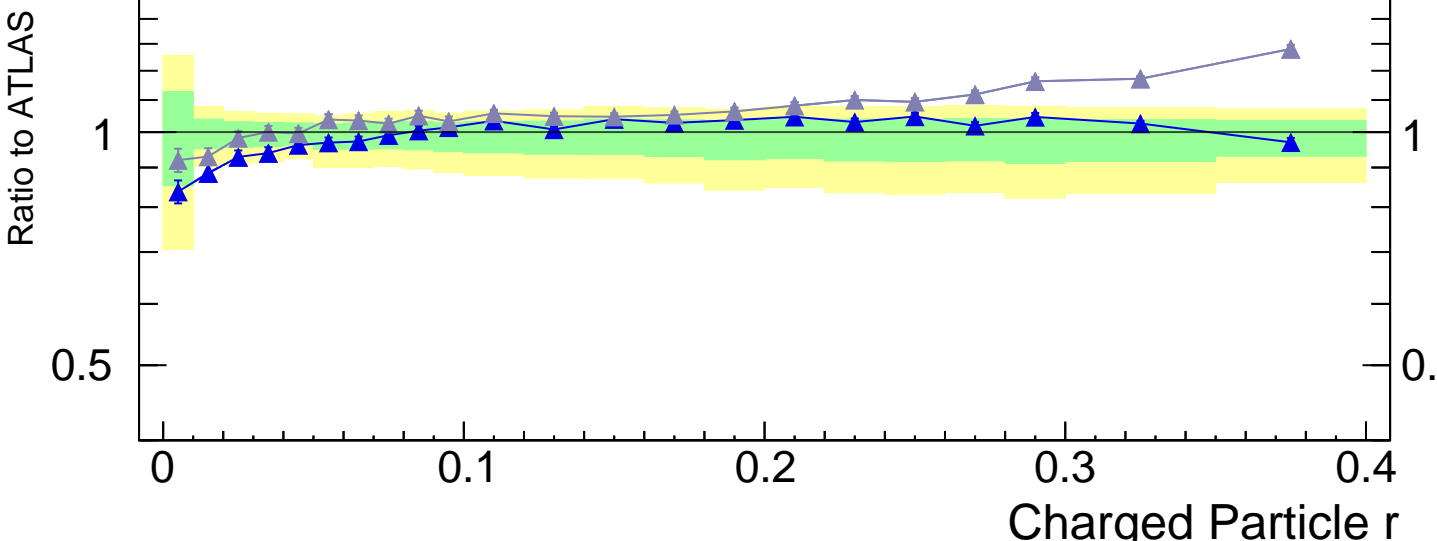

Radial profile ρ (track jets)

Rivet 3.1.10, $\geq 3.4M$ events
mcplots.cern.ch [arXiv:1306.3436]