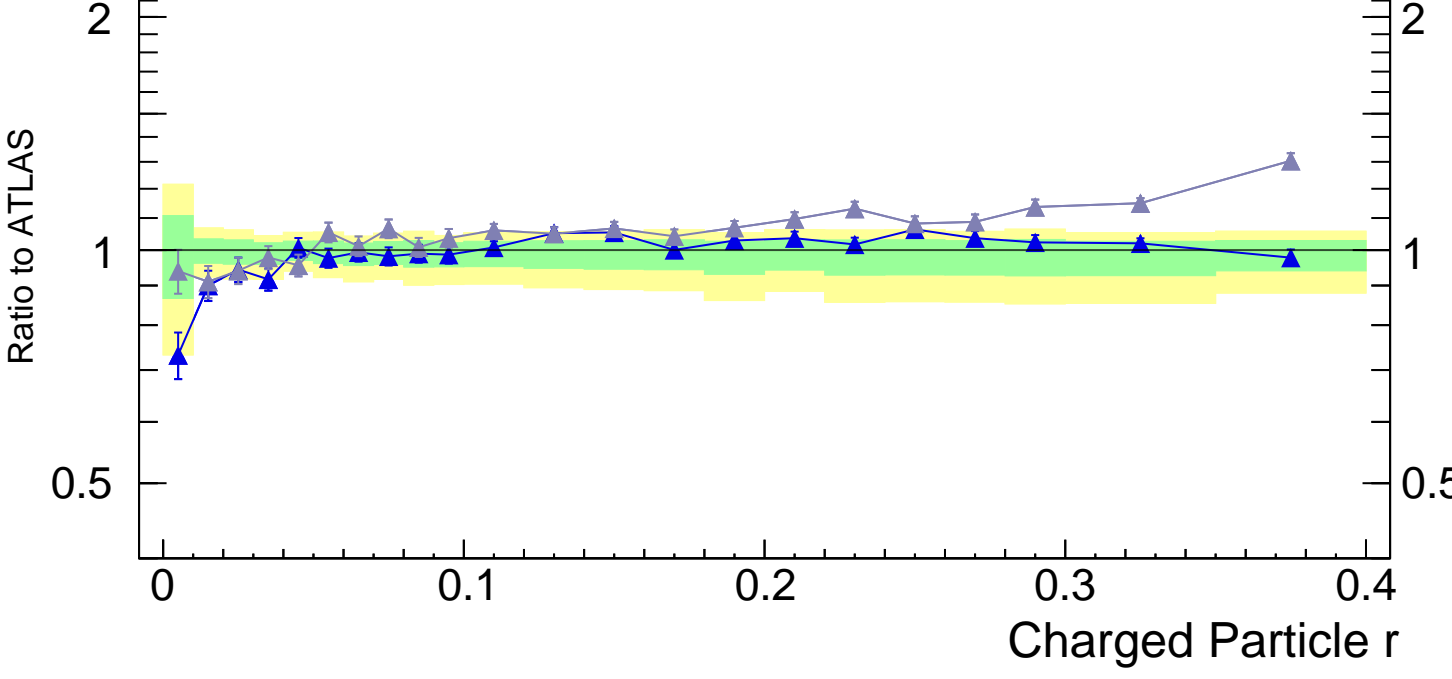

Radial profile ρ (track jets)

ATLAS_2011_I919017

Rivet 3.1.10, ≥ 3.4 M events
mcplots.cern.ch [arXiv:1306.3436]