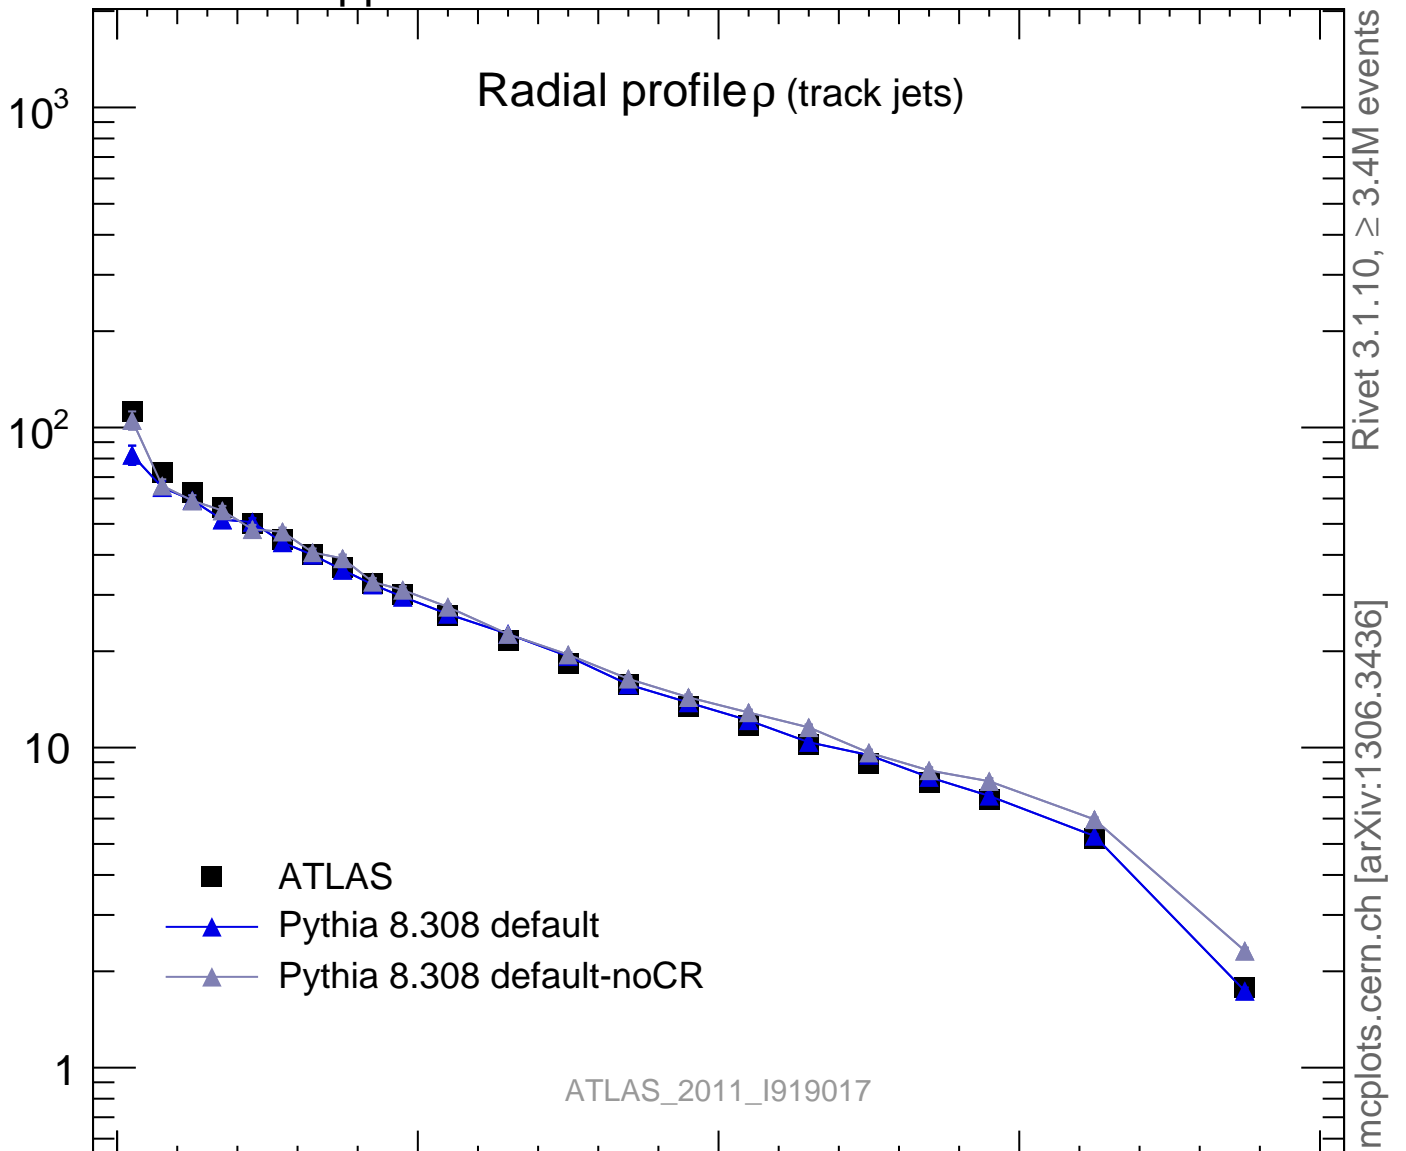

Radial profile ρ (track jets)

ATLAS_2011_I919017

Rivet 3.1.10, ≥ 3.4 M events
mcplots.cern.ch [arXiv:1306.3436]