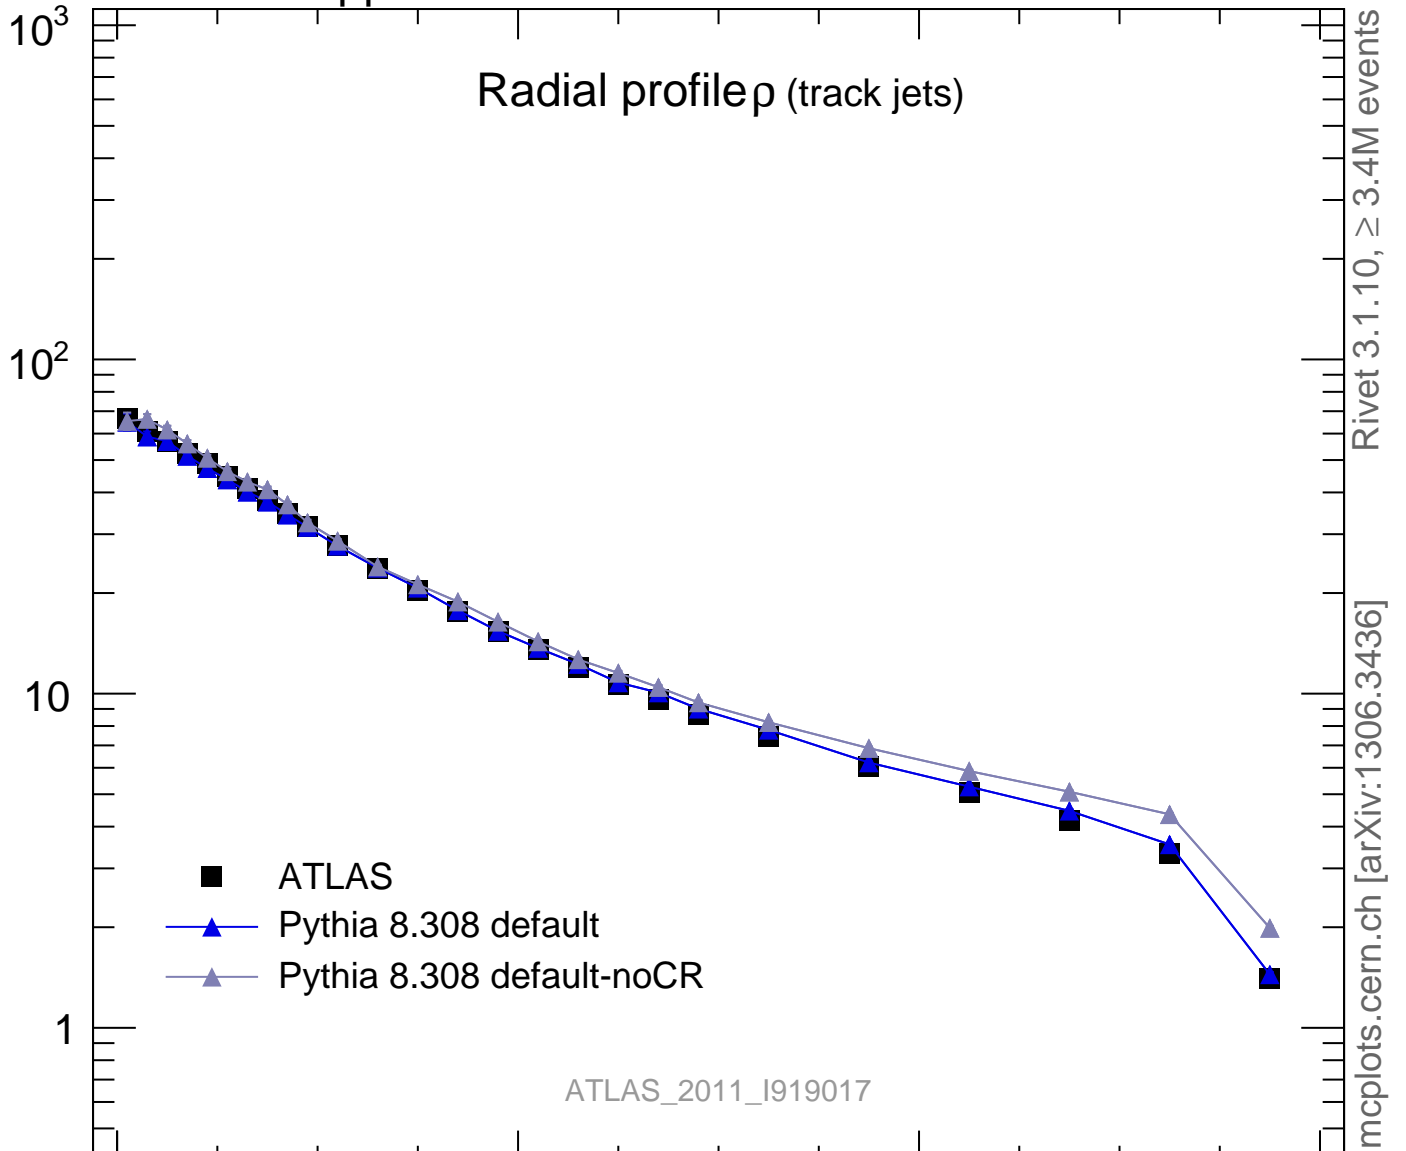

Radial profile ρ (track jets)

Rivet 3.1.10, ≥ 3.4 M events
mcplots.cern.ch [arXiv:1306.3436]