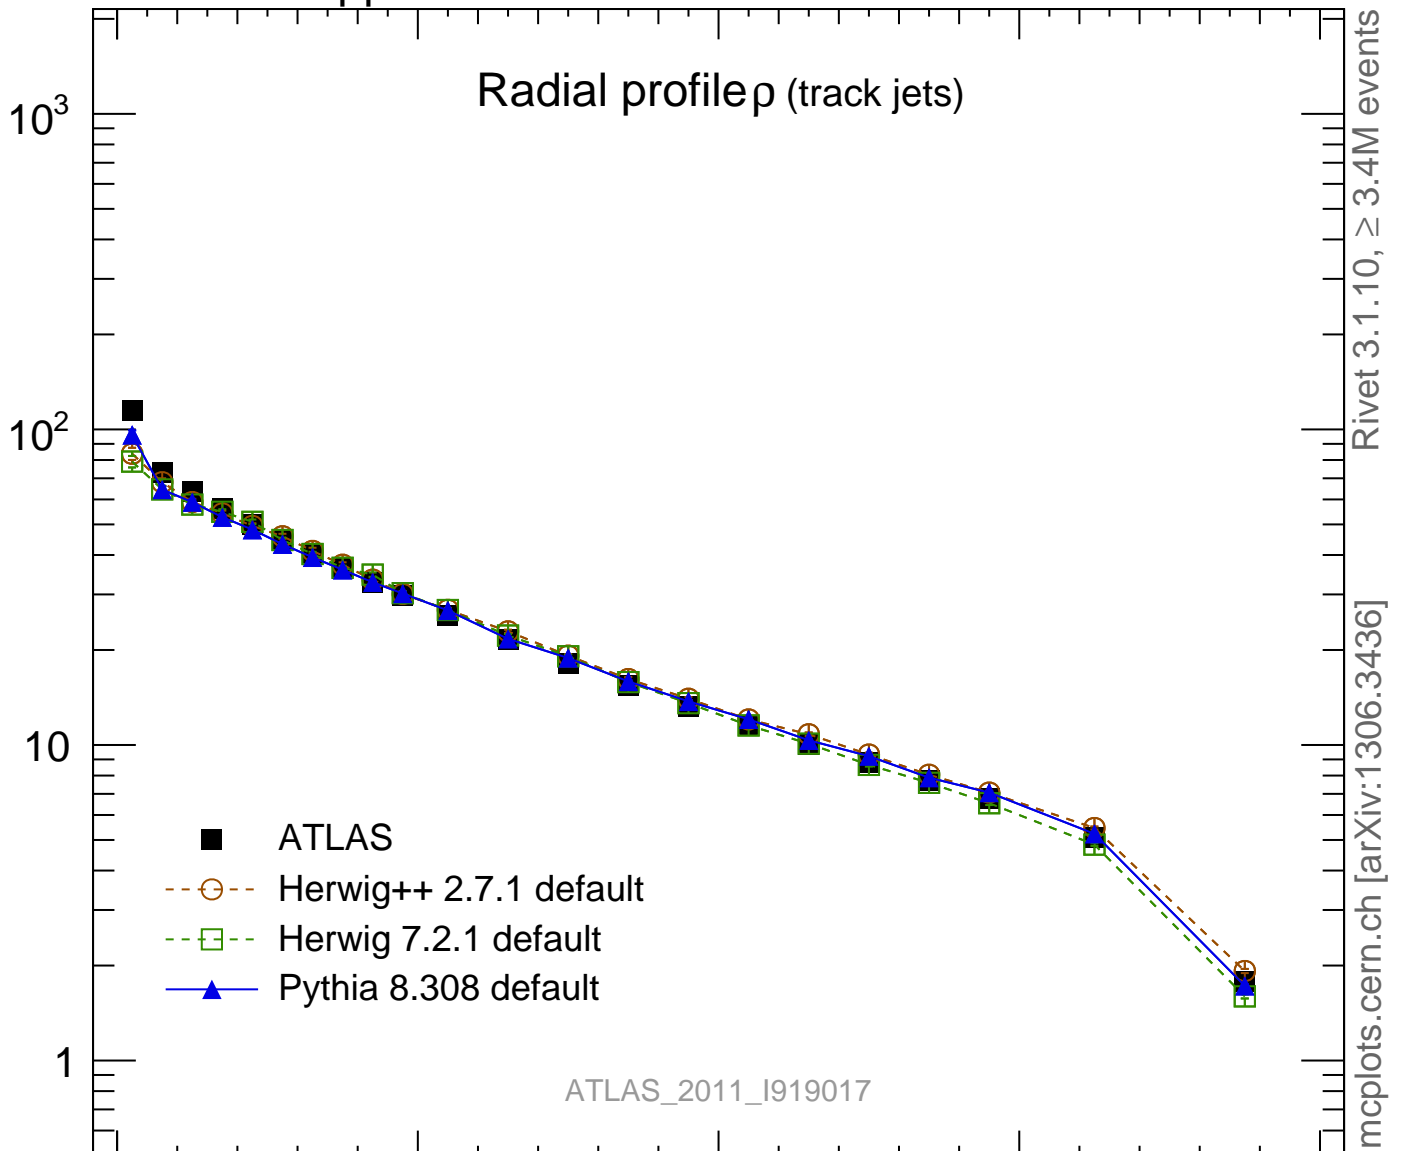

Radial profile ρ (track jets)

Rivet 3.1.10, $\geq 3.4M$ events
mcplots.cern.ch [arXiv:1306.3436]