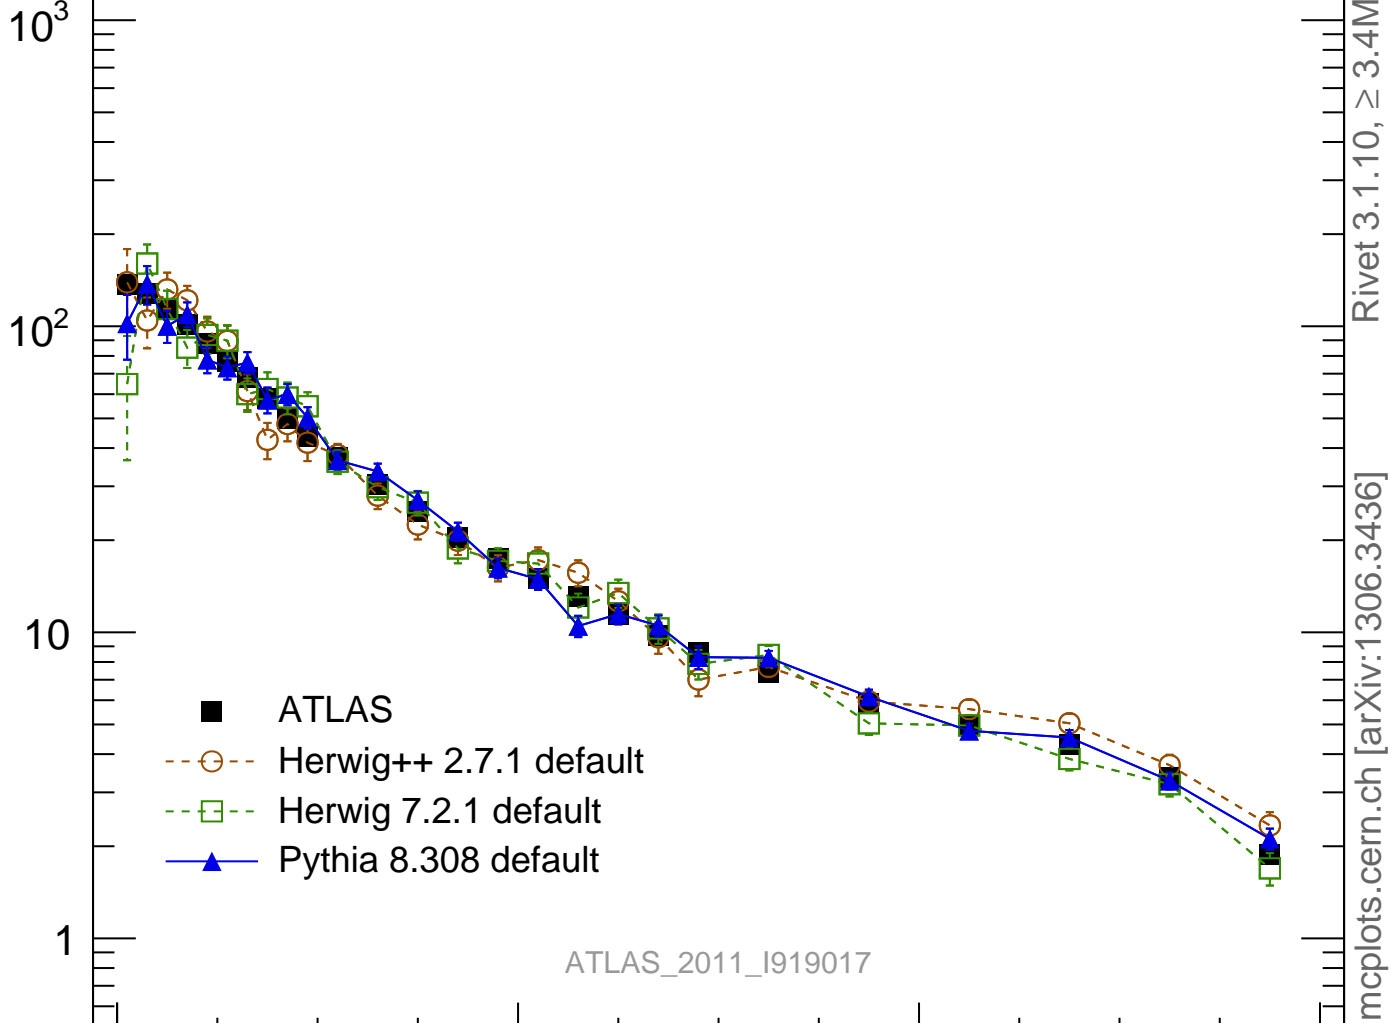

Radial profile ρ (track jets)

Rivet 3.1.10, ≥ 3.4 M events
mcplots.cern.ch [arXiv:1306.3436]