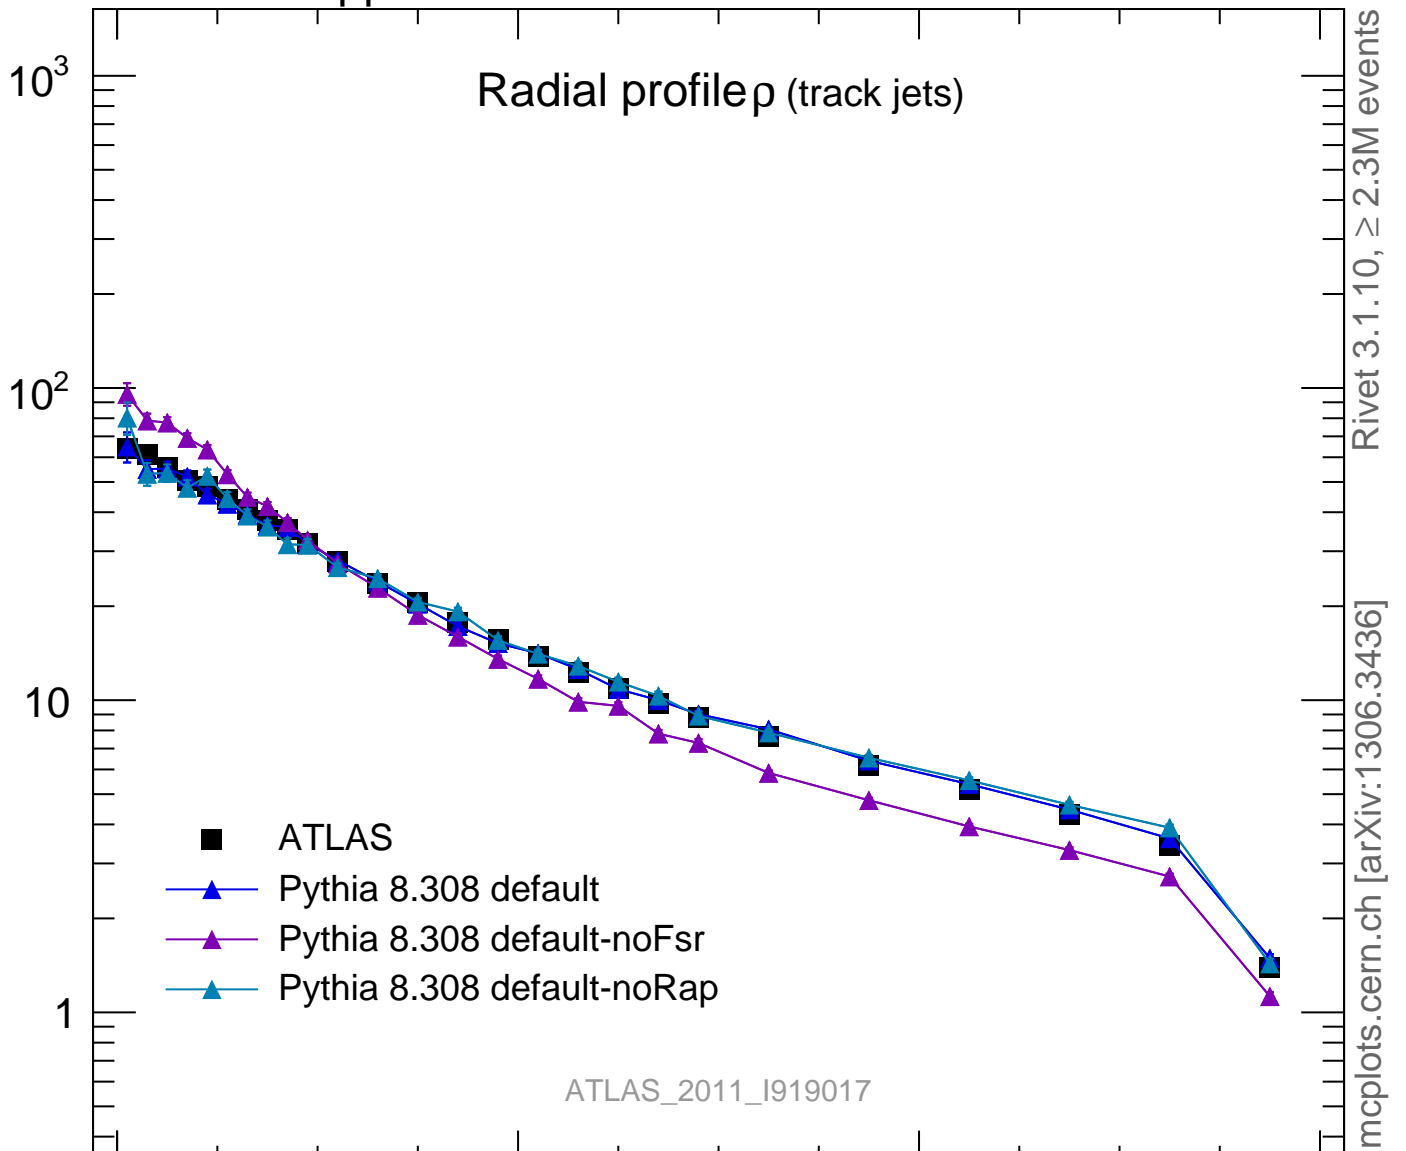

Radial profile ρ (track jets)

Rivet 3.1.10, $\geq 2.3M$ events
mcplots.cern.ch [arXiv:1306.3436]

ATLAS_2011_I919017