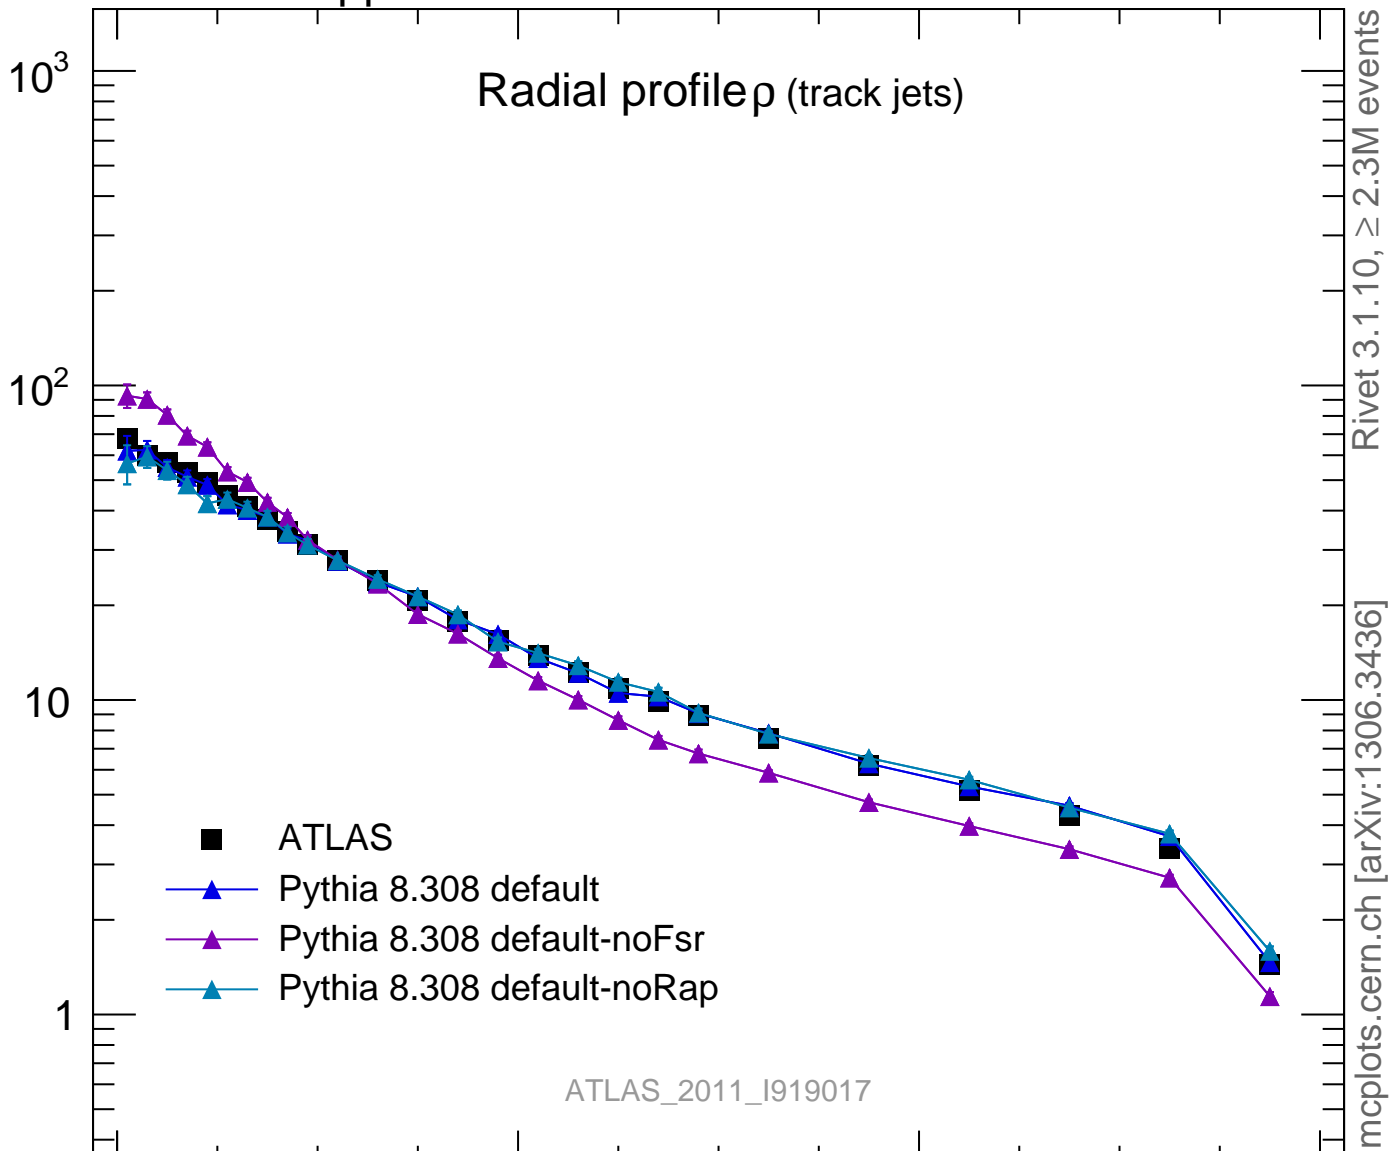

Radial profile ρ (track jets)

Rivet 3.1.10, $\geq 2.3M$ events
mcplots.cern.ch [arXiv:1306.3436]

ATLAS_2011_I919017